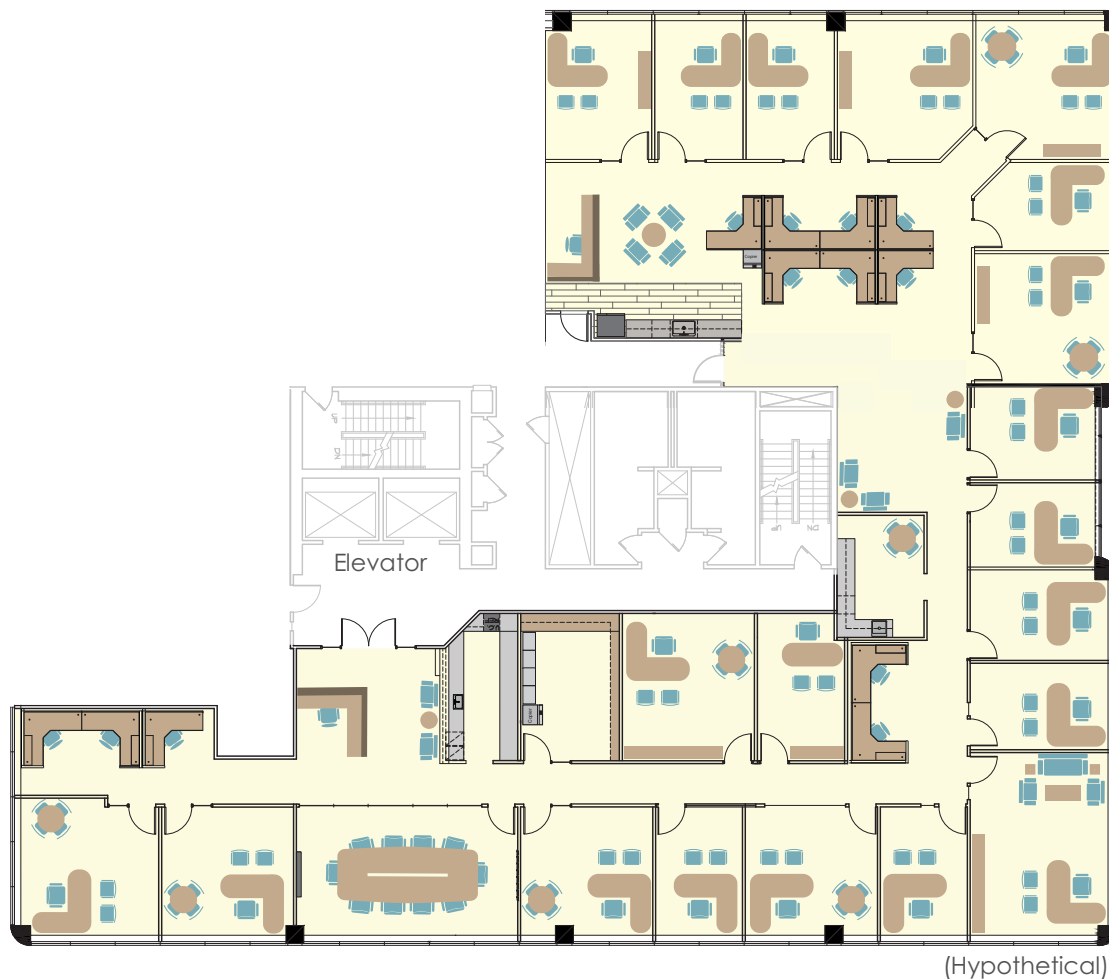

# FirstBank DTC

5105 DTC Parkway, Greenwood Village, CO 80111

**SUITE 450 & 475 - 8,080 SF**

For leasing information please contact:

Michelle Gertzman | 720.743.6399 [mgertzman@premisescommercial.com](mailto:mgertzman@premisescommercial.com)