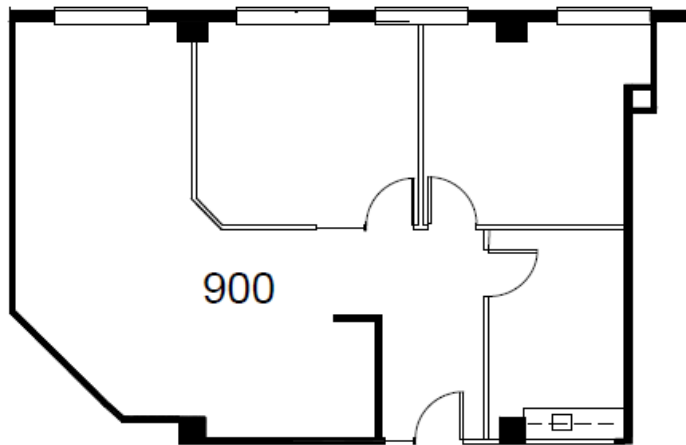

SUITE 900

1,142 RSF

KEY PLAN

LEAH MASSON

Senior Director
+1 206 215 9803
leah.masson@cushwake.com

BRANDON BURMEISTER

Senior Director
+1 206 215 9702
brandon.burmeister@cushwake.com