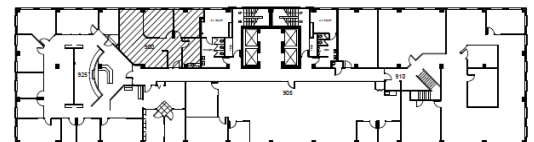

SUITE 900

1,142 RSF

KEY PLAN

LEAH MASSON

Senior Director
+1 206 215 9803
leah.masson@cushwake.com

BRANDON BURMEISTER

Senior Director
+1 206 215 9702
brandon.burmeister@cushwake.com