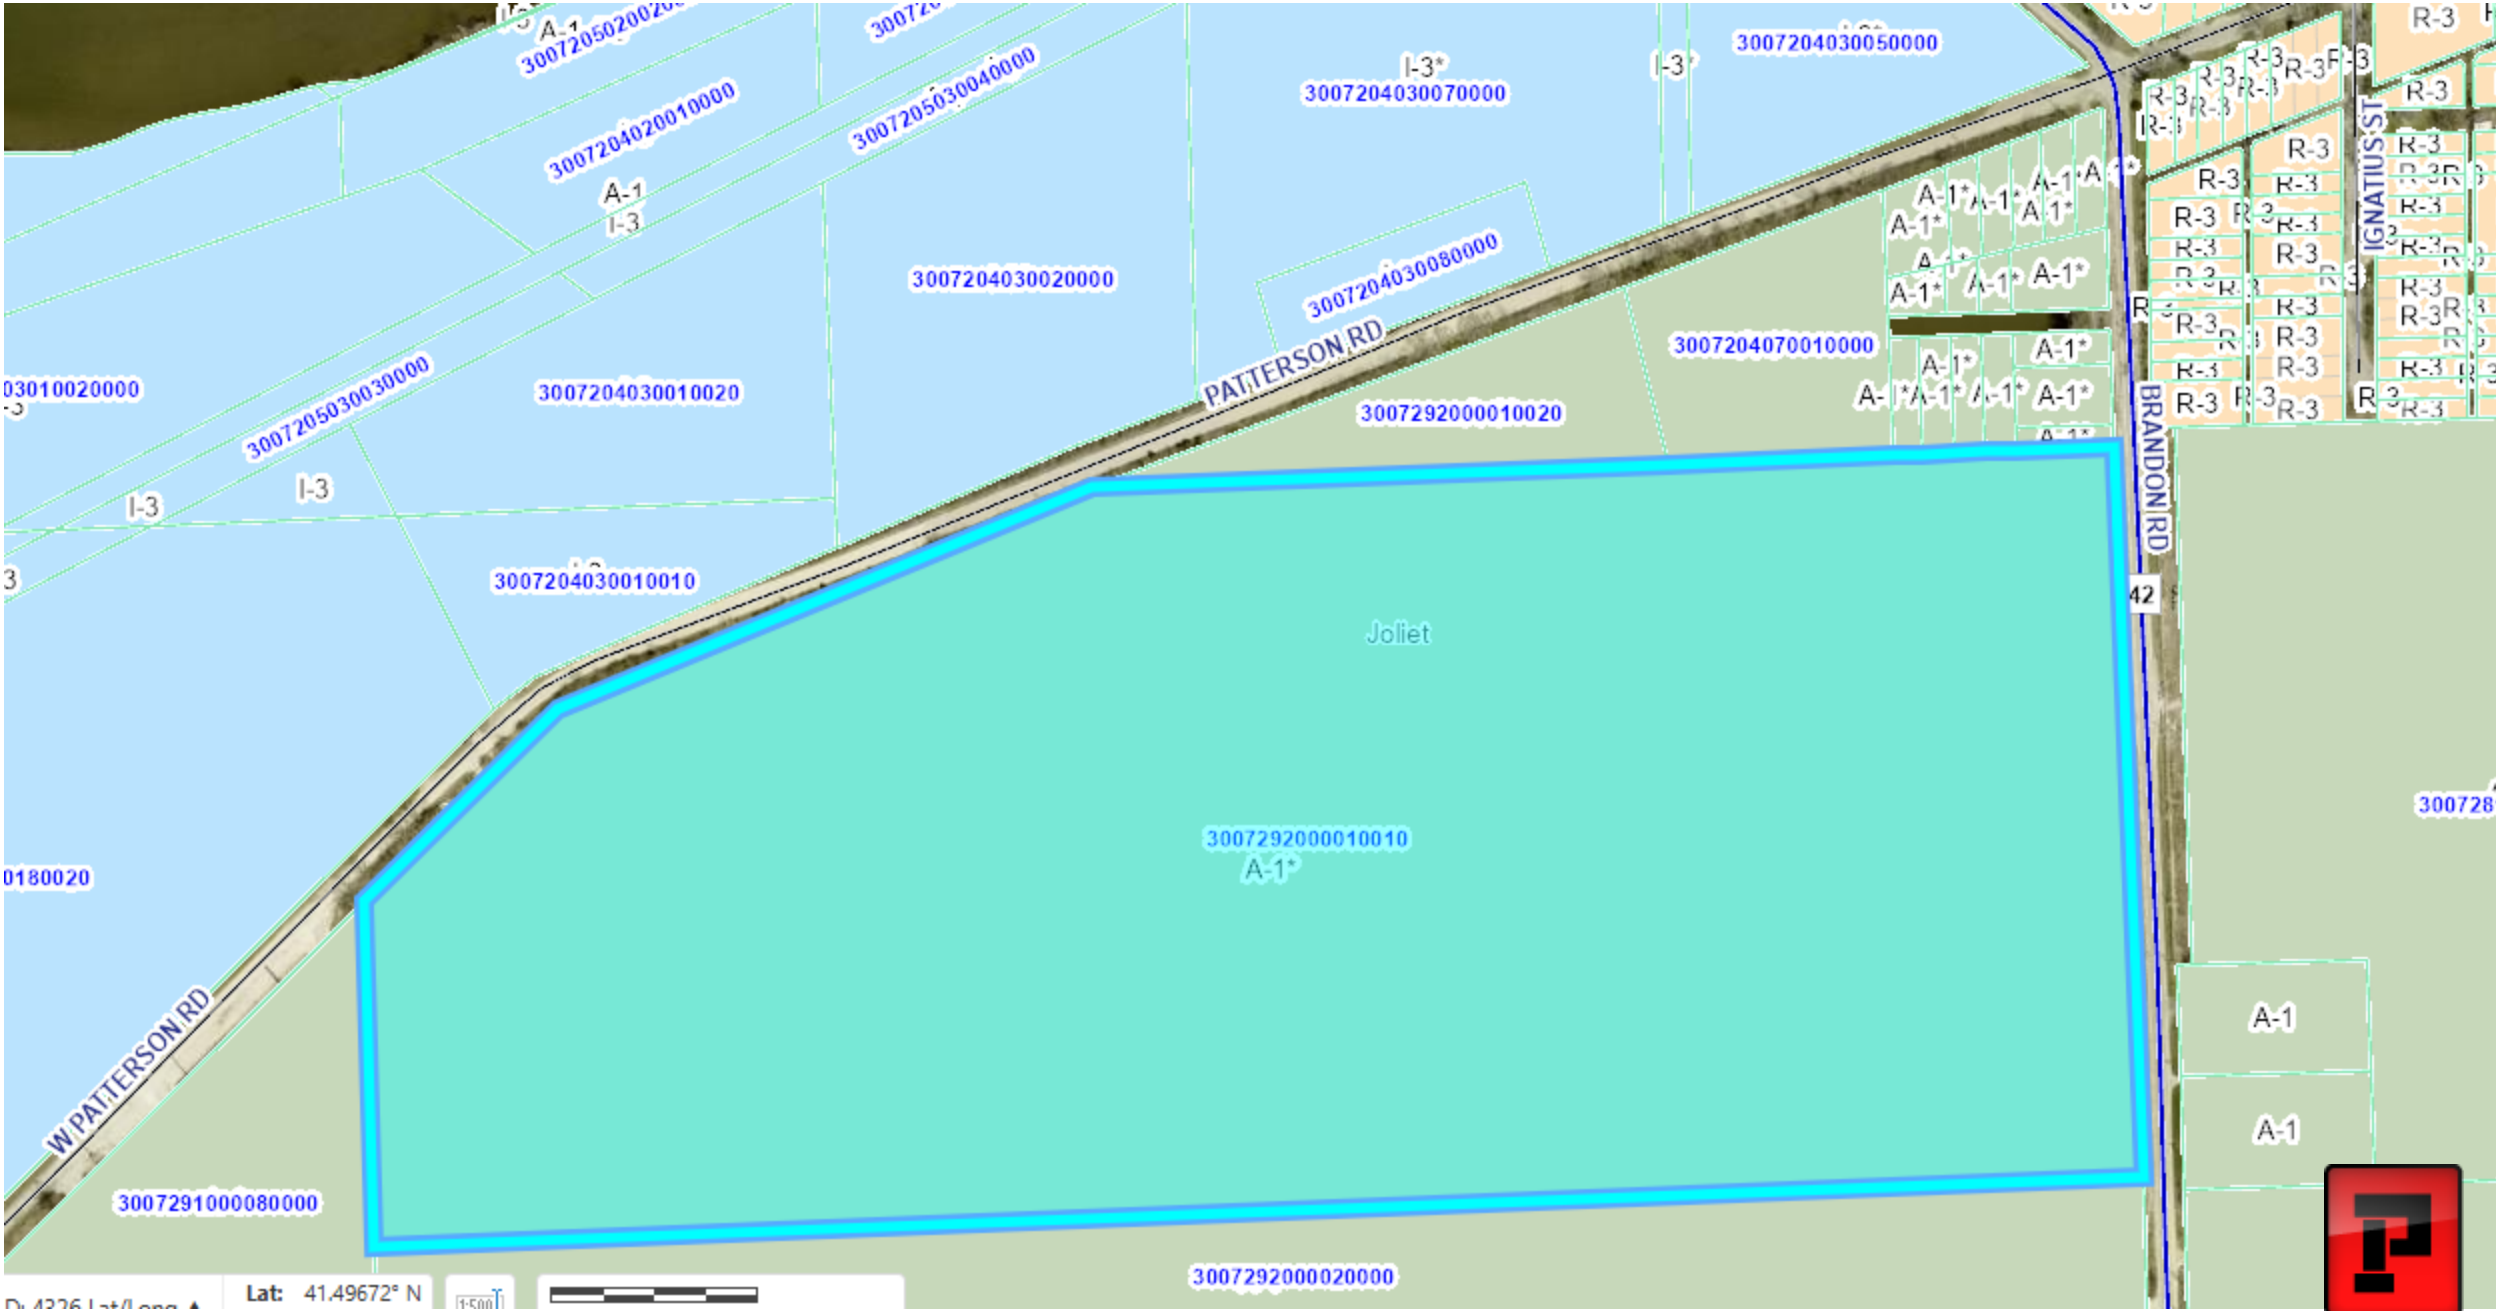

## +/- 67.5 Acres, Joliet, IL Will County

# Land Area Subject to the Lease

The next two slide show the potential  
for data center use to be confirmed  
(TBC).

**The Joliet Station has operated the Lincoln Stone Quarry (“LSQ”) for decades and done so responsibly. There are no groundwater impacts to the neighborhood and we will continue to monitor to confirm this in the future.**

- The data shows that there is not, and has not been movement of Lincoln Stone Quarry water towards the neighborhood to the northeast.