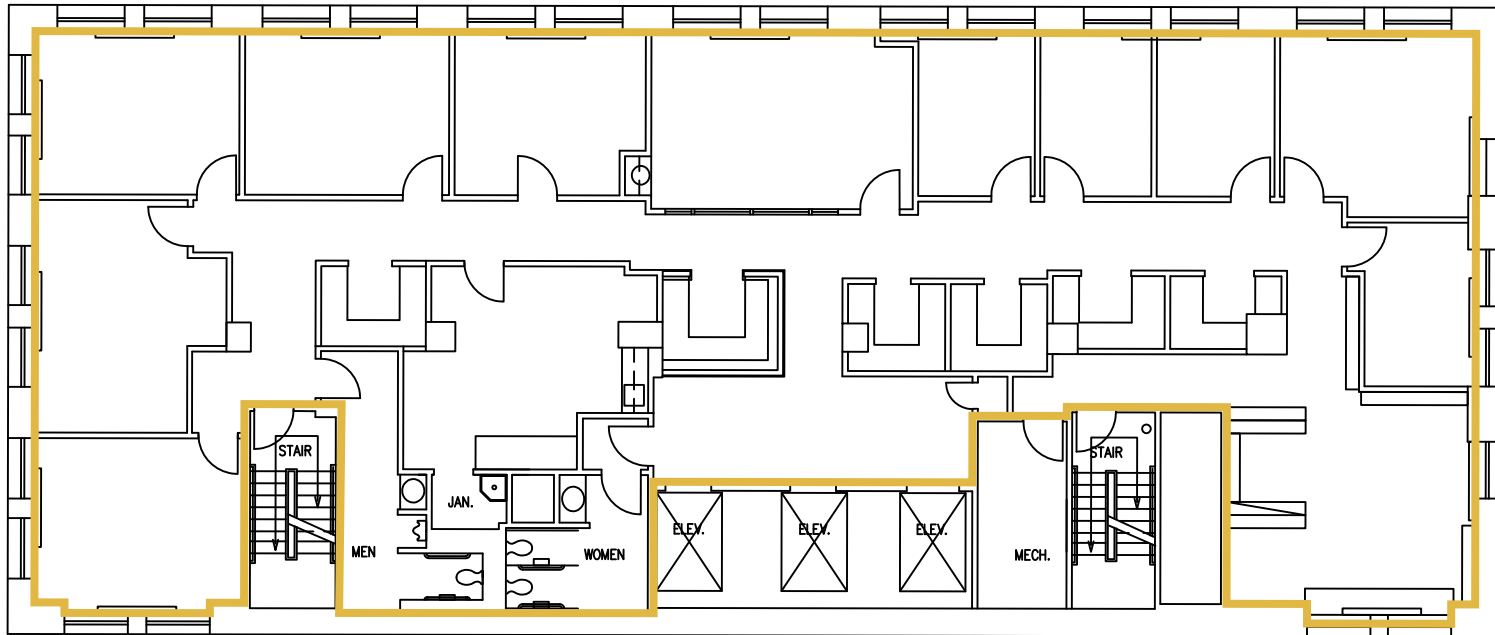

# HARZFELDS BUILDING

1111 Main - Kansas City, MO 64106

 = VACANT

**Suite 1000**  
**4,216 RSF**

10th Floor

SCALE = 1/16" = 1'-0"