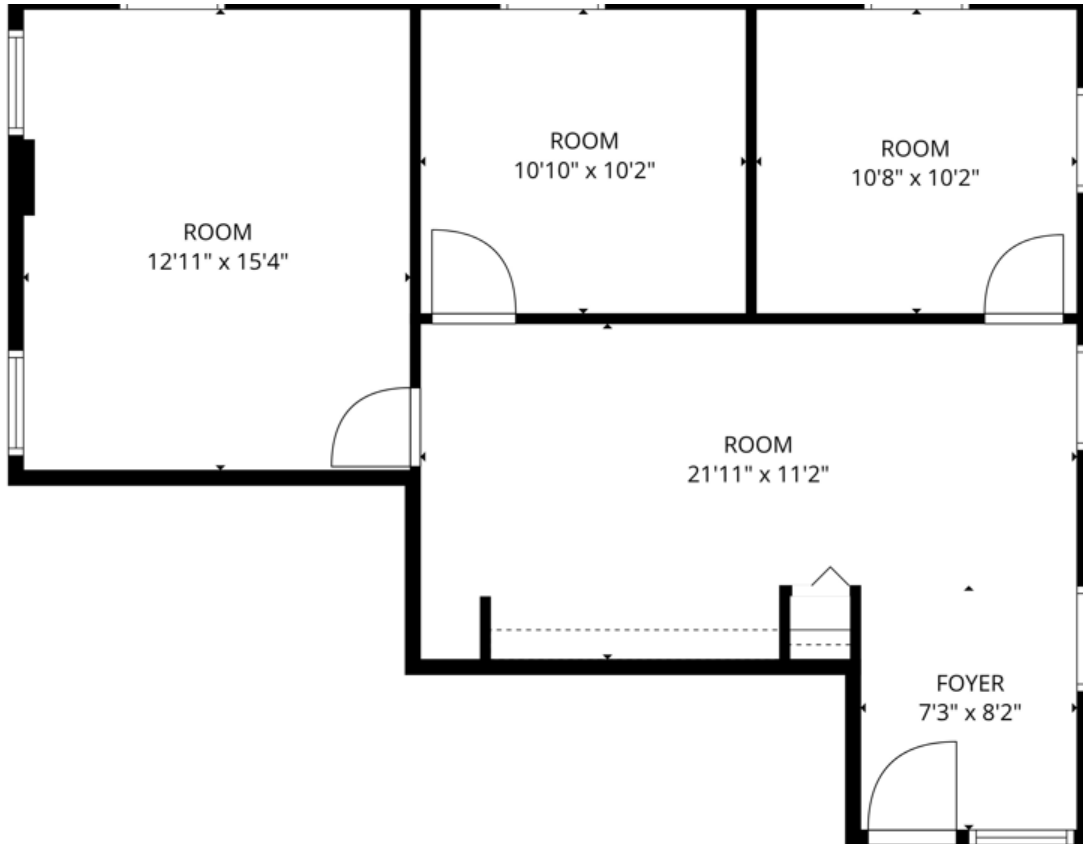

Suite 6
12760 S Harlem
Palos Heights IL
717 USF
788 RSF

TOTAL: 717 sq. ft
1st floor: 717 sq. ft
EXCLUDED AREAS: WALLS: 64 sq. ft