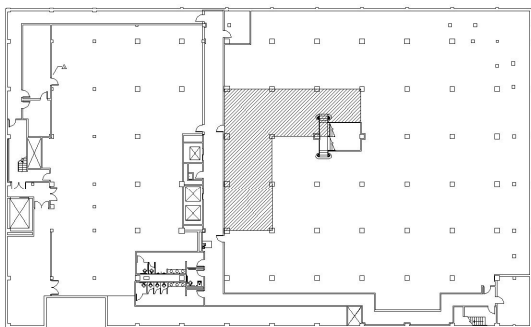

USEABLE AREA: 1,980 SF
RENTABLE AREA: 2,218 SF

 BUILDING KEY
NO SCALE