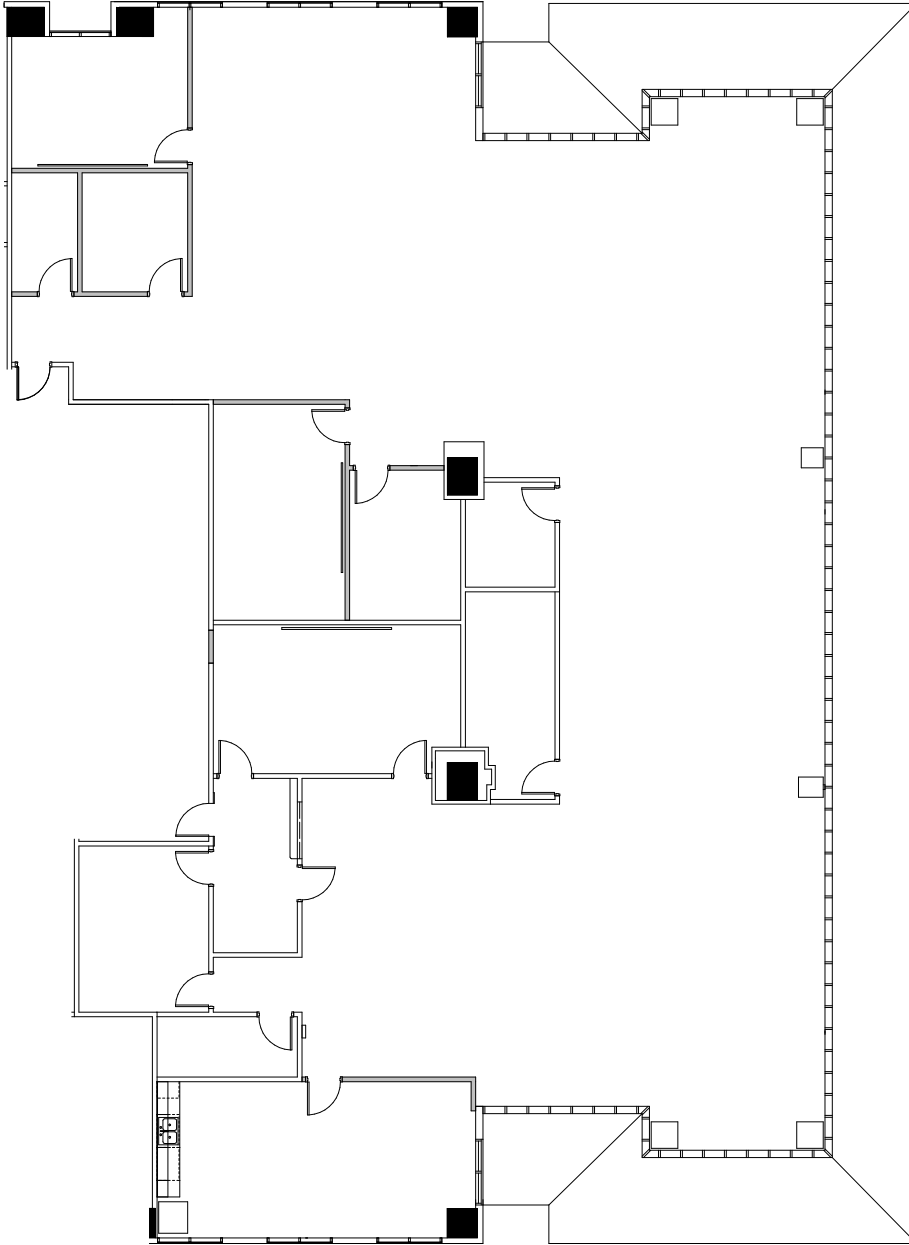

390 NORTH ORANGE
A V E N U E

SUITE 875 - 7,891 RSF

390 N ORANGE AVENUE

[CLICK FOR VIDEO](#)

FOR ADDITIONAL INFORMATION

JAY DIXON

+1 407 404 5062

jay.dixon@cbre.com