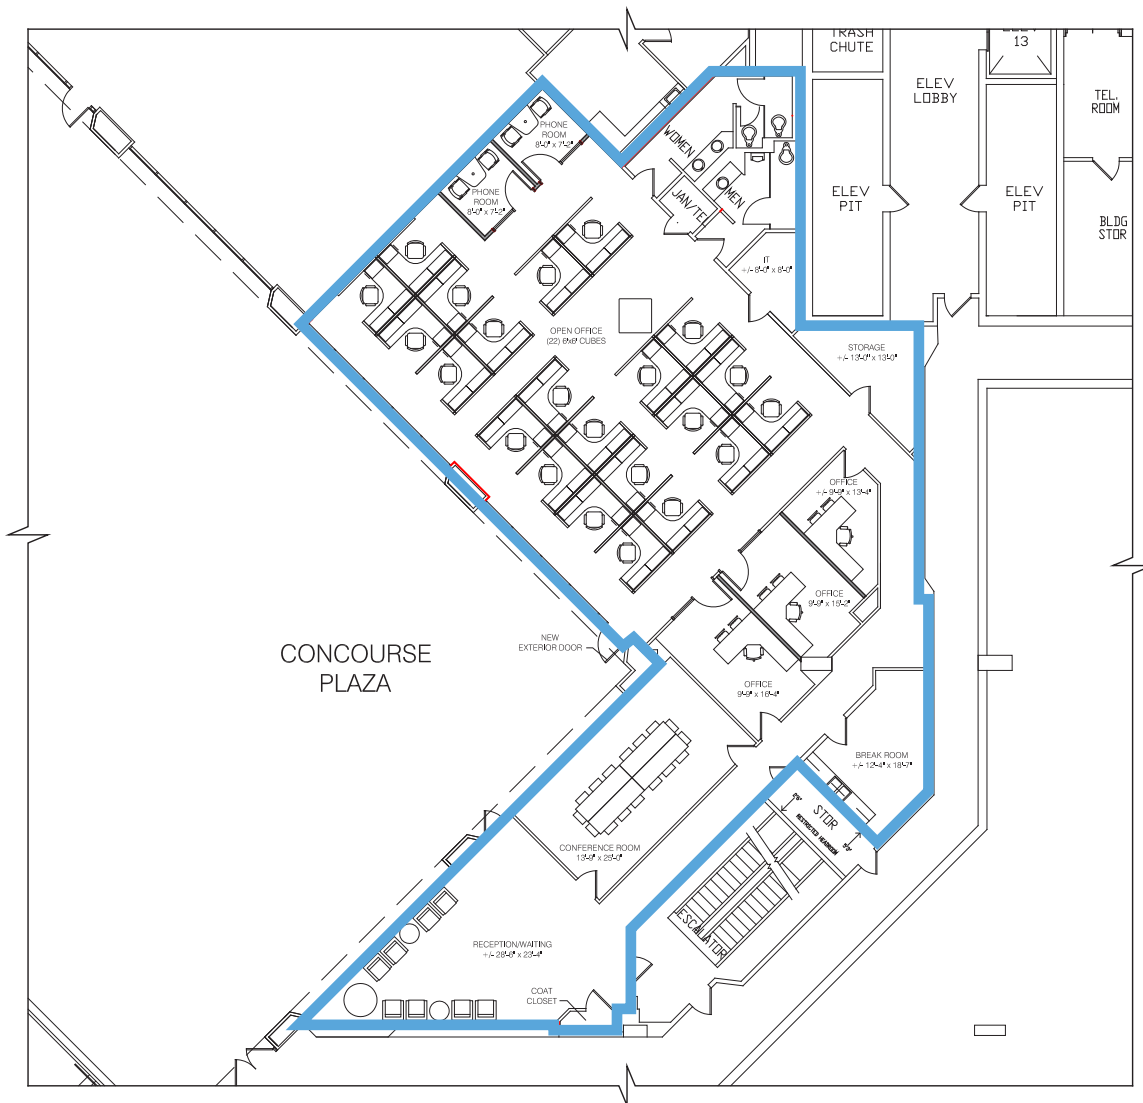

## Suite CC001

8,339 RSF

Contact us:

**MIKE WANEZEK**  
Partner  
+1 414 278 6826  
mike.wanezek@colliers.com

**JOE MORITZ**  
Senior Advisor  
+1 414 278 6871  
joe.moritz@colliers.com