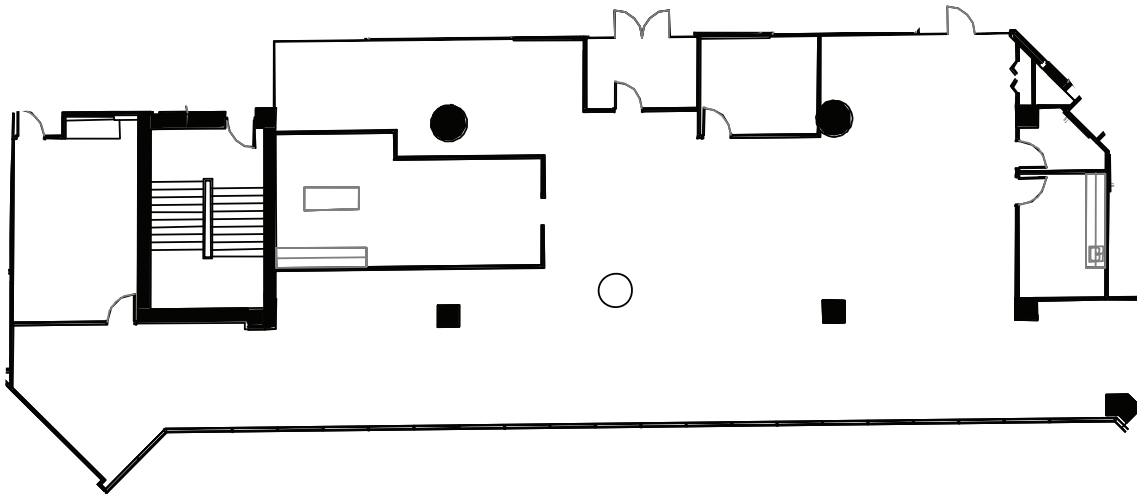

## Suite 415 - 5,673 RSF

W. RYAN STOUT  
Managing Director  
(303) 813 6448  
ryan.stout@cushwake.com

ZACHARY T. WILLIAMS  
Director  
(303) 813 6474  
zach.williams@cushwake.com

CAITLIN I. ELLENSON  
Director  
(303) 312 1914  
caitlin.ellenson@cushwake.com