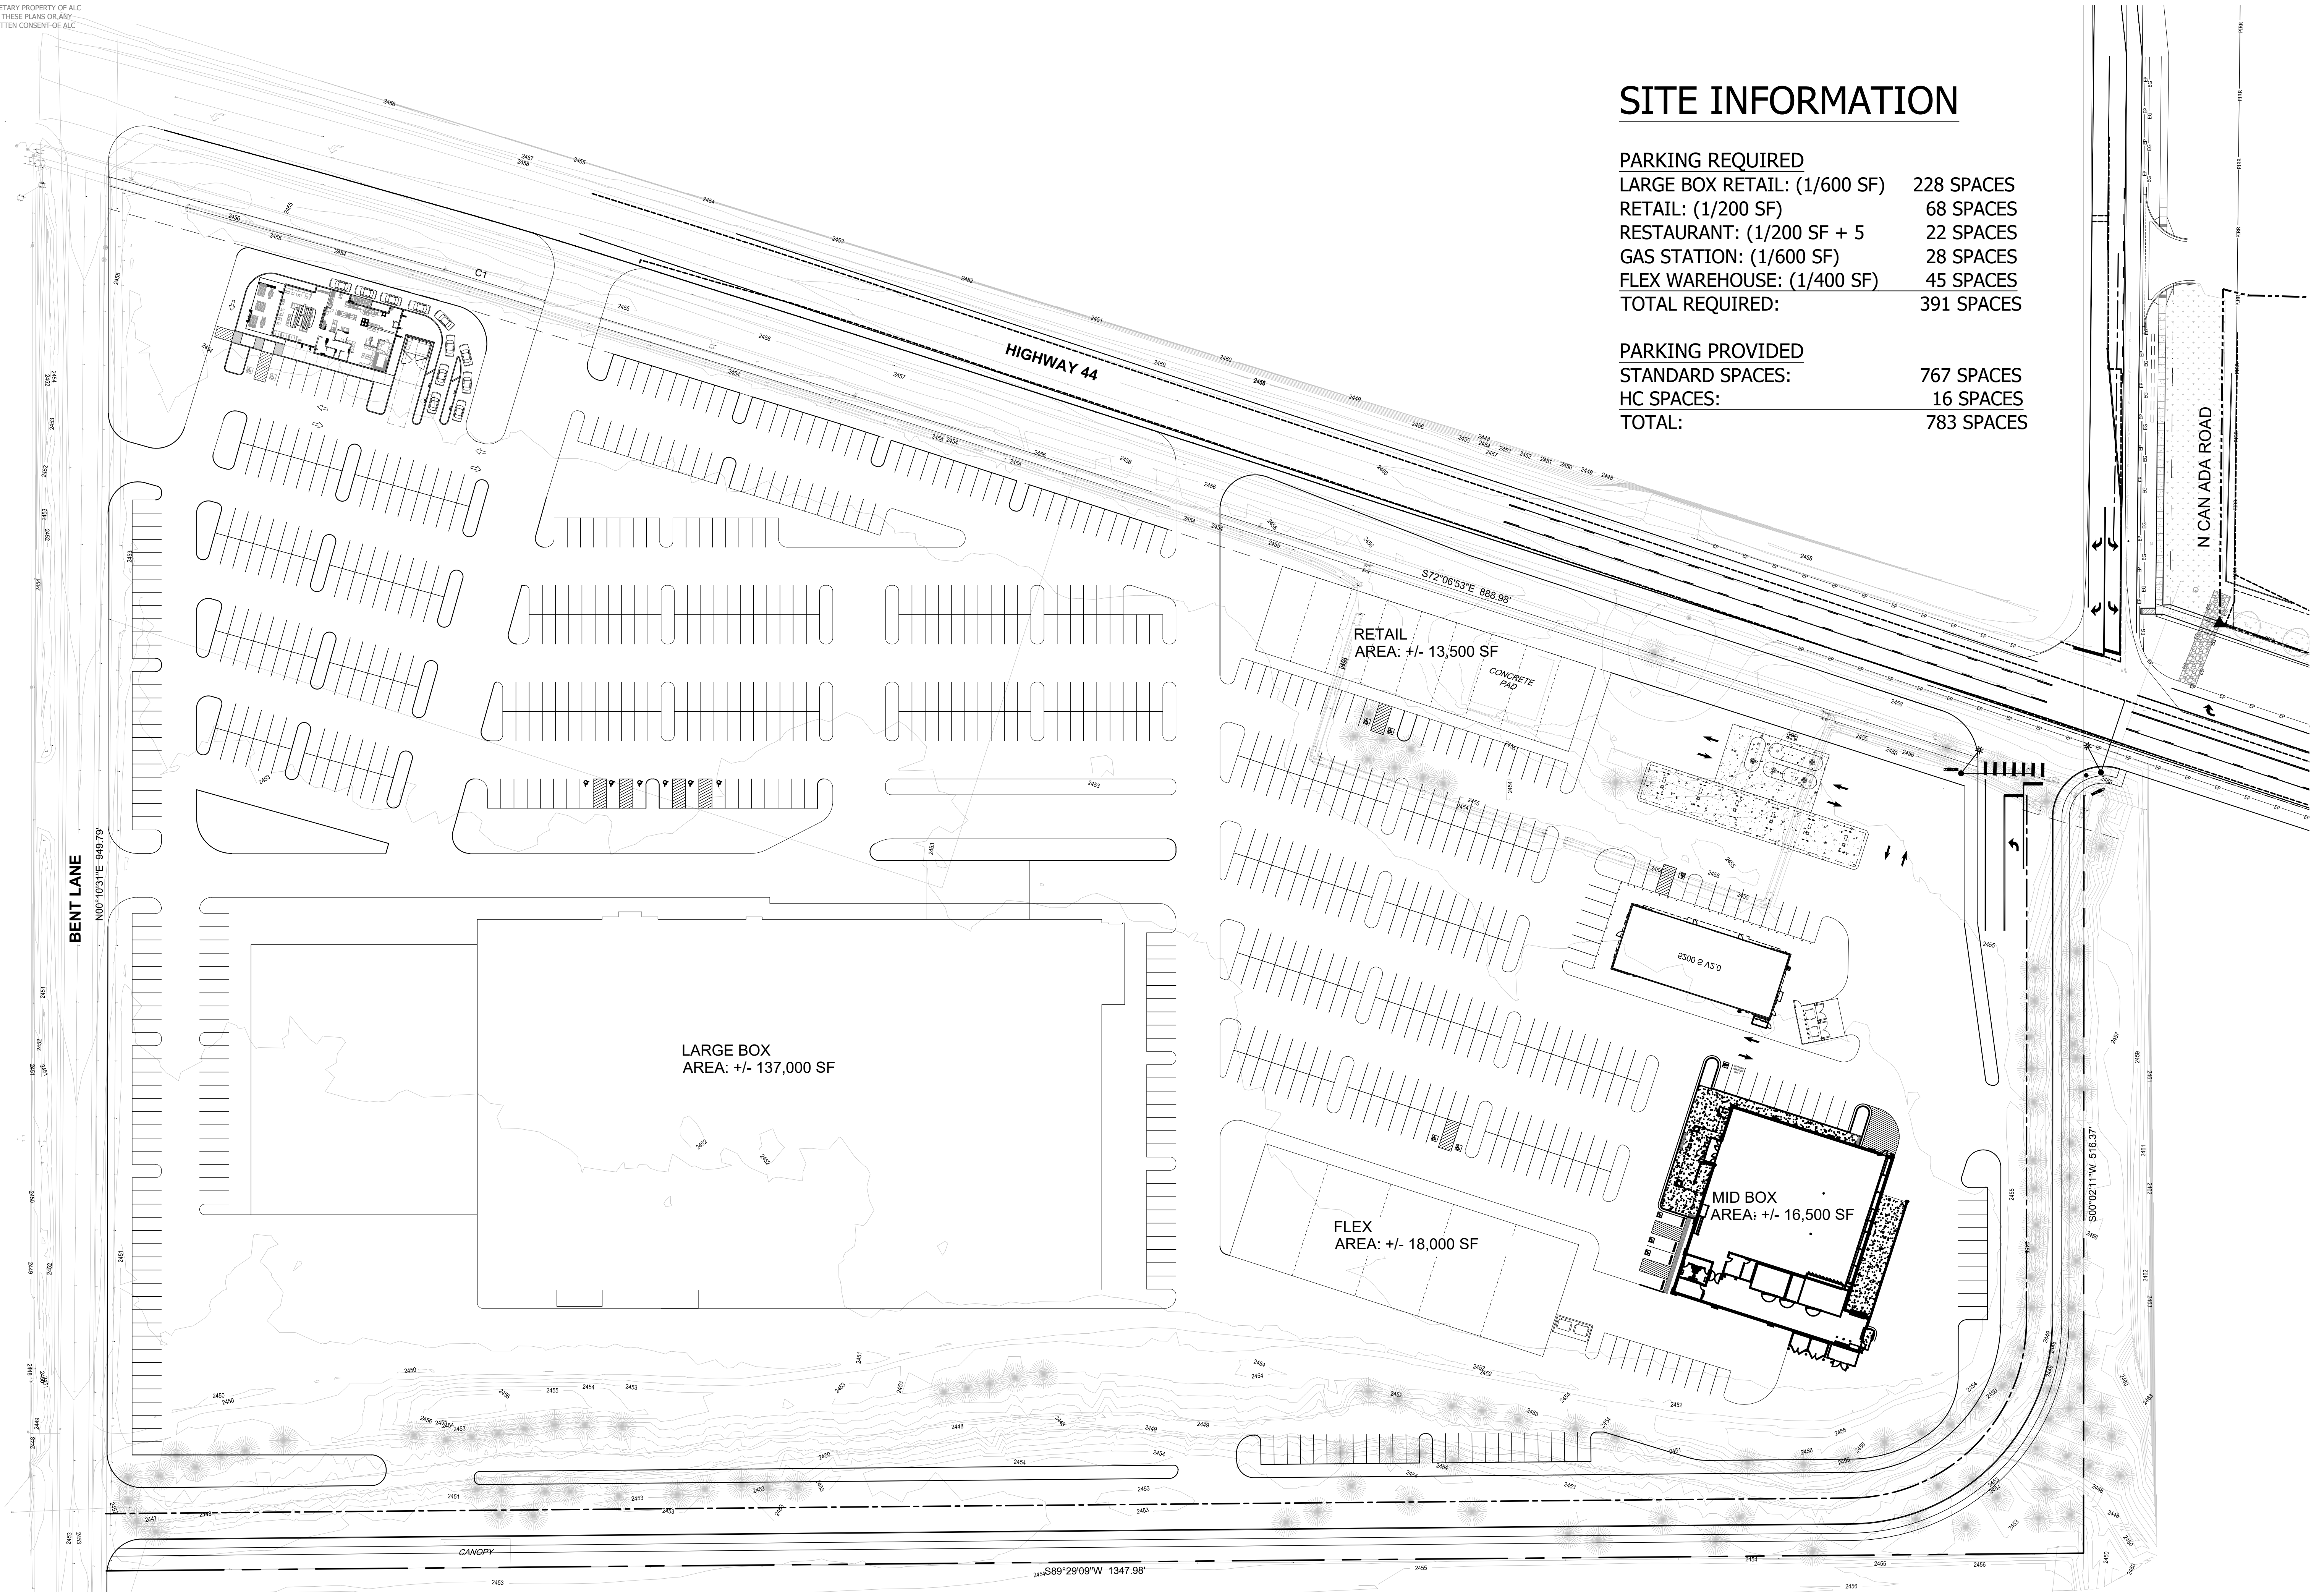

SITE INFORMATION

PARKING REQUIRED	
LARGE BOX RETAIL: (1/600 SF)	228 SPACES
RETAIL: (1/200 SF)	68 SPACES
RESTAURANT: (1/200 SF + 5	22 SPACES
GAS STATION: (1/600 SF)	28 SPACES
FLEX WAREHOUSE: (1/400 SF)	45 SPACES
TOTAL REQUIRED:	391 SPACES

PARKING PROVIDED	
STANDARD SPACES:	767 SPACES
HC SPACES:	16 SPACES
TOTAL:	783 SPACES

SITE INFORMATION

PARKING REQUIRED	
LARGE BOX RETAIL: (1/600 SF)	228 SPACES
RETAIL: (1/200 SF)	68 SPACES
RESTAURANT: (1/200 SF + 5	22 SPACES
GAS STATION: (1/600 SF)	28 SPACES
FLEX WAREHOUSE: (1/400 SF)	45 SPACES
TOTAL REQUIRED:	391 SPACES

PARKING PROVIDED	
STANDARD SPACES:	767 SPACES
HC SPACES:	16 SPACES
TOTAL:	783 SPACES