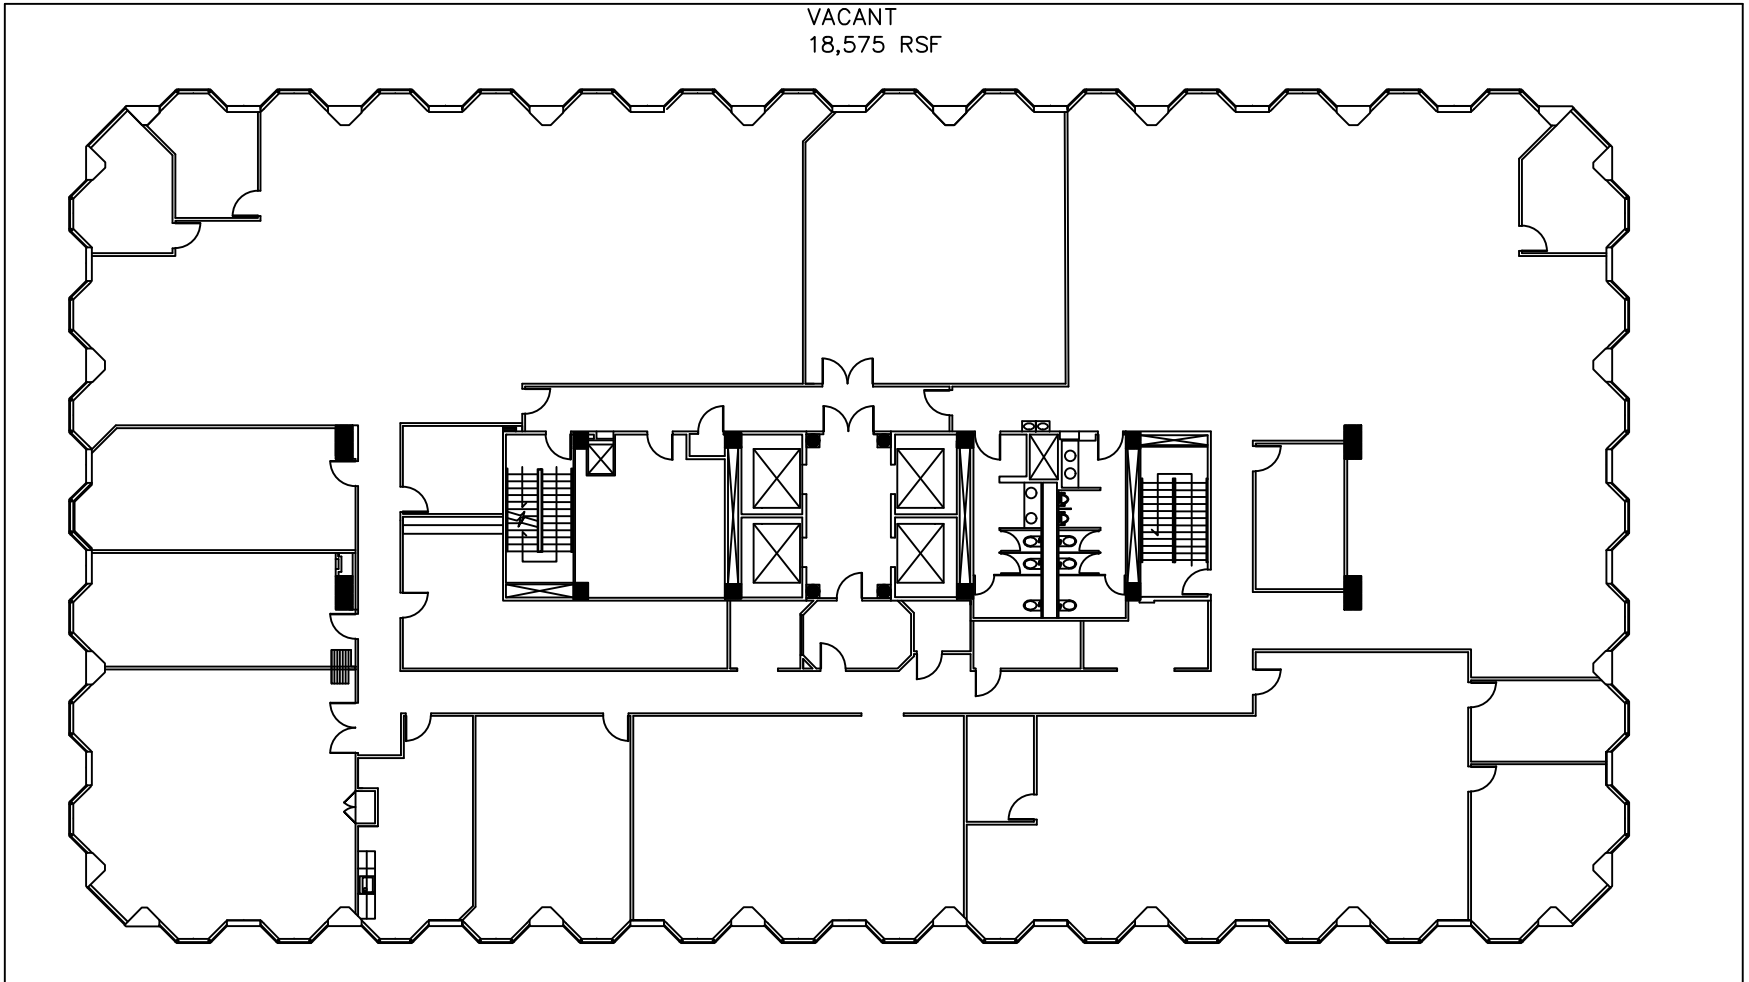

RICCHI TOWERS

8585 N. STEMMONS FWY. DALLAS, TX 75247 | 214.631.5197

8TH FLOOR-SOUTH

800-S
VACANT
18,575 RSF

DATE: 09.24.2019

OBSERVATIONS:

ALL DIMENSIONS AND SQUARE FOOTAGE CALCULATIONS NOTED ON THIS DOCUMENT ARE PRELIMINARY/ NON BINDING AND MUST BE FIELD VERIFIED FOR A TRUE AND ACCURATE REPRESENTATION.