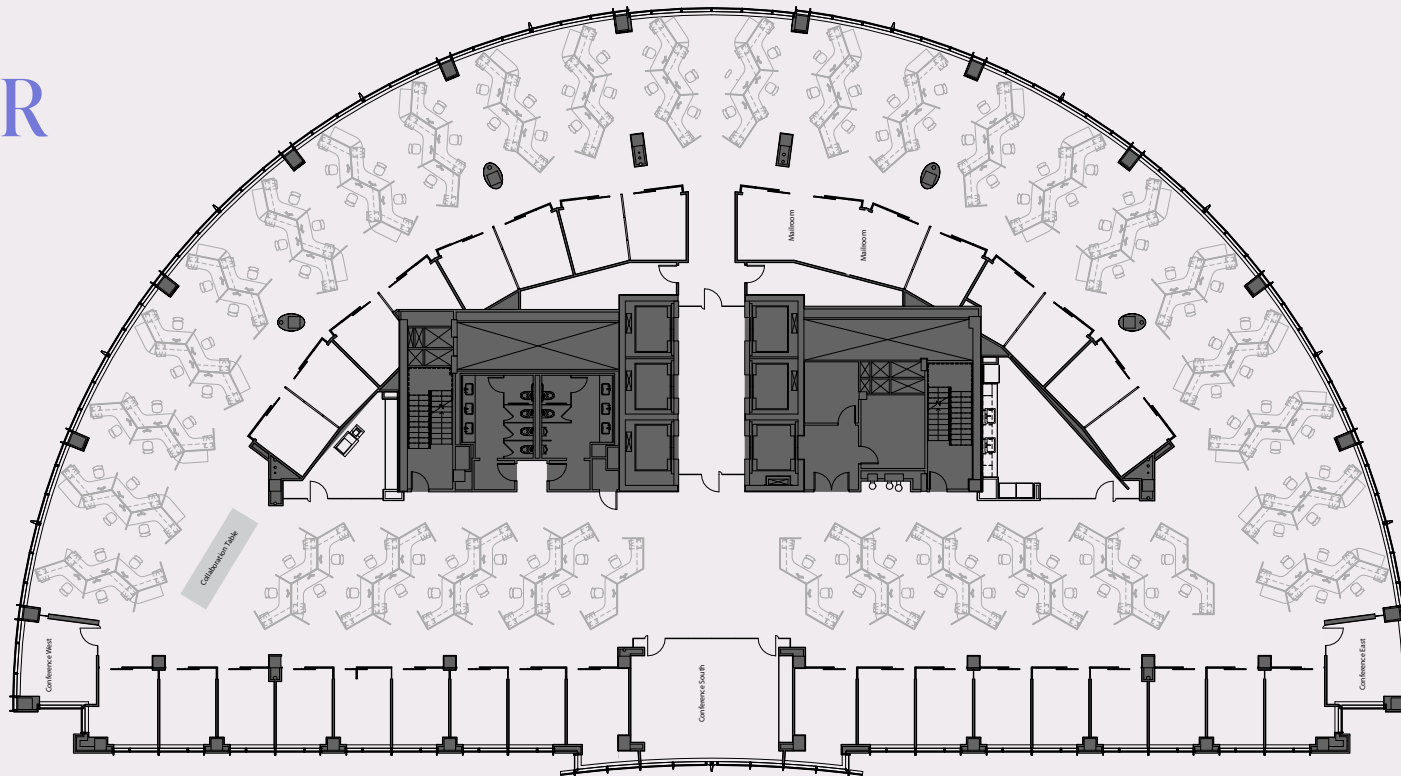

# ELEVENTH FLOOR

11TH  
FLOOR

24,114 SF

**Bernie McKeever, Jr.**  
703. 919. 6750  
bernard.mckeever  
@transwestern.com

**Spencer Stouffer**  
703. 216. 9090  
spencer.stouffer  
@transwestern.com

**Tony Womack**  
703. 328. 1929  
tony.womack  
@transwestern.com