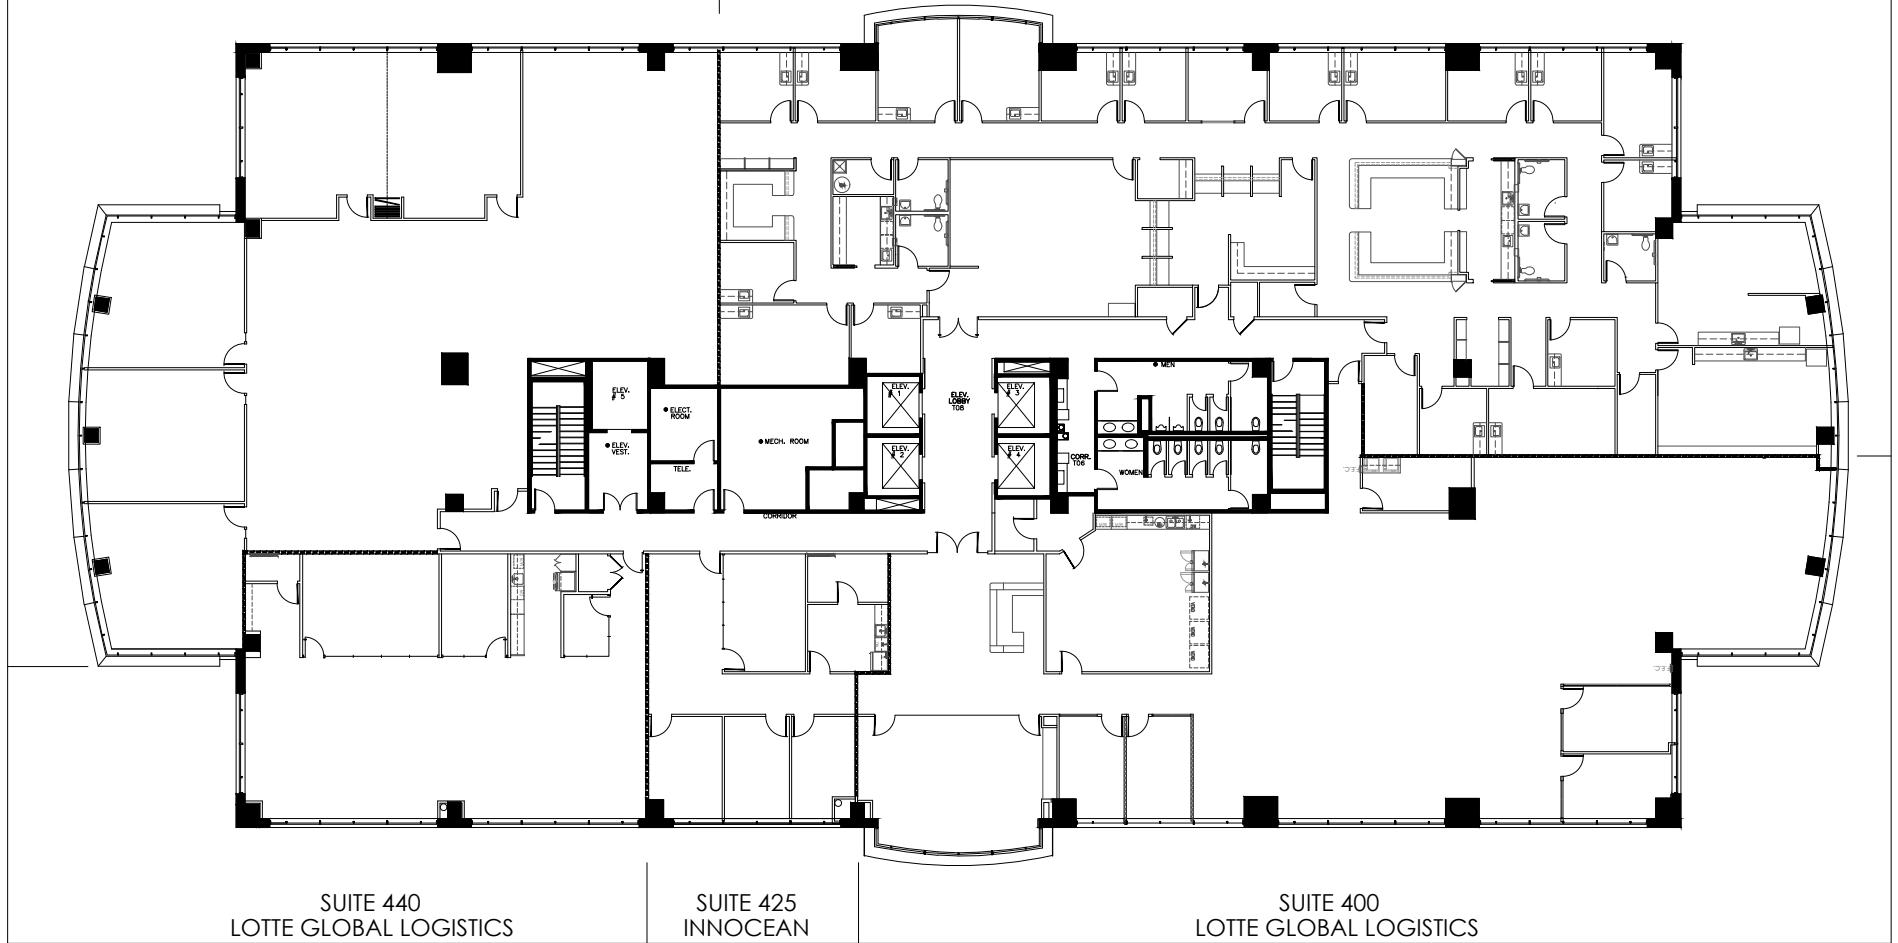

SUITE 445  
VACANT  
6859 RSF

SUITE 450  
UROLOGY PARTNERS  
8932 RSF

SUITE 440  
LOTTE GLOBAL LOGISTICS  
2791 RSF

SUITE 425  
INNOCEAN  
1514 RSF

SUITE 400  
LOTTE GLOBAL LOGISTICS  
7669 RSF

**NEWMARK**

# ONE PANORAMA CENTER

7701 LAS COLINAS RIDGE, IRVING, TX 75063

FLOOR: 4TH

DATE: 08/08/23

**entos design**

5400 LBJ Freeway, Suite 125  
Dallas, Texas 75240  
P 972.770.2222  
entosdesign.com