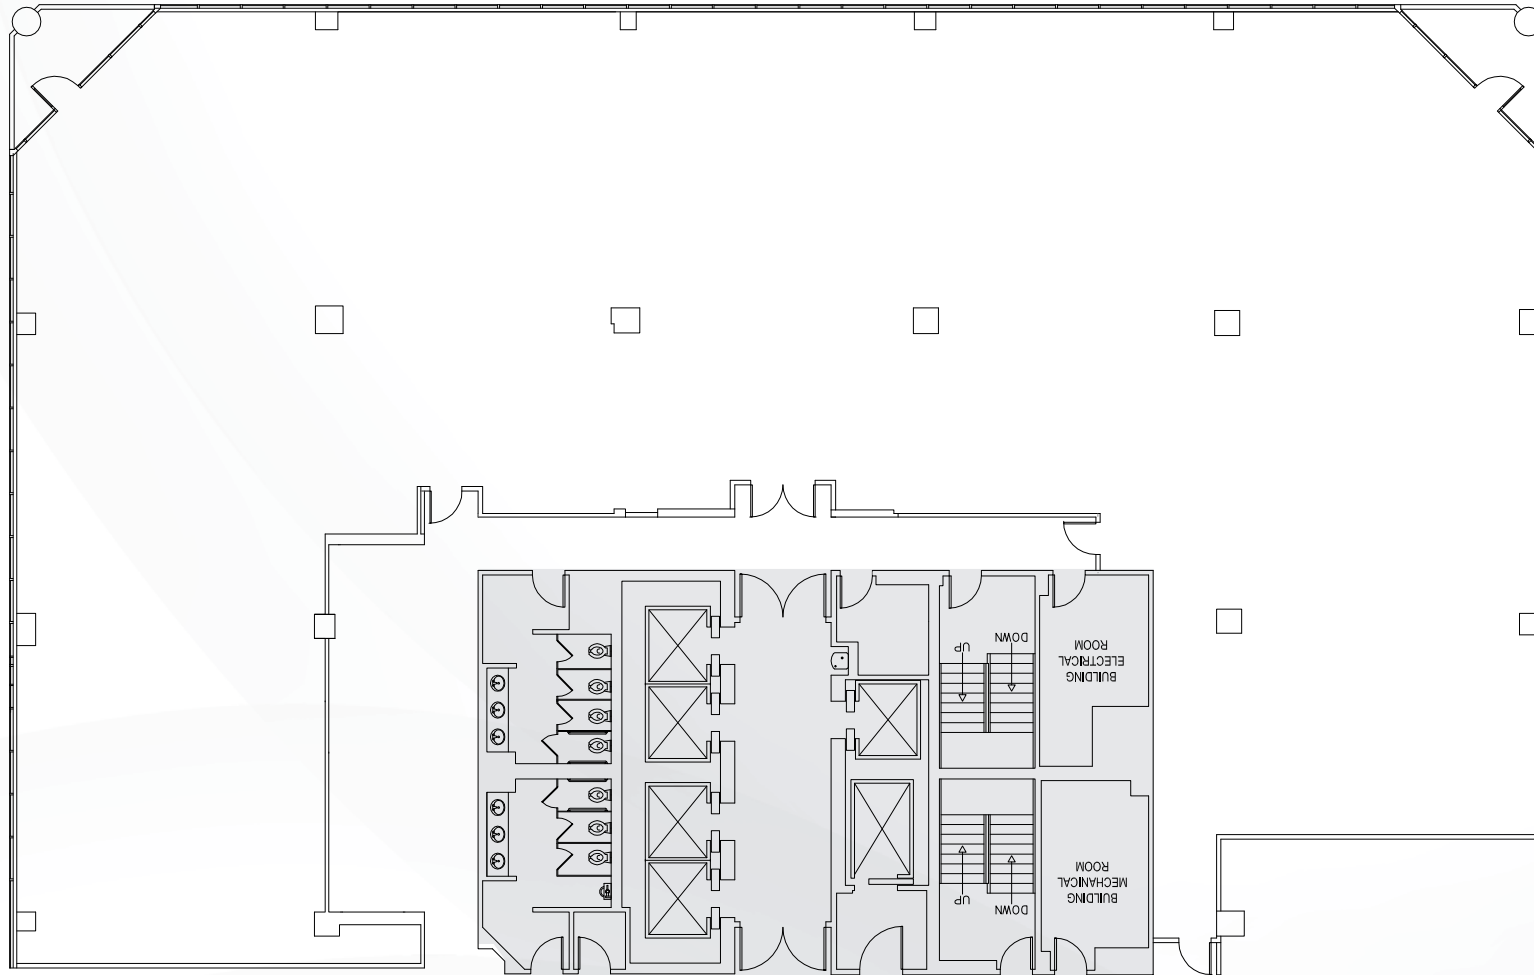

FLORIDA BLUE TOWER

Suite 950

11,946 RSF

Contact Us:

KELLEY MATHESON
Senior Vice President
T +1 813 273 8489
kelley.matheson@cbre.com

ROXANNE KEMPH
Senior Vice President
T +1 813 787 1068
roxanne.kemph@cbre.com