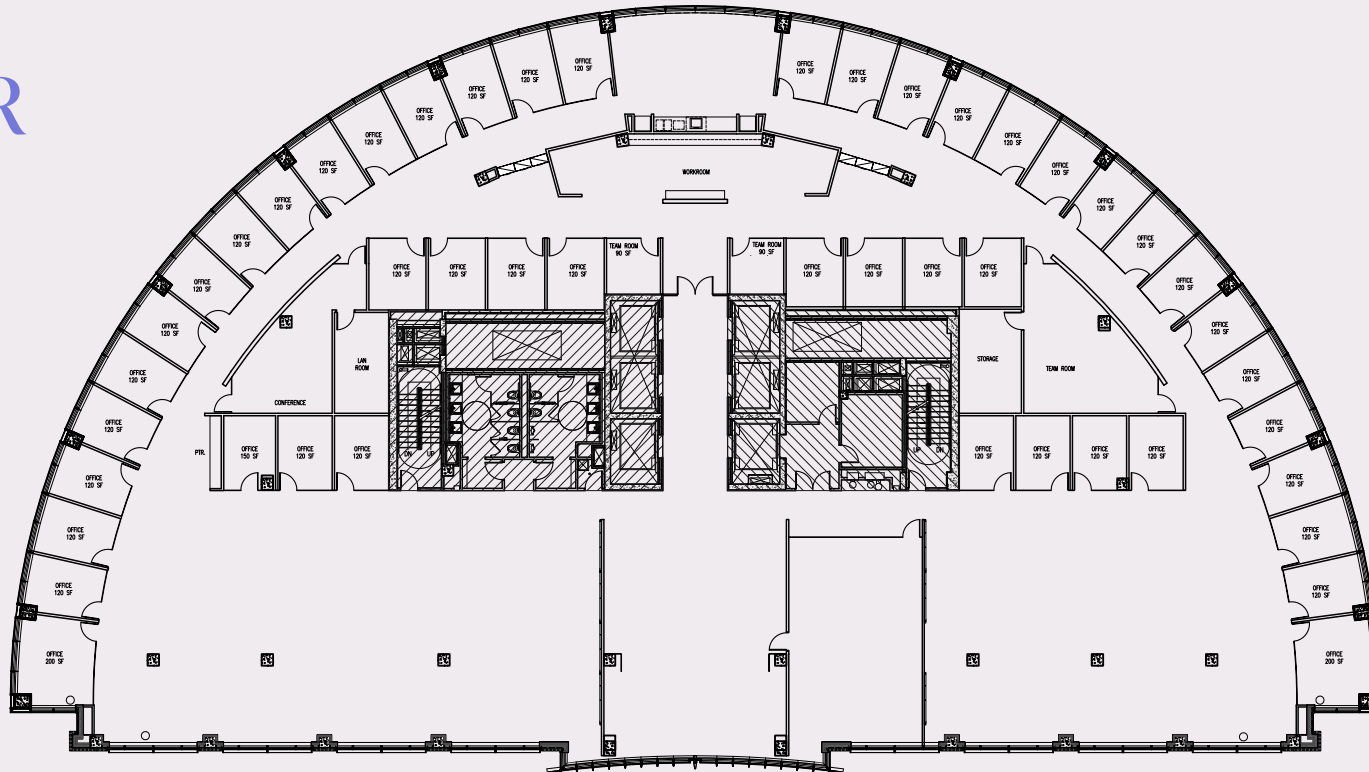

1850 TOWERS CRESCENT | TYSONS, VA

THIRD FLOOR

3RD FLOOR

12,000 -
24,114 SF

Bernie McKeever, Jr.
703. 919. 6750
bernard.mckeever
@transwestern.com

Spencer Stouffer
703. 216. 9090
spencer.stouffer
@transwestern.com