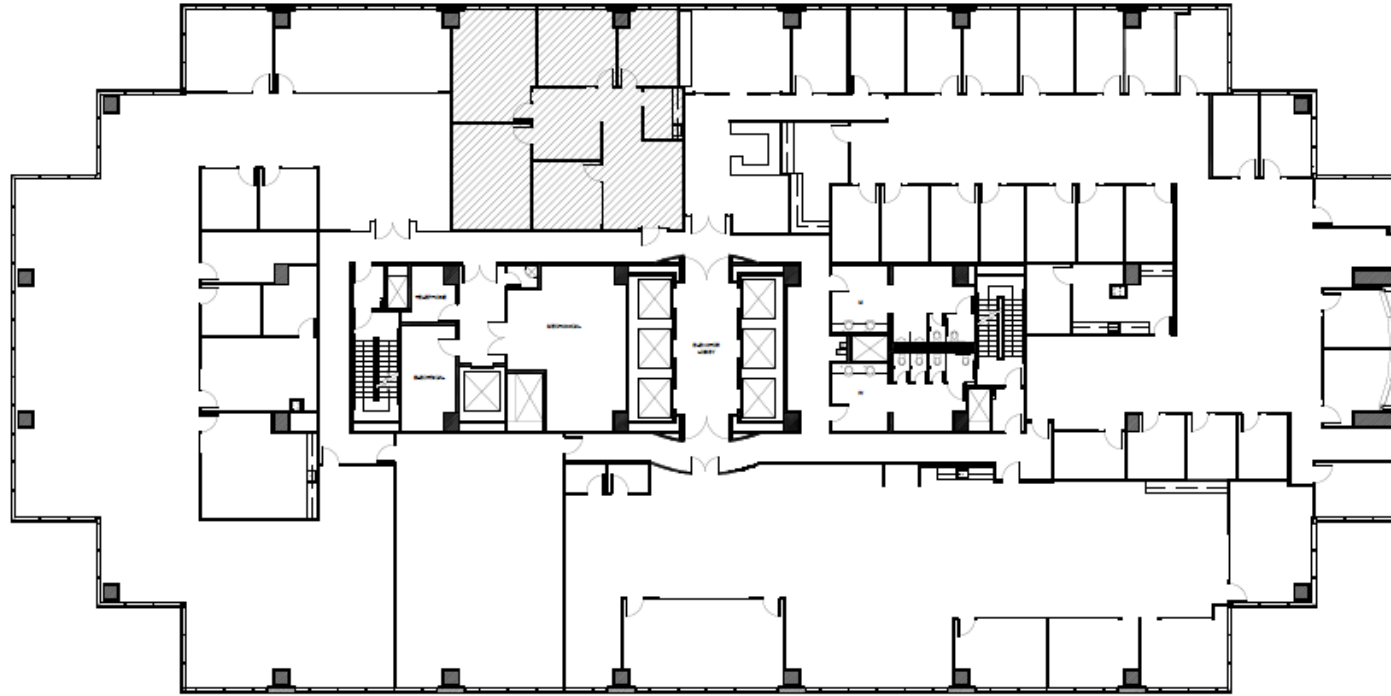

# MILLENNIUM TOWER

15455 North Dallas Parkway | Addison, Texas

**SUITE 1200**  
**26,790 RSF**

LANDLORD HAS  
RELOCATION RIGHTS

DALLAS N TOLLWAY

ARAPAHO ROAD

LEASING TEAM

**ELLIOT PRIEUR**