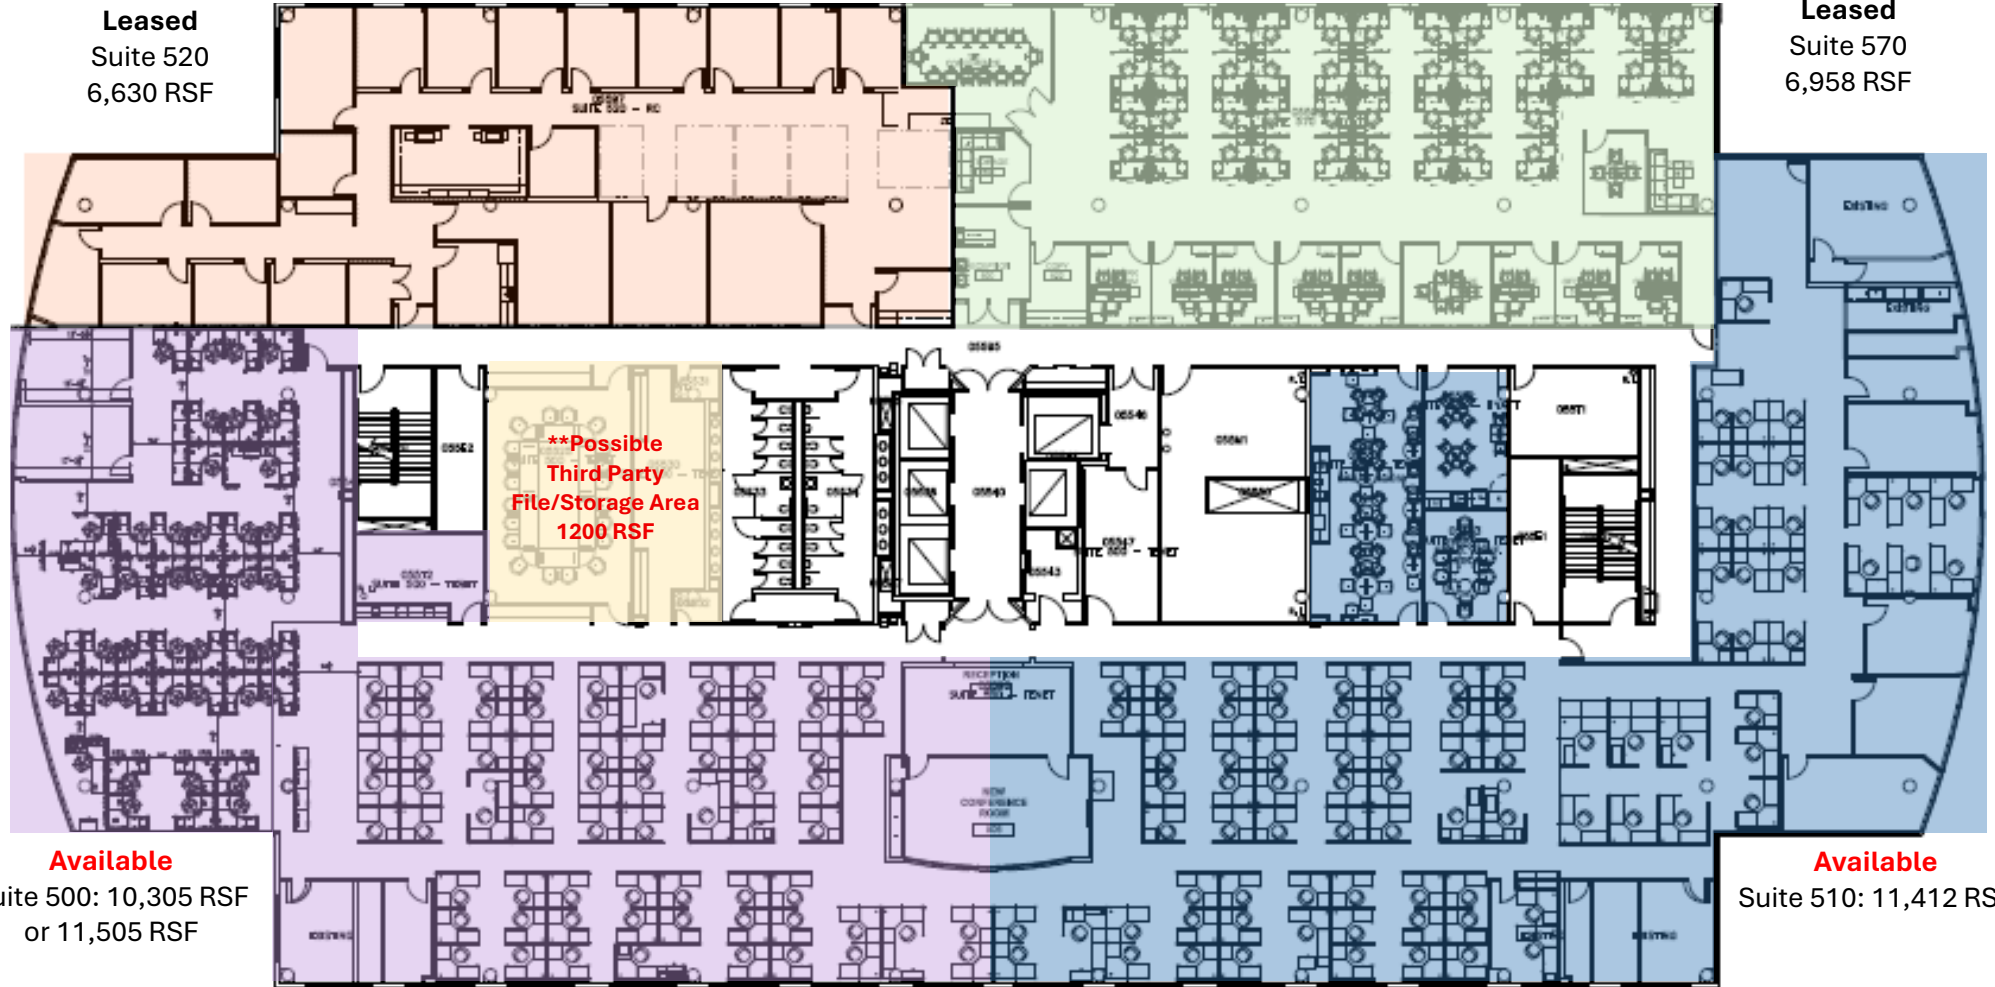

**FRANKLIN TEMPLETON CENTER I**  
140 Fountain Parkway, St. Petersburg, FL 33716

**5<sup>th</sup> Floor: Multi-Tenant**  
**21,717 RSF or 22,917 RSF Available**

**Leased**  
Suite 520  
6,630 RSF

**Leased**  
Suite 570  
6,958 RSF

**Available**  
Suite 500: 10,305 RSF  
or 11,505 RSF

**Available**  
Suite 510: 11,412 RSF

**For More Information, Please Contact:**

**MICHAEL S. TALMADGE**  
mtalmadge@echelonre.com  
727.214.4650