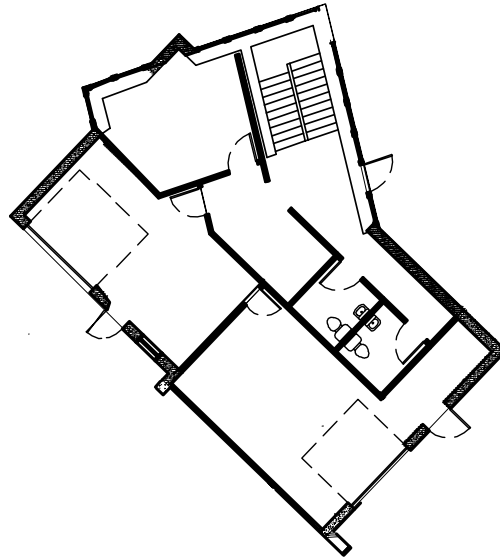

7887 Fuller Rd. | Eden Prairie, MN

For leasing information contact:
lease@rentspace.com | rentspace.com | 952-929-8825

Upper Level

Lower Level

West 5-100

Dimensions	Office	Warehouse	Total Sq. Ft.	Service
irreg	3,850 Sq Ft	300 SqFt	4,150SqFt	g,w,e 100amp
Restroom	Floor Drain	Service Door	Dock	Ceiling Ht.
2		1	1-8'8'	14'6"