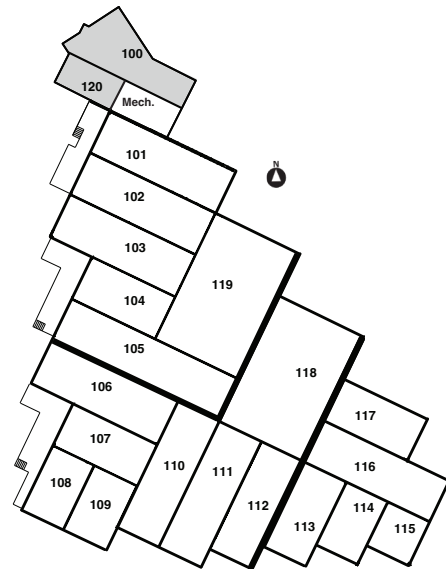

7887 Fuller Rd. | Eden Prairie, MN

For leasing information contact:
lease@rentspace.com | rentspace.com | 952-929-8825

Upper Level

Lower Level

West 5-100

Dimensions	Office	Warehouse	Total Sq. Ft.	Service
irreg	3,850 Sq Ft	300 SqFt	4,150SqFt	g,w,e 100amp
Restroom	Floor Drain	Service Door	Dock	Ceiling Ht.
2		1	1-8'8'	14'6"