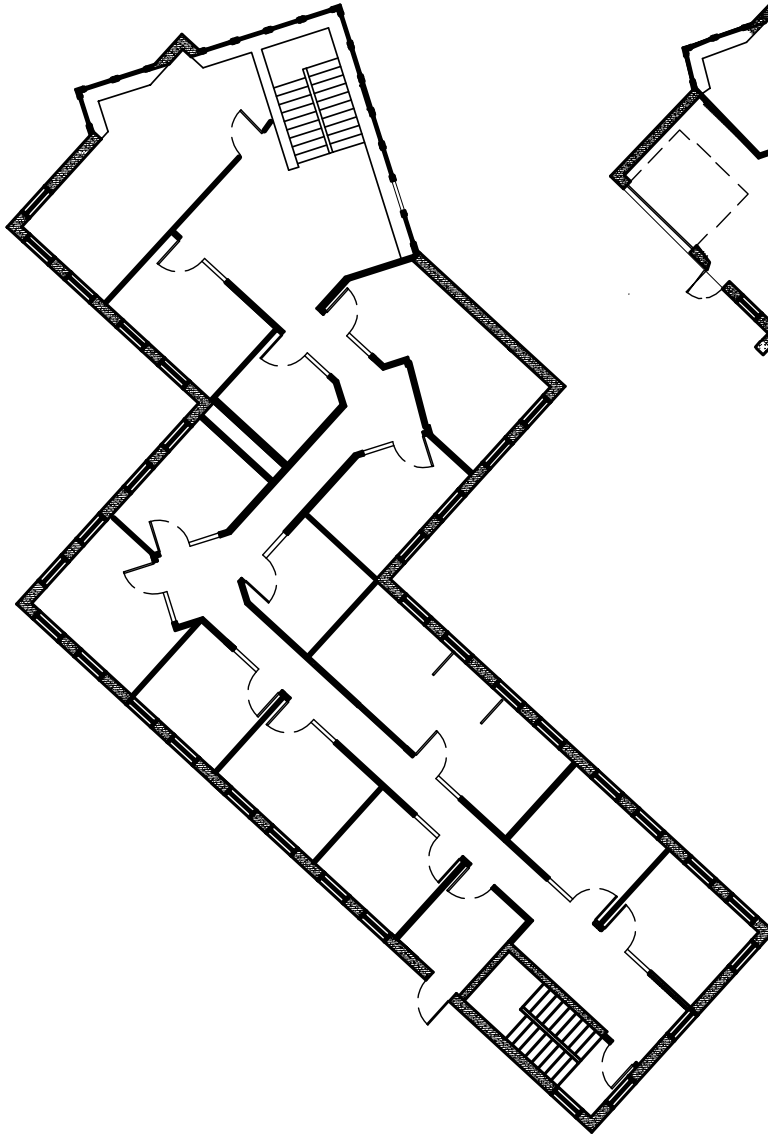

7887 Fuller Rd. | Eden Prairie, MN

For leasing information contact:
lease@rentspace.com | rentspace.com | 952-929-8825

Upper Level

Lower Level

West 5-100

Dimensions	Office	Warehouse	Total Sq. Ft.	Service
irreg	3,850 Sq Ft	300 SqFt	4,150SqFt	g,w,e 100amp
Restroom	Floor Drain	Service Door	Dock	Ceiling Ht.
2		1	1-8'8'	14'6"