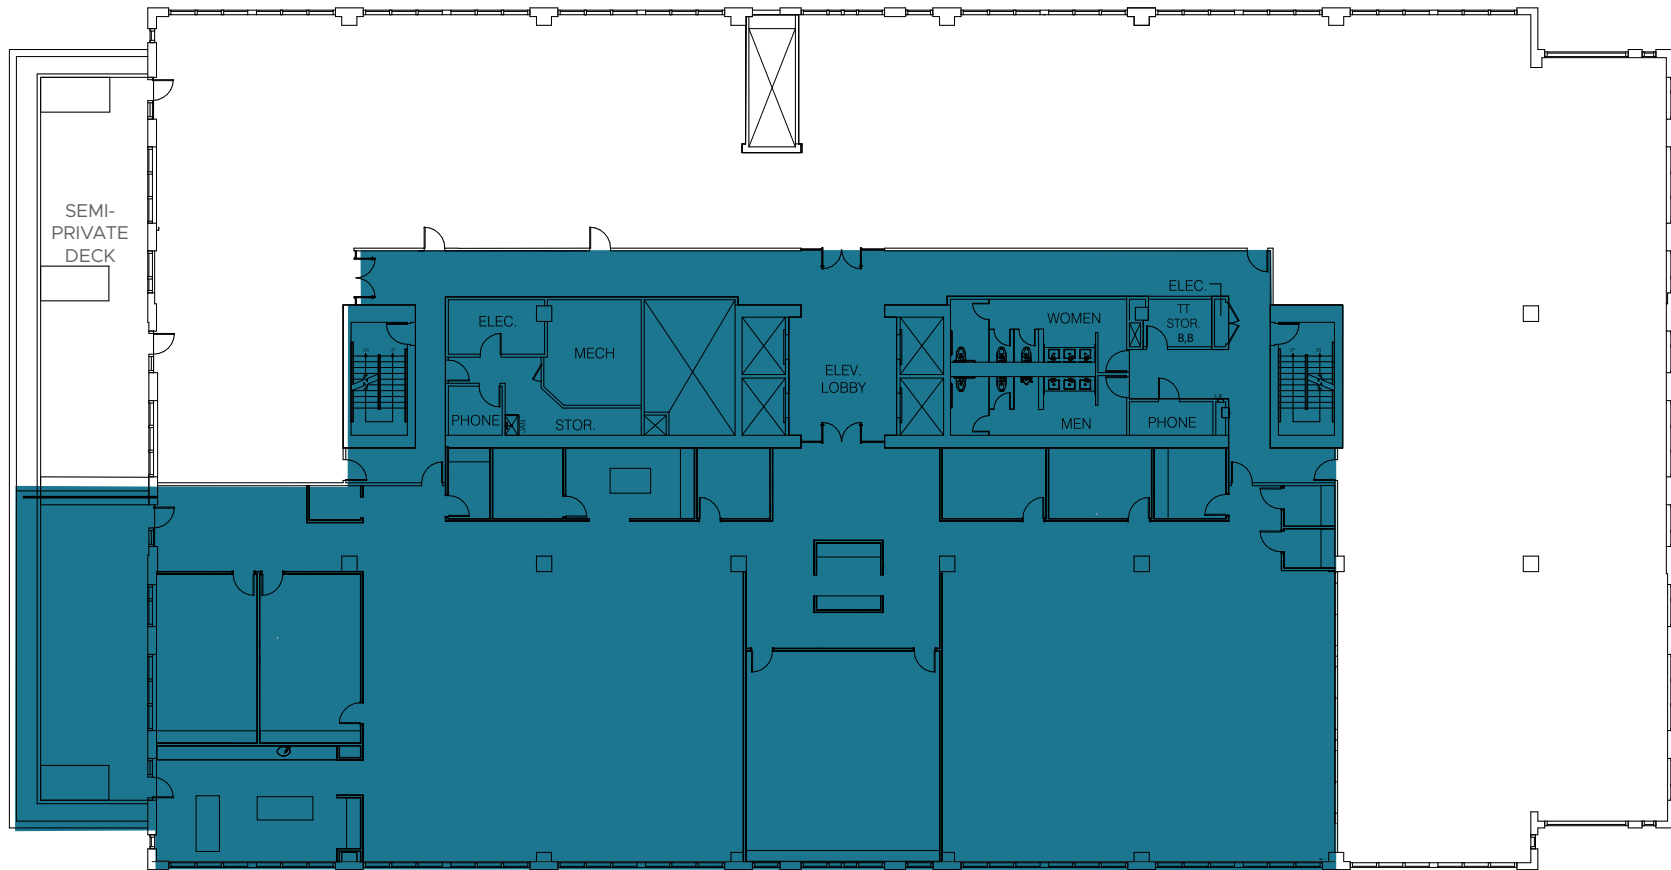

Suite 550

17,874 RSF

Seattle's new waterfront at your doorstep

WATERFRONT PLACE

1001 WESTERN AVENUE SEATTLE, WA 98104

CLEITA HARVEY
+1 206 607 1794
cleita.harvey@jll.com

JIM ALLISON
+1 206 607 1787
jim.allison@jll.com

©2026 Jones Lang LaSalle IP, Inc. All rights reserved. All information contained herein is from sources deemed reliable; however, no representation or warranty is made to the accuracy thereof. Jones Lang LaSalle Brokerage, Inc.