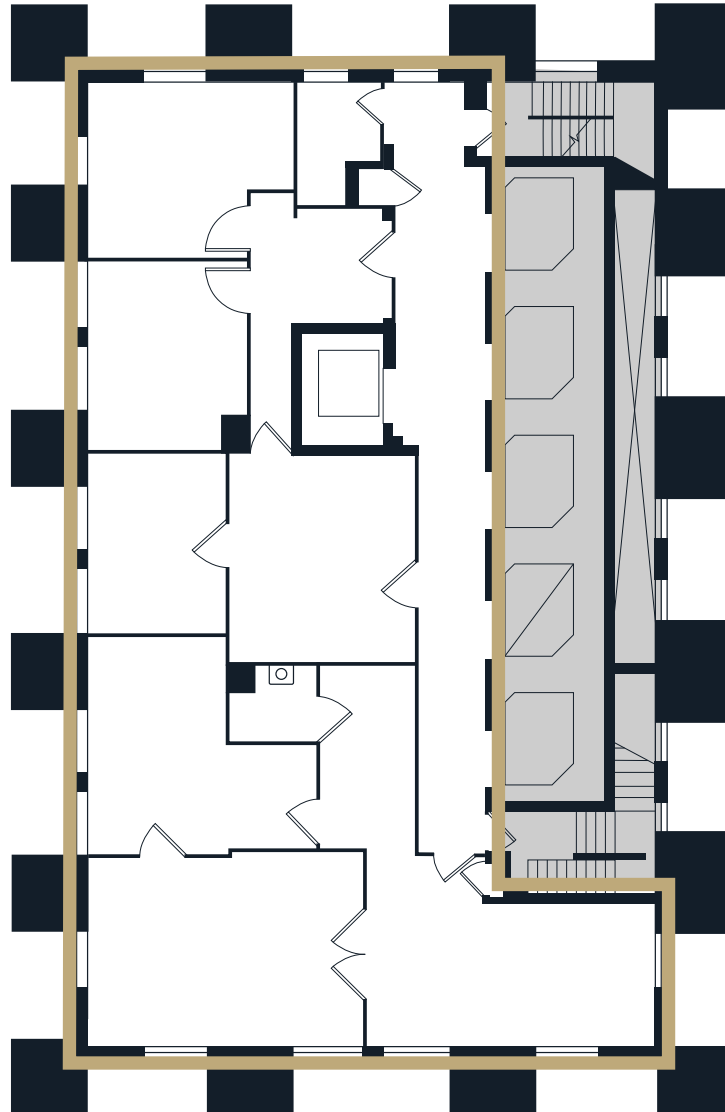

SEATTLE

TOWER

1218 3RD AVENUE · SEATTLE, WA 98101

FLOOR 24

1,803 RSF

Available immediately

VIRTUAL TOUR

CLICK TO VIEW