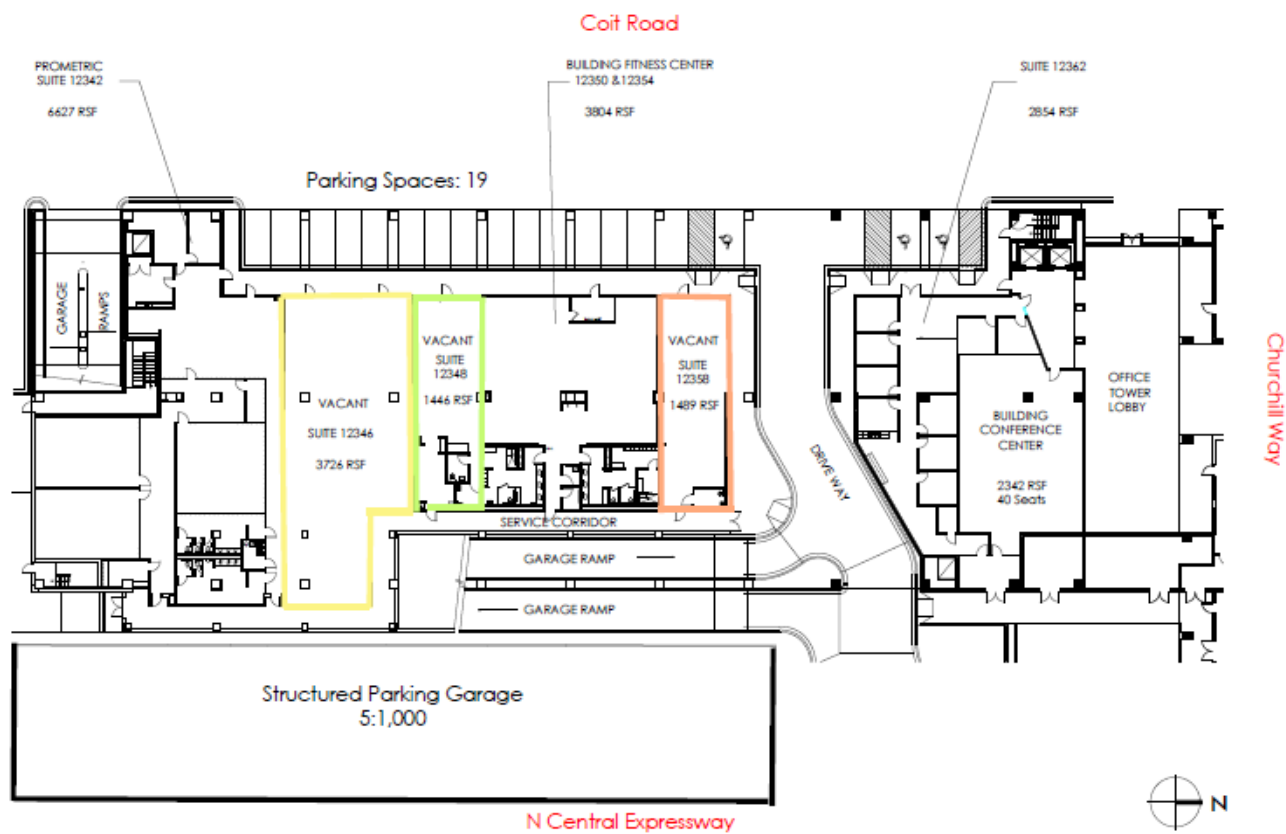

LEASING TEAM CONTACT:

KOLBY DICKERSON - 214.534.1599
kdickerson@txreproperties.com

SAM DAVIS - 214.684.7197
sdavis@txreproperties.com

GRANT GOMEZ - 214.734.4725
grant@txreproperties.com

**SUITE 12346 | 3,726 RSF
AS-BUILT**

CHURCHILL TOWER
12400 COIT RD. DALLAS, TX 75251

SUITE #12346 3,726 RSF