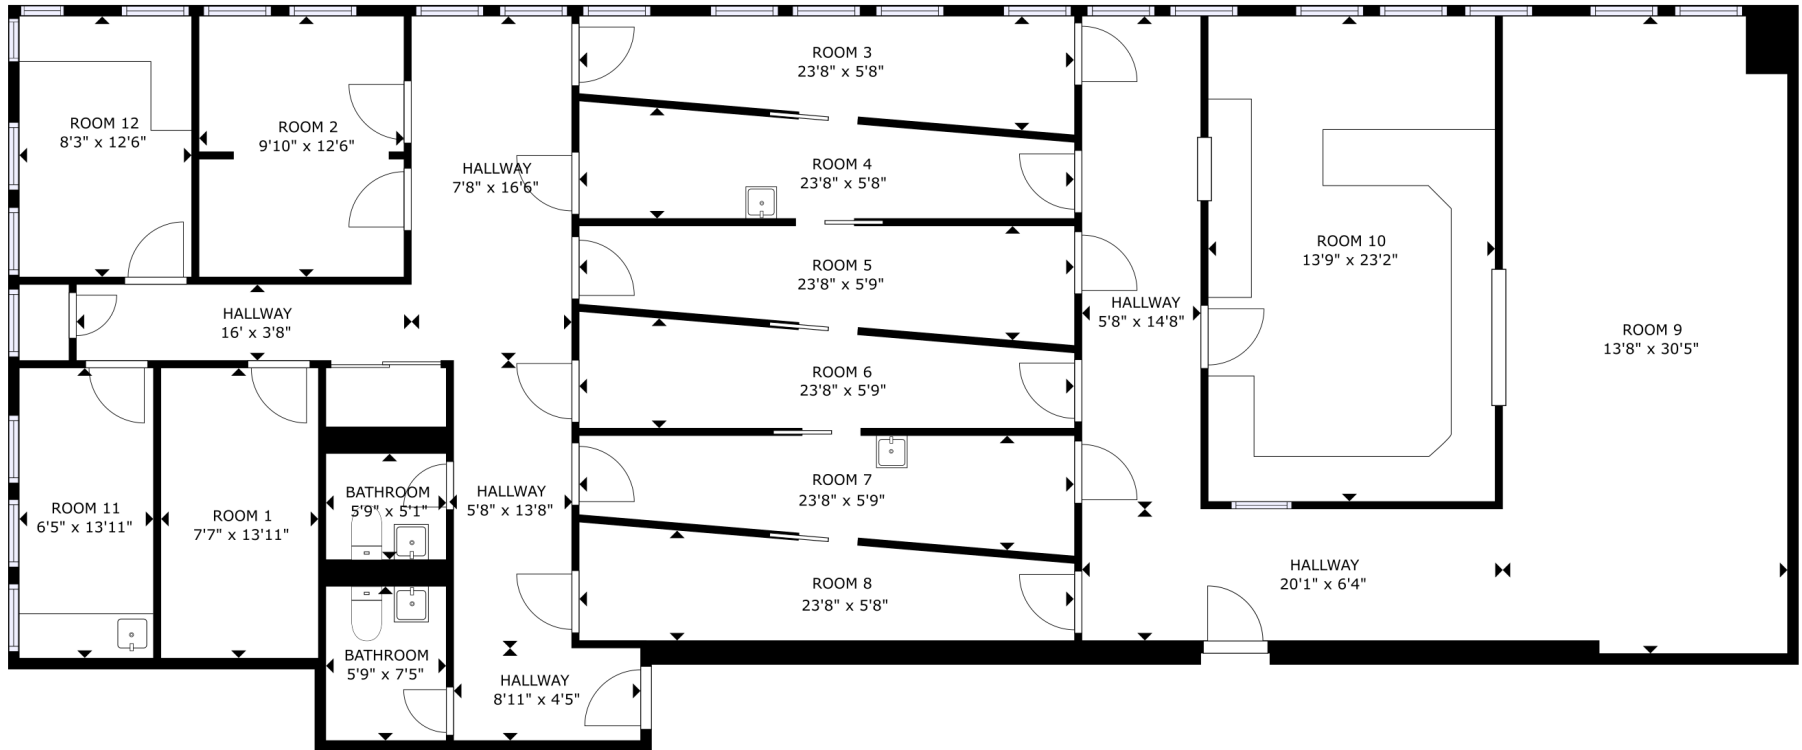

Suite 530 | 3,286 RSF

Kyle Church
205 919 1528
kyle@lightpointcre.com