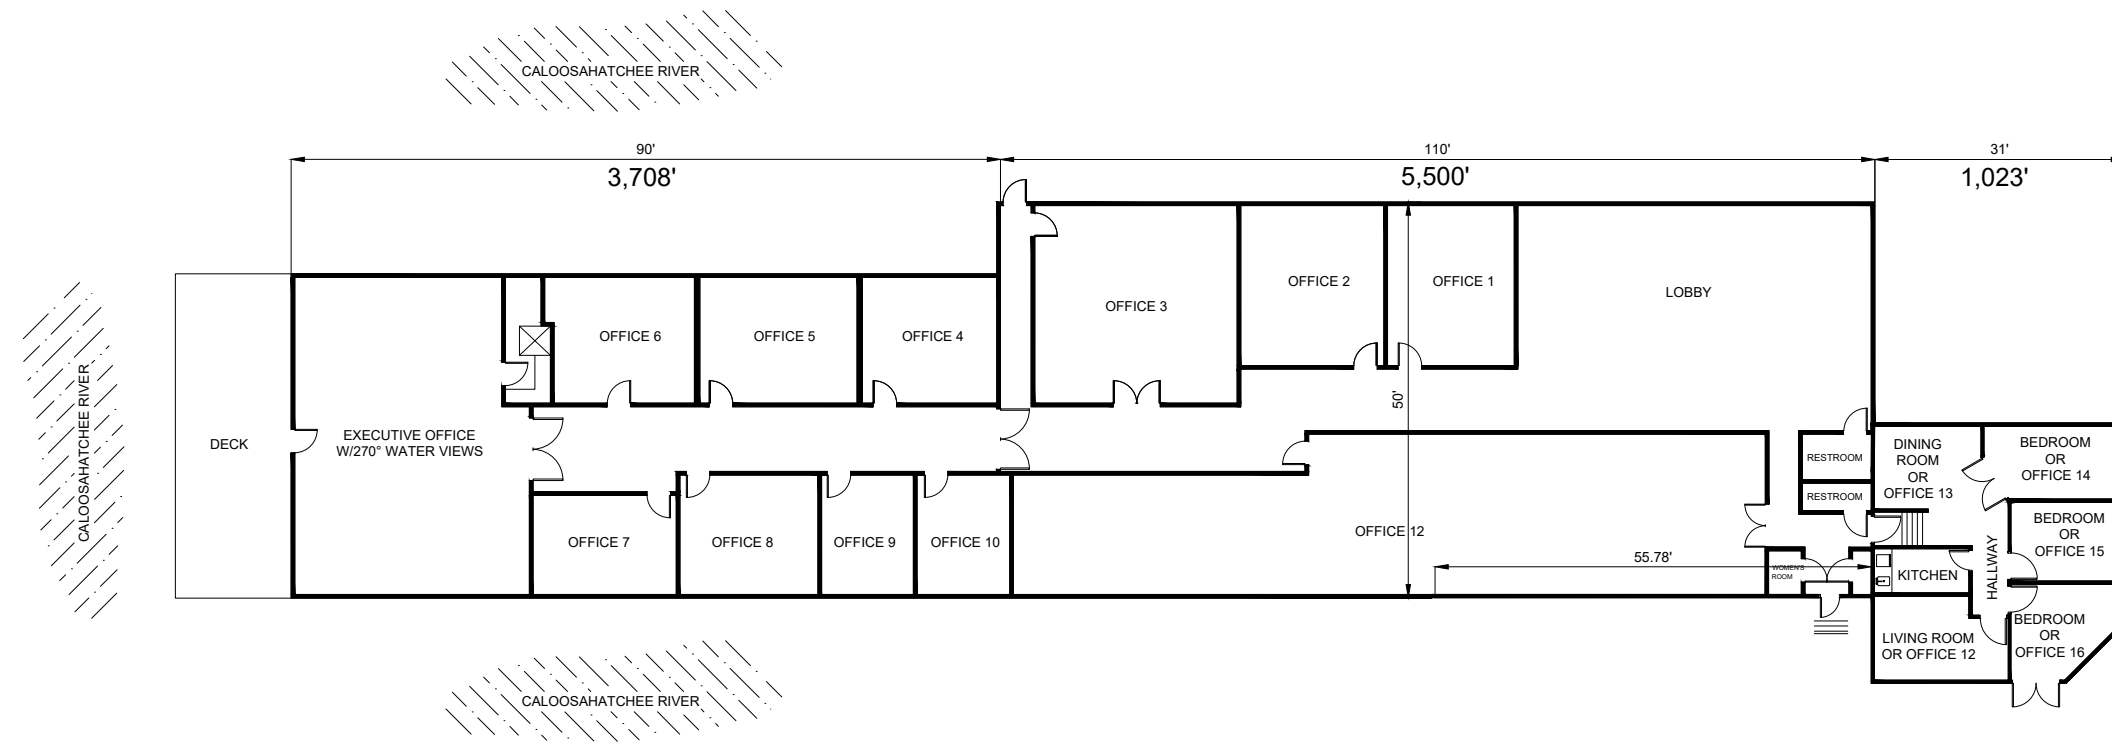

# CLASS A OFFICE SPACE

10,231'

3131 E Riverside Drive,  
Unit C, Fort Myers, FL  
33916

NO.	DESCRIPTION	DATE
R1		
R2		
R3		
R4		
R5		
R6		

DATE: 09-04-22  
PROJECT NO. WMU  
FILE NO. .dwg  
SCALE: SEE PLAN

CLASS A  
OFFICE  
SPACE

C-01