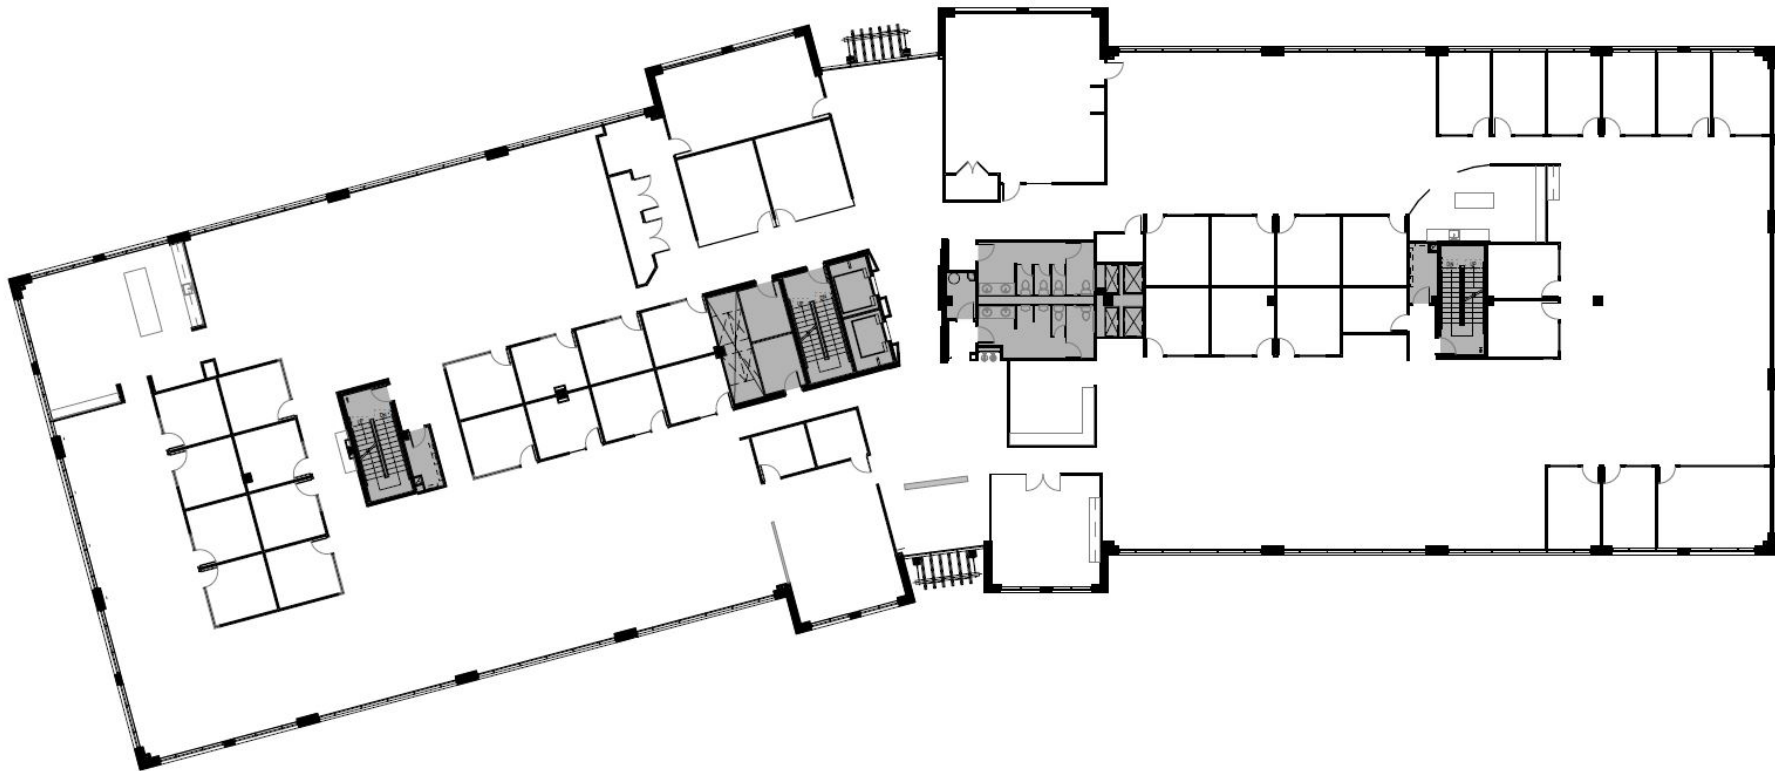

Suite 300

ELDORADO RIDGE II

29,611 RSF

11101 WEST 120TH AVENUE, BROOMFIELD CO 80021

PETER THOMAS
pthomas@lpc.com
303.324.0677

ANDREW PIEGRAS
apiegras@lpc.com
303.882.6591

Lincoln

Owner: Athena Partners, LLC
Management: