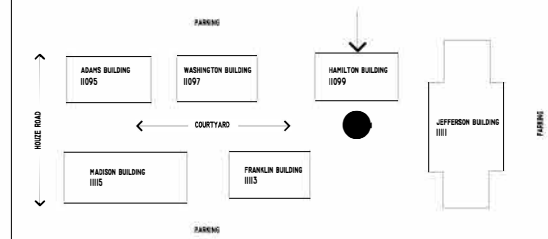

John Simpson
johns@sugaroak.com

SITE PLAN

KEYPLAN

PLANNING
INTERIORS
INC

PLANNING INTERIORS INC
6000 LAKE FORREST DRIVE
SUITE 210 ATLANTA GA 30328

NAOMI CLARK
TEL 470-545-4907
WWW.PLANNING-INTERIORS.COM