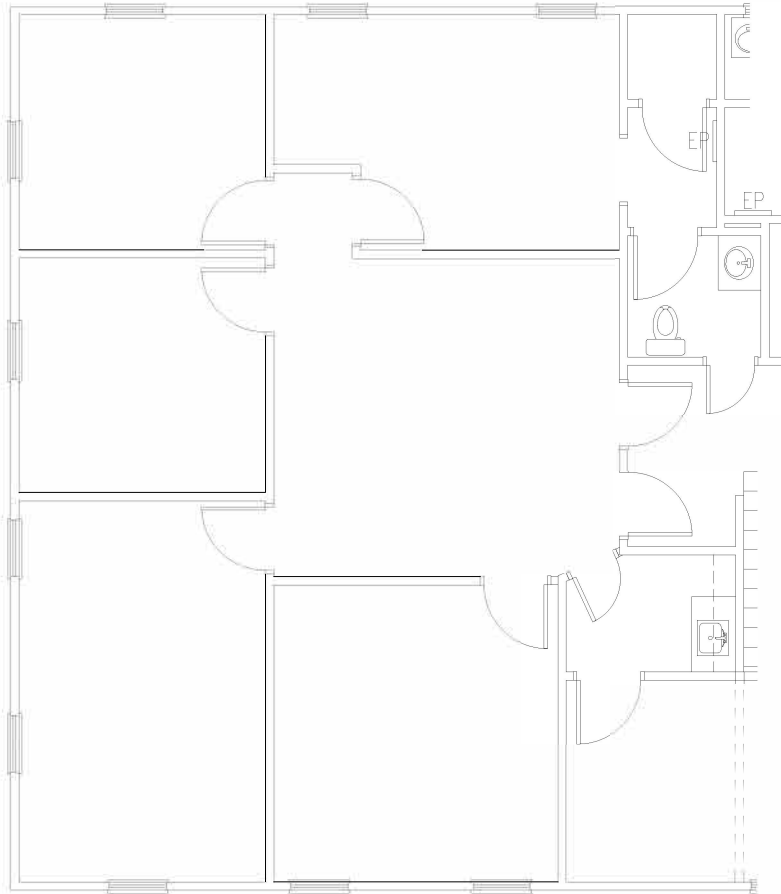

Dominion Court Office Park
11099 Houze Road
Roswell, GA 30075

Hamilton Building 11099
Suite 202

1,600 RSF