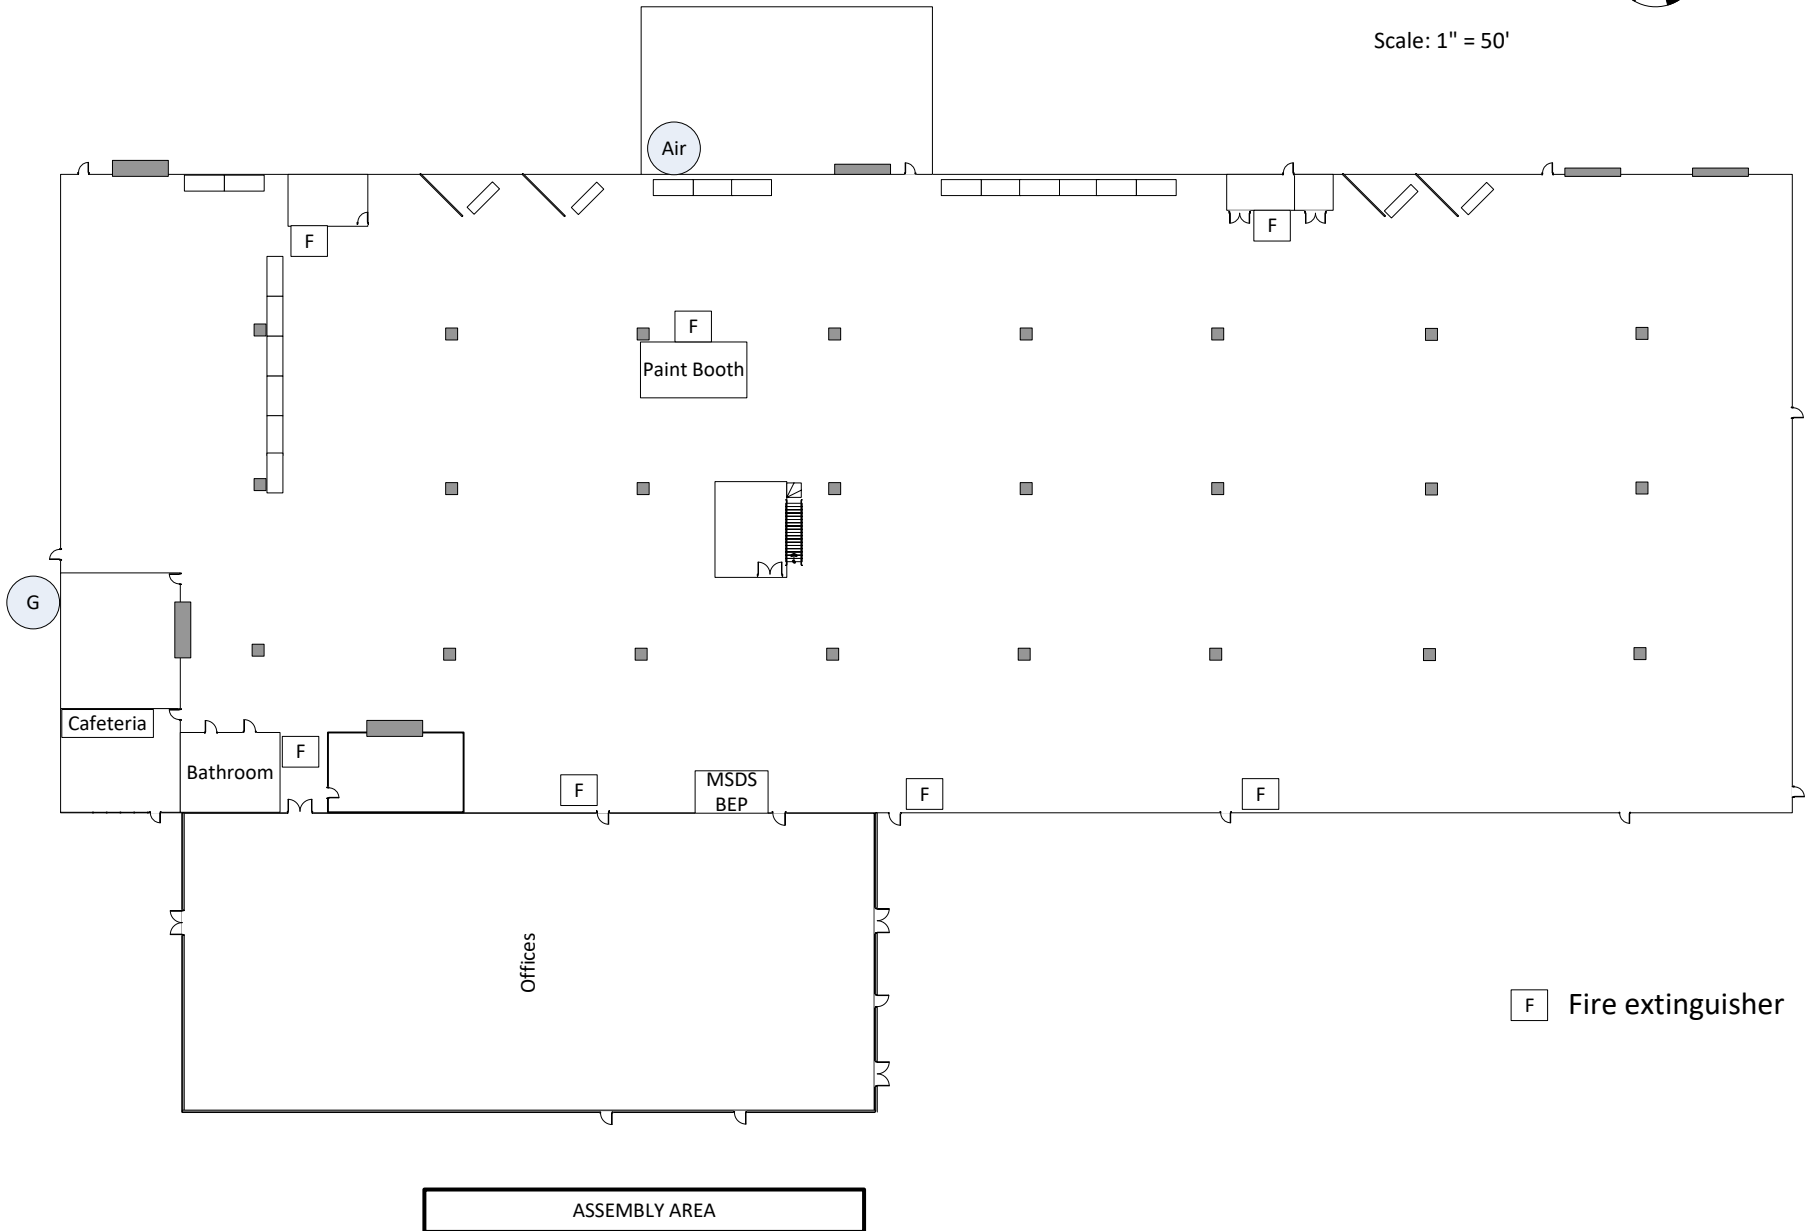

1065 Marauder Street  
Warehouse Exit Route

Scale: 1" = 50'

Lockheed Avenue

F Fire extinguisher

Marauder Street