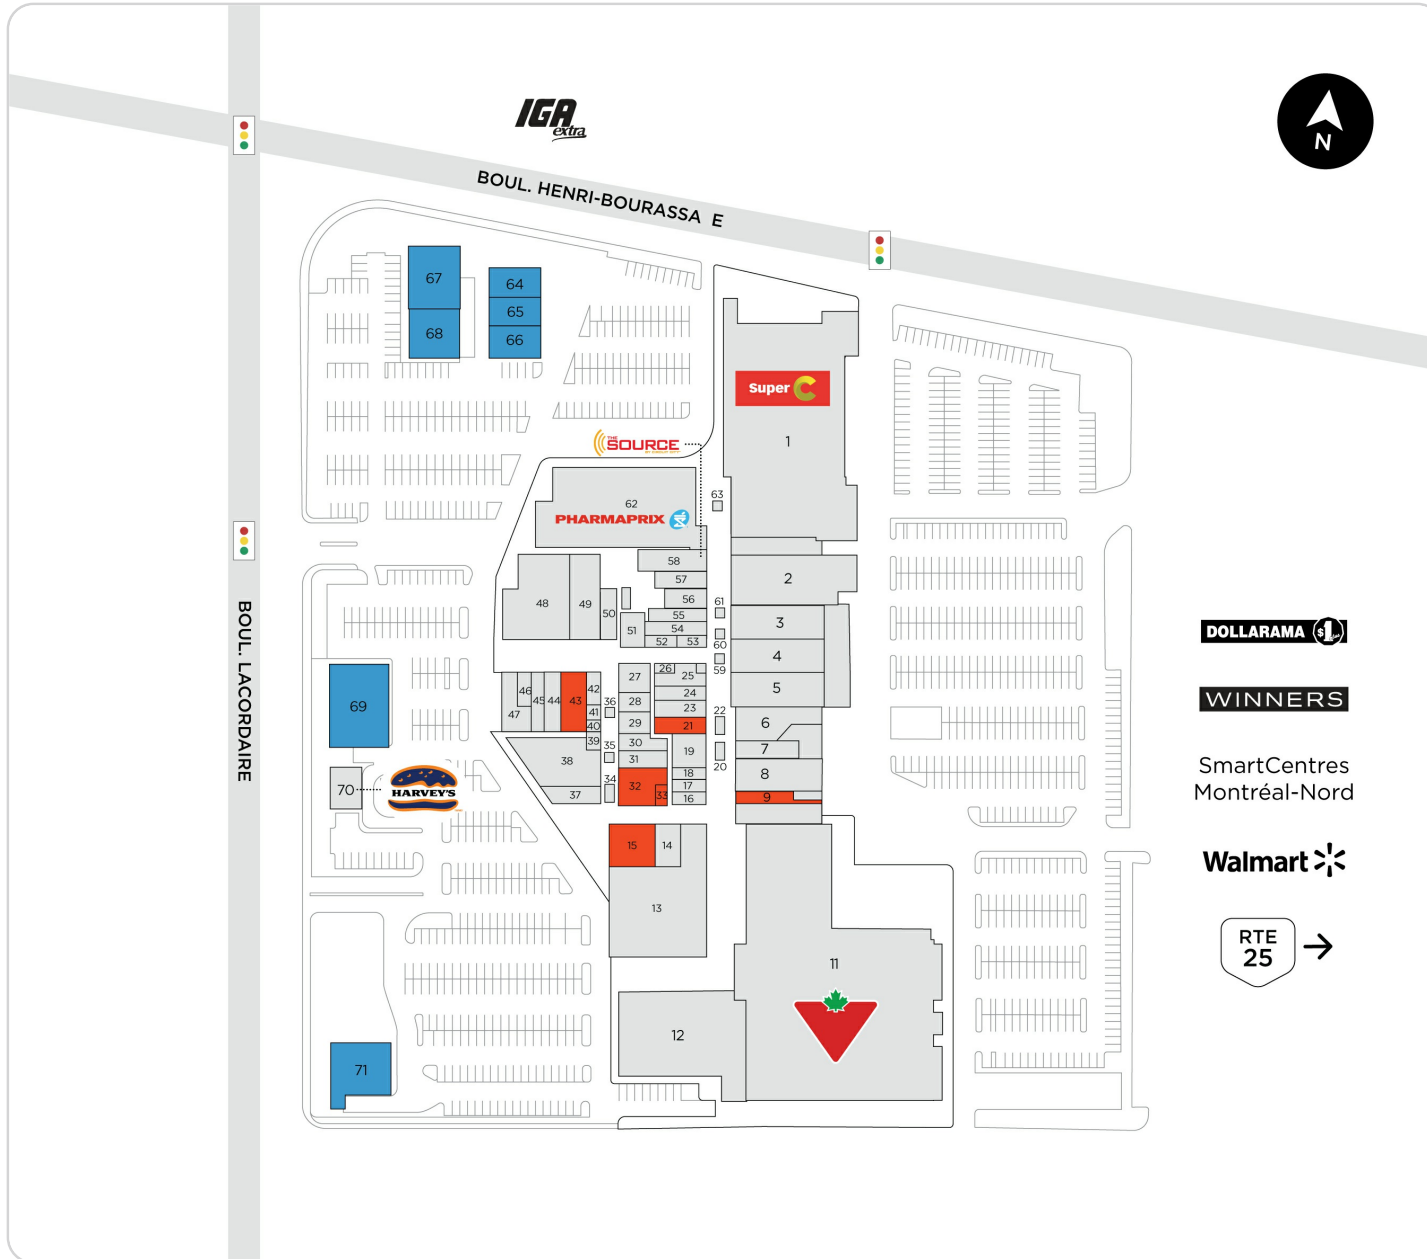

PLACE BOURASSA

6000 BOULEVARD HENRI-BOURASSA EST | MONTREAL, QC

Place Bourassa is a shopping centre located at Boulevard Henri-Bourassa E. and Boulevard Lacordaire, minutes from Highway 25. This transit-connected mall features Canadian Tire, SuperC and Pharmaprix.

PROPERTY DETAILS

Total GLA:
266,067 sf

Site Size:
23.00 acres

Retail Node:
530,000 sf

Major Intersection:
Boulevard Henri-Bourassa East & Boulevard Lacordaire

DEMOGRAPHICS

	5 KM	10 KM	20 KM
Population	48,670	1,086,883	2,438,095
Household Income	68,307	88,006	99,947
Number of Households	19,649	469,361	1,035,826

SITE PLAN

■ AVAILABLE UNITS ■ NEW BUILD OPPORTUNITY

- 61. Loto Québec
- 62. Pharmaprix
- 63. BNC
- 64. New Build Opportunity
- 65. New Build Opportunity
- 66. New Build Opportunity
- 67. New Build Opportunity
- 68. New Build Opportunity
- 69. New Build Opportunity
- 70. Harvey's
- 71. New Build Opportunity