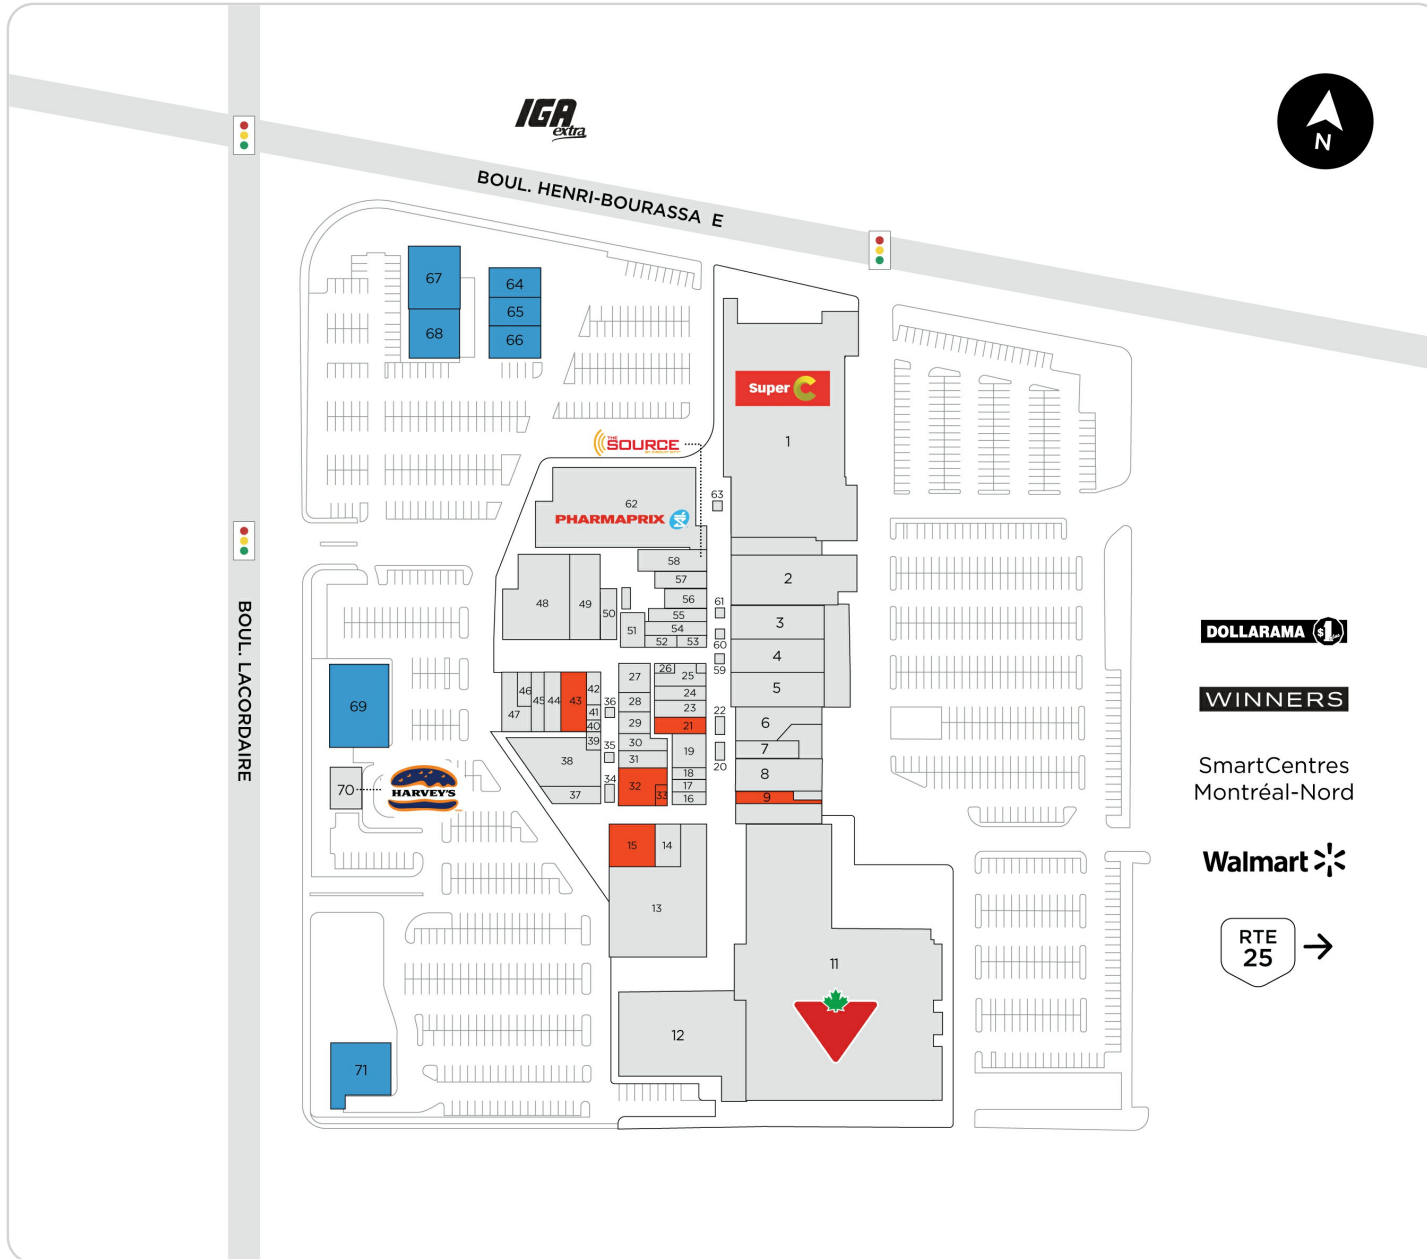

SITE PLAN

AVAILABLE UNITS	NEW BUILD OPPORTUNITY

1. Super C	31. Vidéotron
2. Ardene	32. Available (~2,200 sf)
3. Entrepot de la Mode	33. Available (~400 sf)
4. Urban Depot	34. Chatr
5. SportZone	35. Virgin Plus
6. Eldorado Mode	36. Telus
7. Lynda Collection	37. Oxebo
8. Textiles Yara	38. Yellow Shoes
9. Available (~1,200 sf)	39. Au Fil du Couturier
10. Deli Phaistos	40. Cordonnerie Kim et Park
11. Canadian Tire	41. 2S Informatique
12. CIUSSS	42. Bijouterie Aman
13. Canadian Tire (Storage)	43. Available (~2,100 sf)
14. Oxebo (Storage)	44. Espace Naturel
15. Available (~2,200 sf)	45. Posteramic
16. Vêtement Gouin	46. Zina Coiffure
17. Guerlie Boutique	47. Boutique Evoque Mode
18. Isounds Solutions	48. Marie Claire Entrepôt
19. Chemin de Moda	49. Empire Linen
20. Bijouterie Sarina	21. Available (~1,200 sf)
21. Available (~1,200 sf)	50. Èbène Mode
22. Focus Café	51. Vetements Le Berger
23. Chaussures Mirna	52. RBC
24. Valise Omran	53. Bijouterie Au Coin du Temps
25. Naturiste	54. Ongles Coccinelle Nail Salon
26. Le Parfumier	55. Bell
27. Greiche & Scaff	56. Yamoyamo Cuisine Japonaise
28. Mille Saveurs	57. Coiffeur Huseyin
29. Audace Collection	58. La Source
30. Voyage Santé SB	59. Cellulaire AR
	60. EncreXpert

PLACE BOURASSA

6000 BOULEVARD HENRI-BOURASSA EST | MONTREAL, QC

EXPLORE PROPERTY

<https://smartcentres.com/property/1275>

LEASING CONTACT

Maxime Auger

438 221 6465

mauger@smartcentres.com