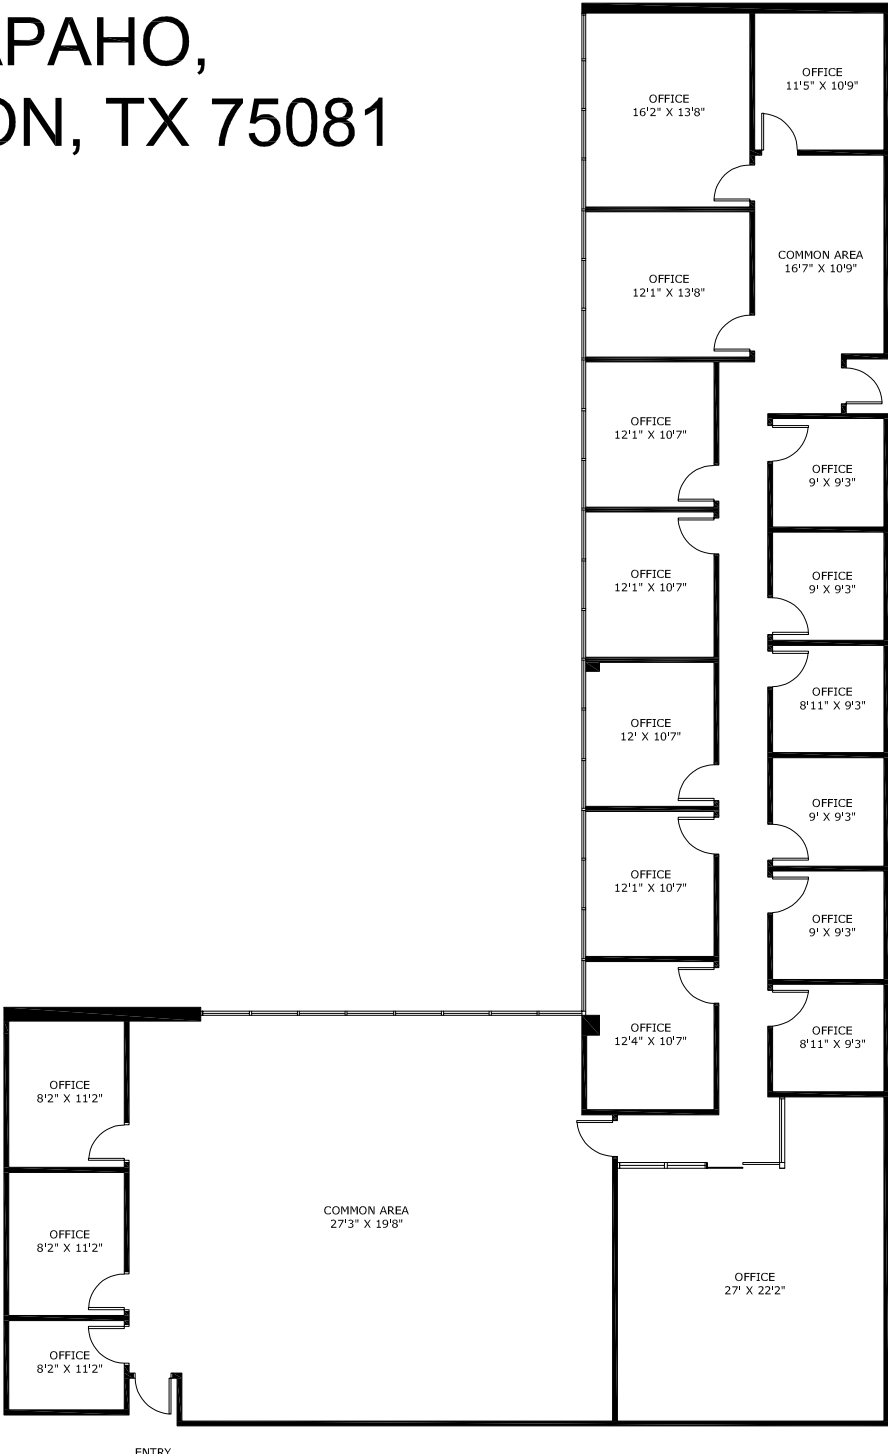

TEXAS UNIQUE PROPERTIES
1101 E. ARAPAHO,
RICHARDSON, TX 75081
2ND FLOOR

SUITE 206
4,508 RSF

SCALE 1/16" - 1' 0"