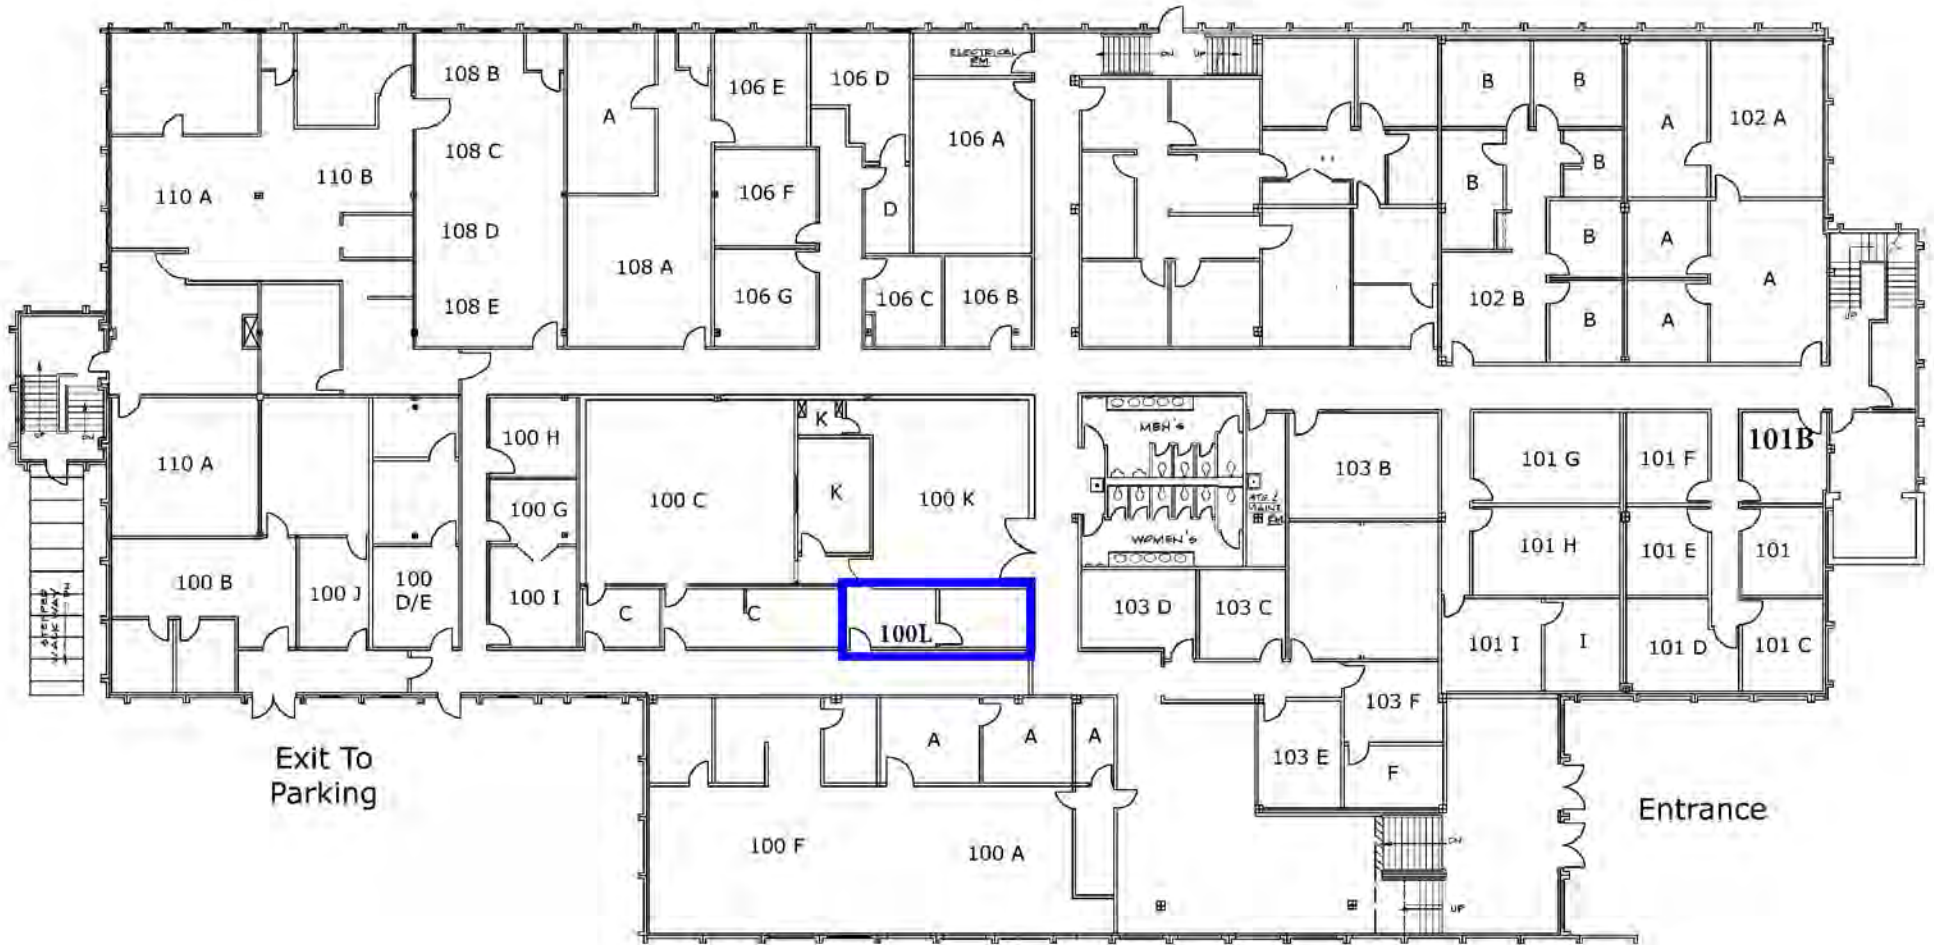

## Lower Level

SUITE 100L

EXIT

Gen

WORK HARD  
Dream Big

girl  
BOSS

Unstoppable

she is  
CLOTHED  
IN  
STRENGTH &  
COURAGE  
WITHOUT  
THE  
HELP  
OF  
ANYONE