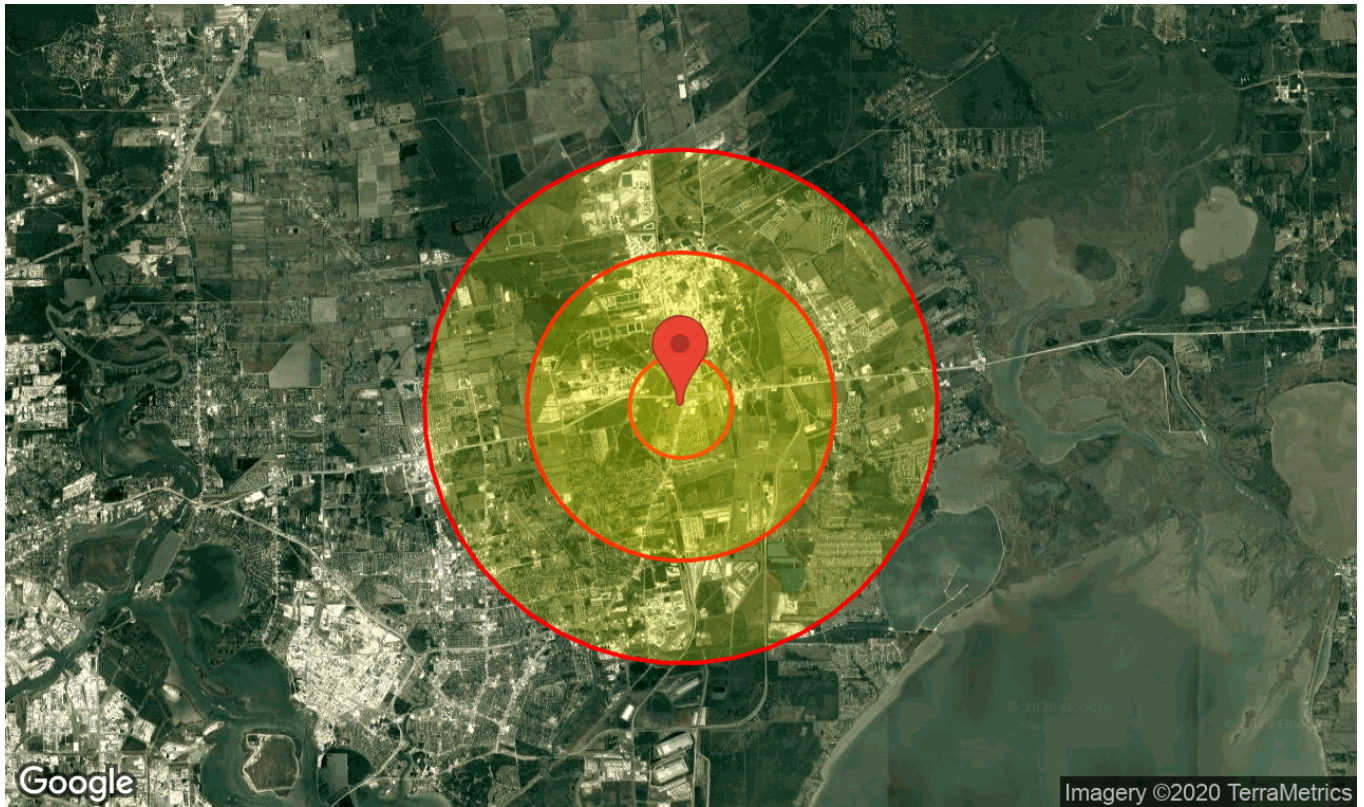

DAYTIME POPULATION REPORT

Prepared By: Stephan Robinson

Radius: 1, 3, 5 miles Latitude: 29.81858 Longitude: -94.90080

Source: Pitney Bowes 2020 data

8829 TX-146, Baytown, TX 77523, USA

Powered by

The Most Comprehensive Commercial Real Estate Mapping & Site Assessment Portal

POPULATION

	Radius 1 mile	Radius 3 mile	Radius 5 mile
2010 Residential Population	16,708	21,883	58,360
2018 Residential Population	22,034	28,232	69,905
2023 Residential Population	26,687	33,769	80,879
Annual Population Growth	931	1,107	2,195