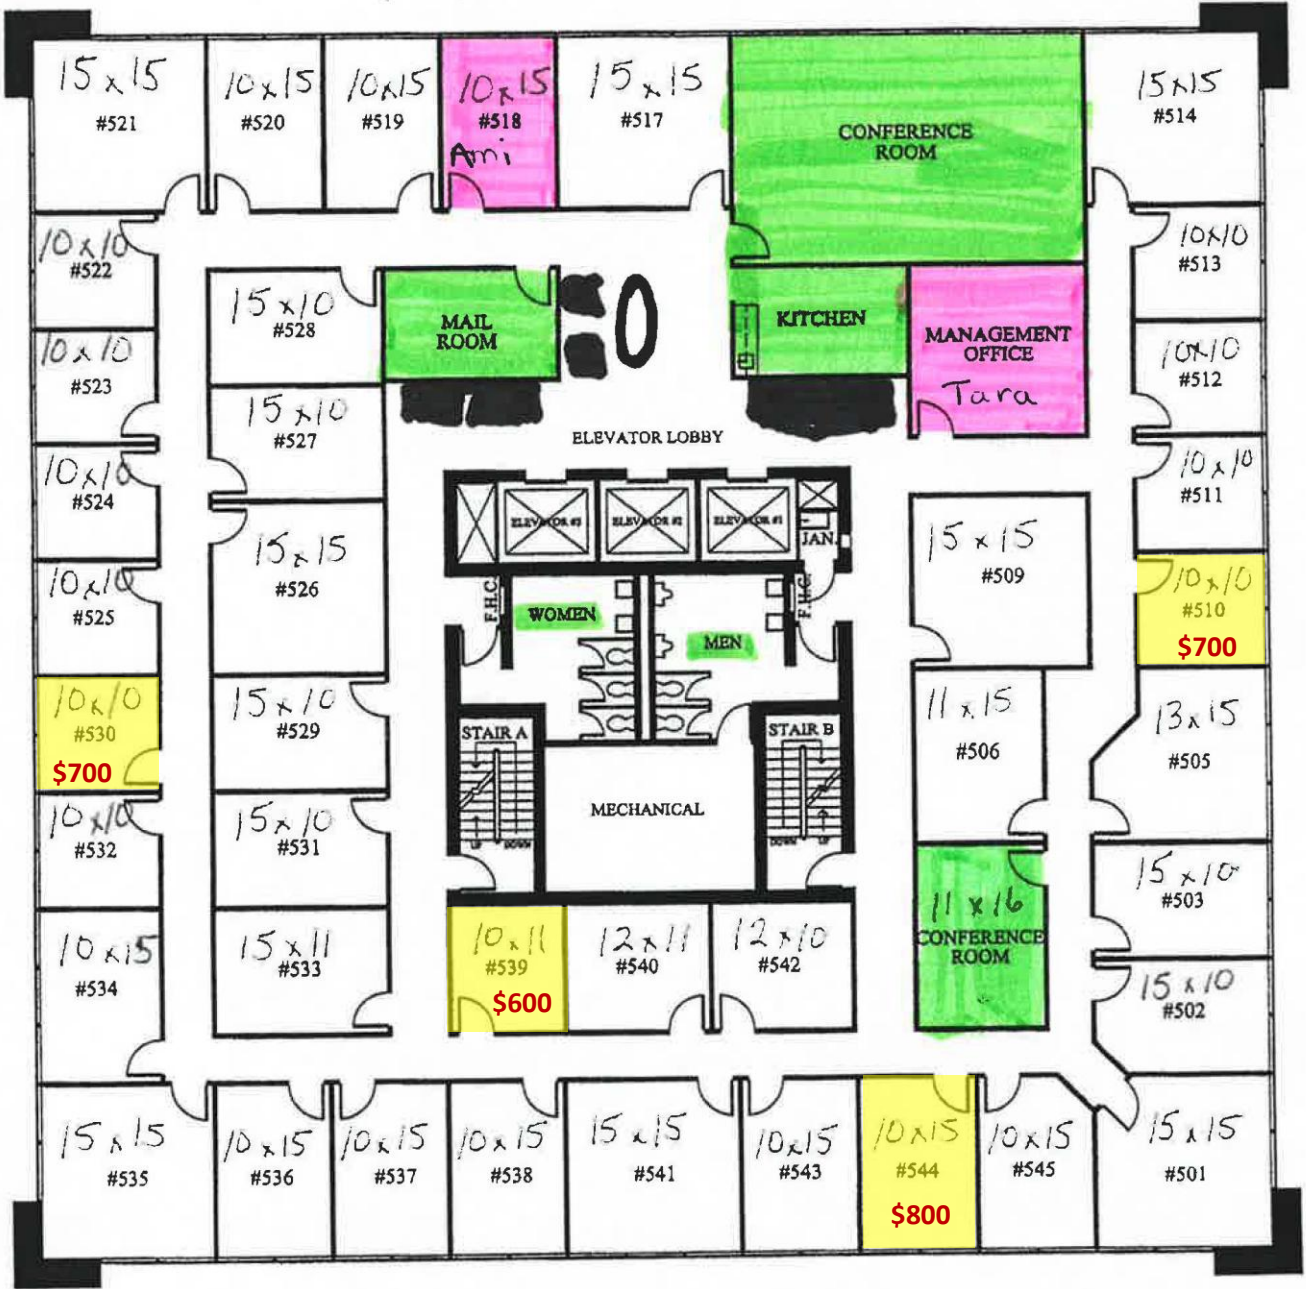

100 NORTH CENTRAL

100 North Central Expressway, Richardson, Texas

SUITE 500

RICHARDSON EXECUTIVE SUITES

 = Management Office

 = Shared Amenity

 = Vacant Suite

Current as of: 04/22/2026

5TH FLOOR