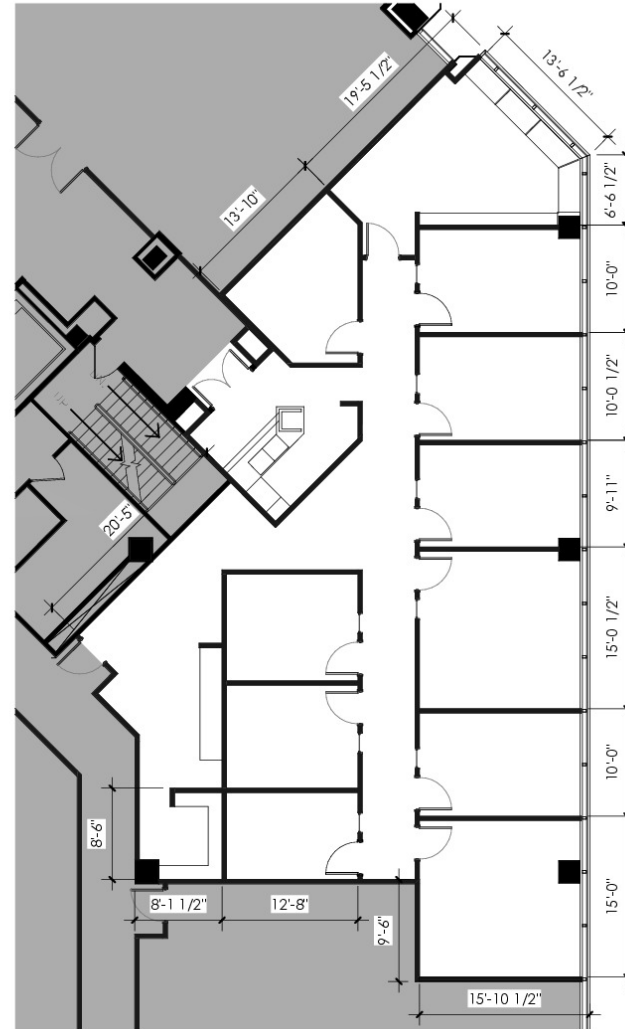

200 ASHFORD CENTER

Suite 300 | 3,229 RSF

Matt Fergus

Vice President
404.414.7059
mfergus@lpc.com

Seabie Hickson IV

Vice President
404.376.1295
shickson@lpc.com

Lincoln