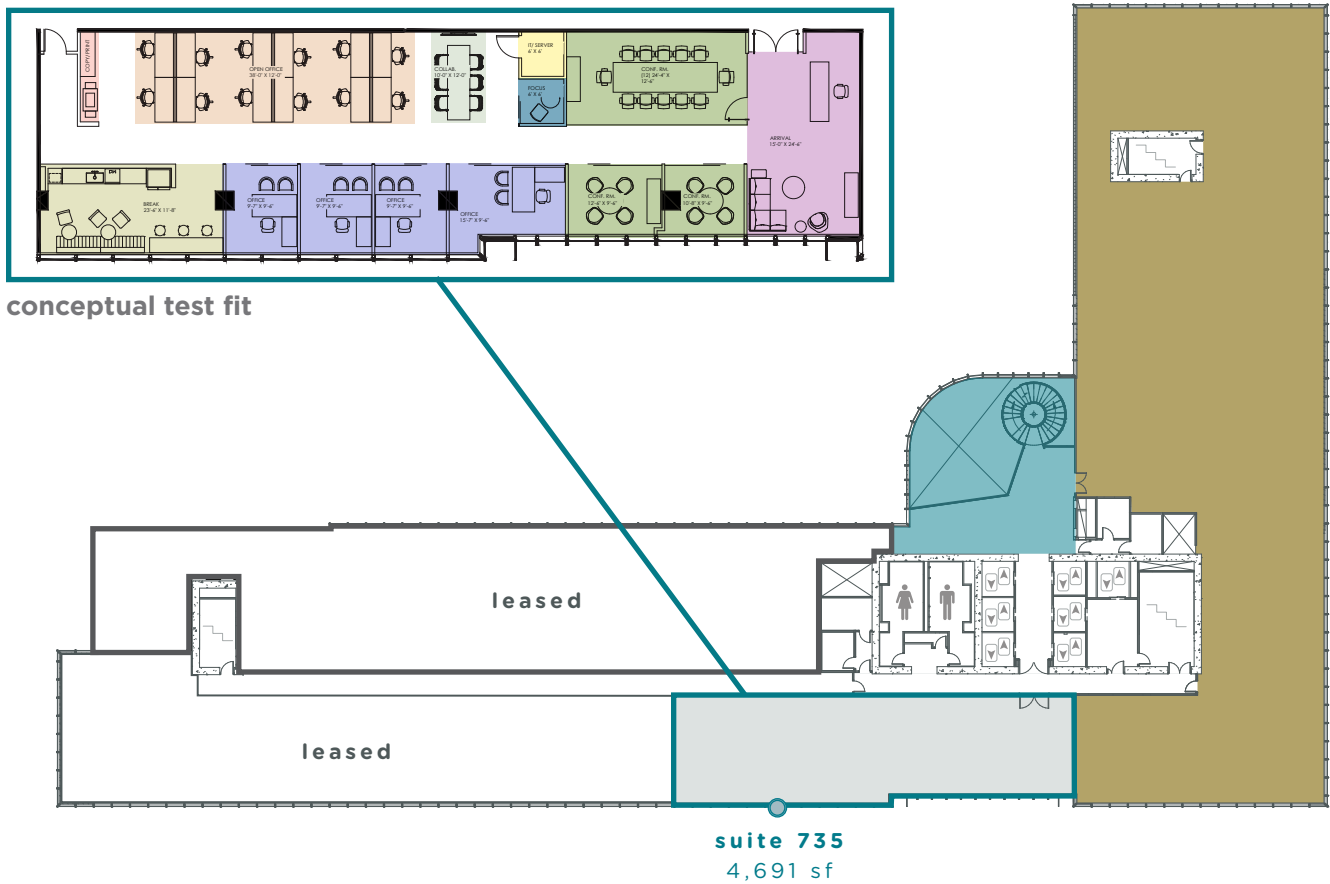

Suite 735
4,691 SF

- collaborative core
- Georgia Tech (GTRI)
- available

for more information

glenn kolker | 404.962.8630
glenn.kolker@streamrealty.com

preston menning | 404.962.8609
preston.menning@streamrealty.com