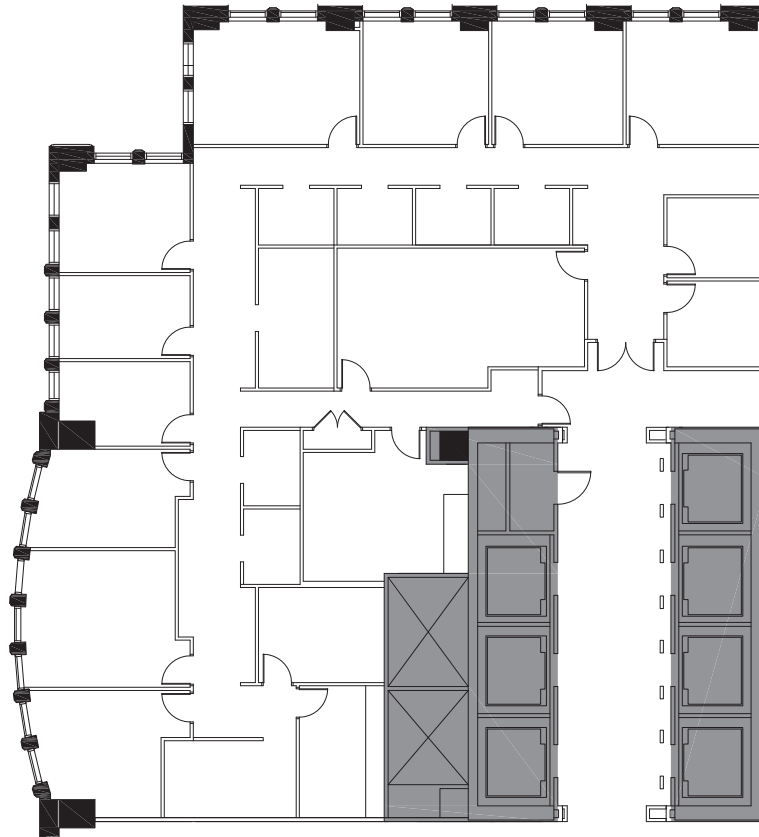

# Floor Plan

16th Floor | Suite 1620 | 5,769 RSF

Mason Taylor  
+1 312 470 2337  
mason.taylor@cushwake.com

Karoline Eigel  
+1 312 470 2302  
karoline.eigel@cushwake.com

Paige Krueger  
+1 949 554 9643  
paige.krueger@cushwake.com