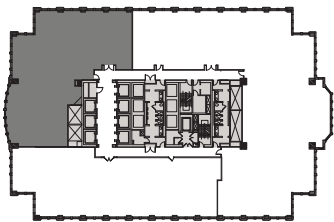

# Floor Plan

16th Floor | Suite 1620 | 5,769 RSF

Mason Taylor  
+1 312 470 2337  
mason.taylor@cushwake.com

Karoline Eigel  
+1 312 470 2302  
karoline.eigel@cushwake.com

Paige Krueger  
+1 949 554 9643  
paige.krueger@cushwake.com