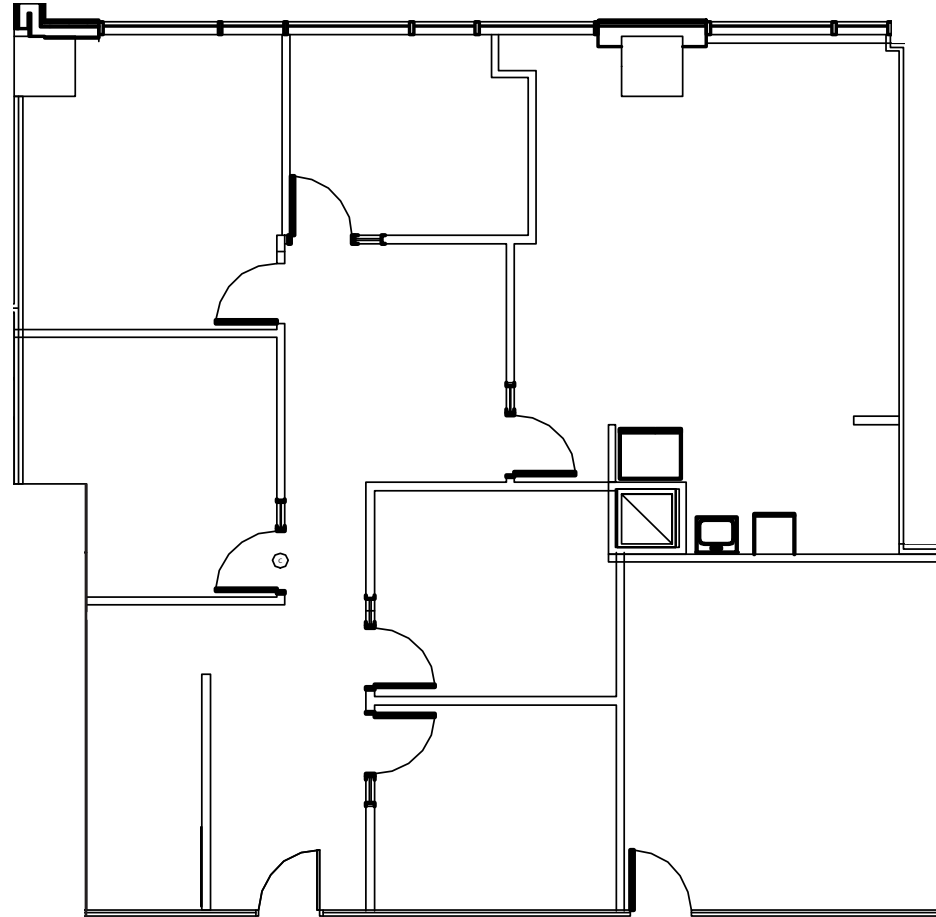

ONE CITY PLAZA

421 Fayetteville Street | Raleigh

Suite 210 | 2,150 RSF

Disclaimer: The above floor plans are not to scale. The available space shown is a representative layout.

JOHN HOGAN | 919-875-6617
JOHN.HOGAN@HIGHWOODS.COM