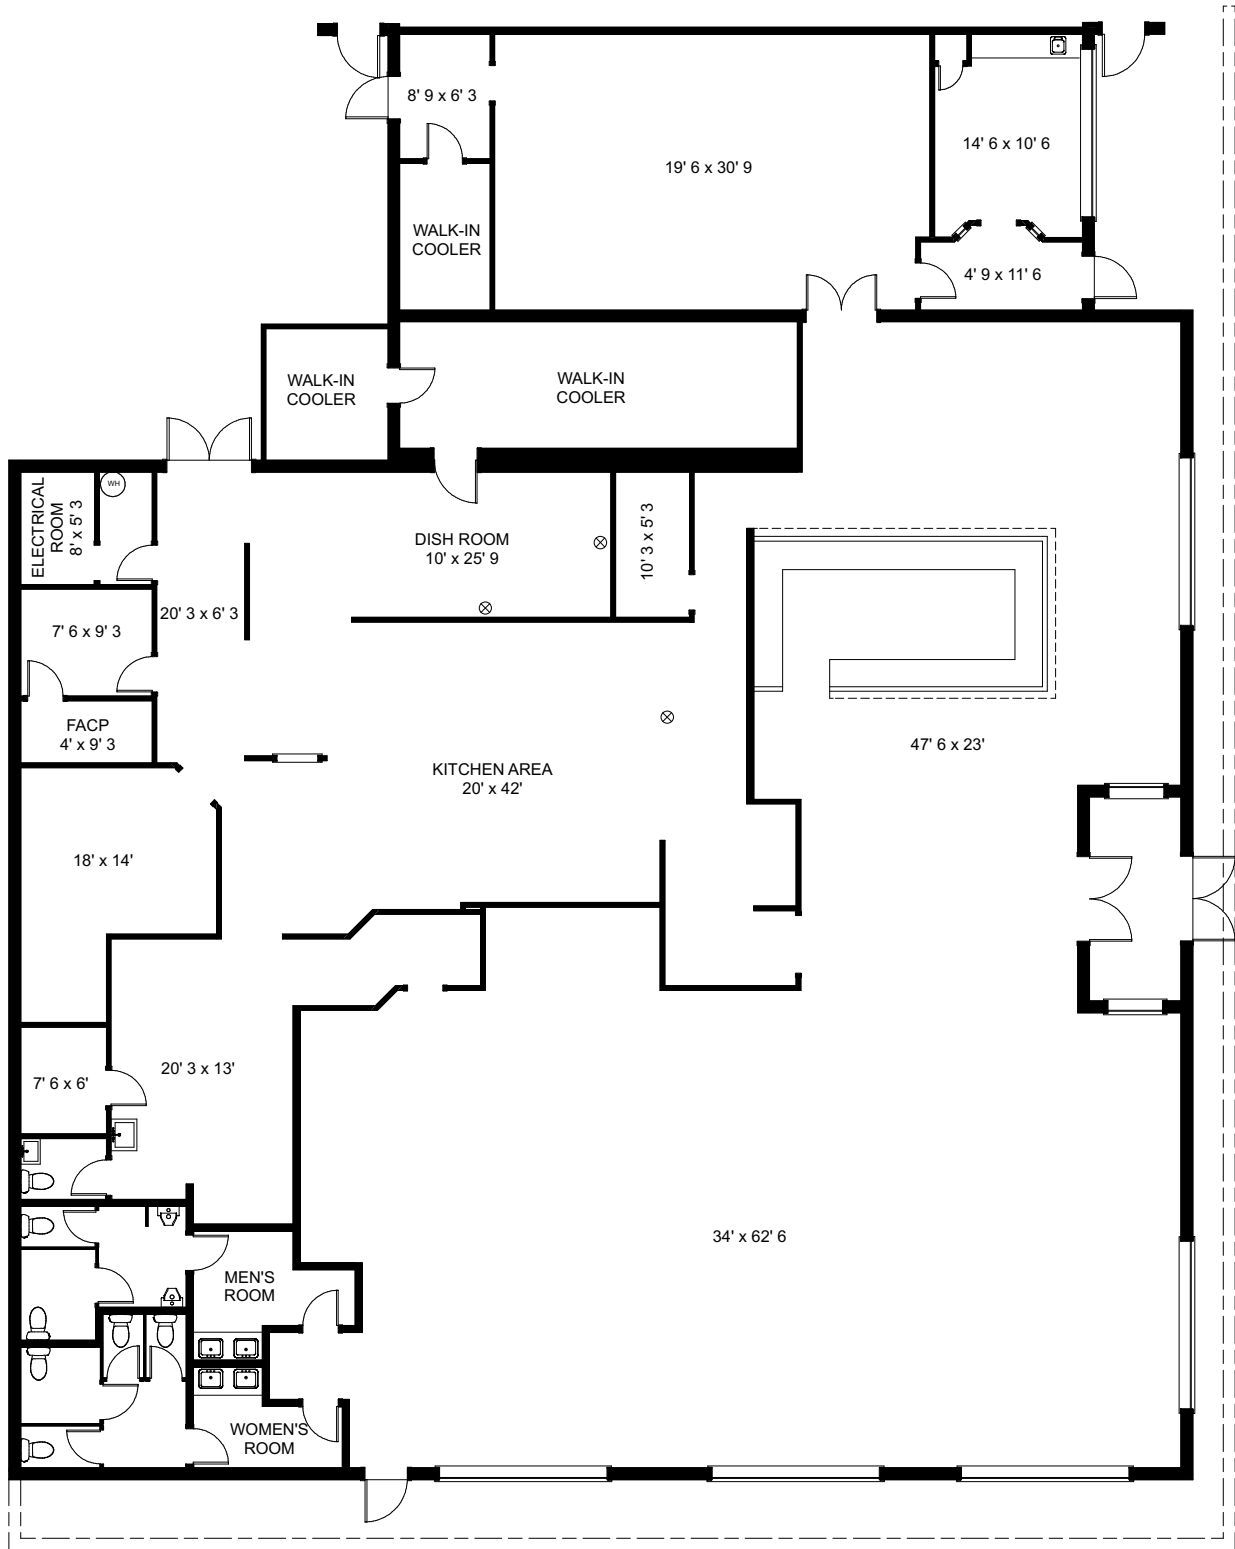

TANGLEWOOD PLAZA
4910 TAMIAMI TRAIL N
SUITES 100-102
NAPLES, FL

TOTAL USABLE AREA 7784 sq. ft.