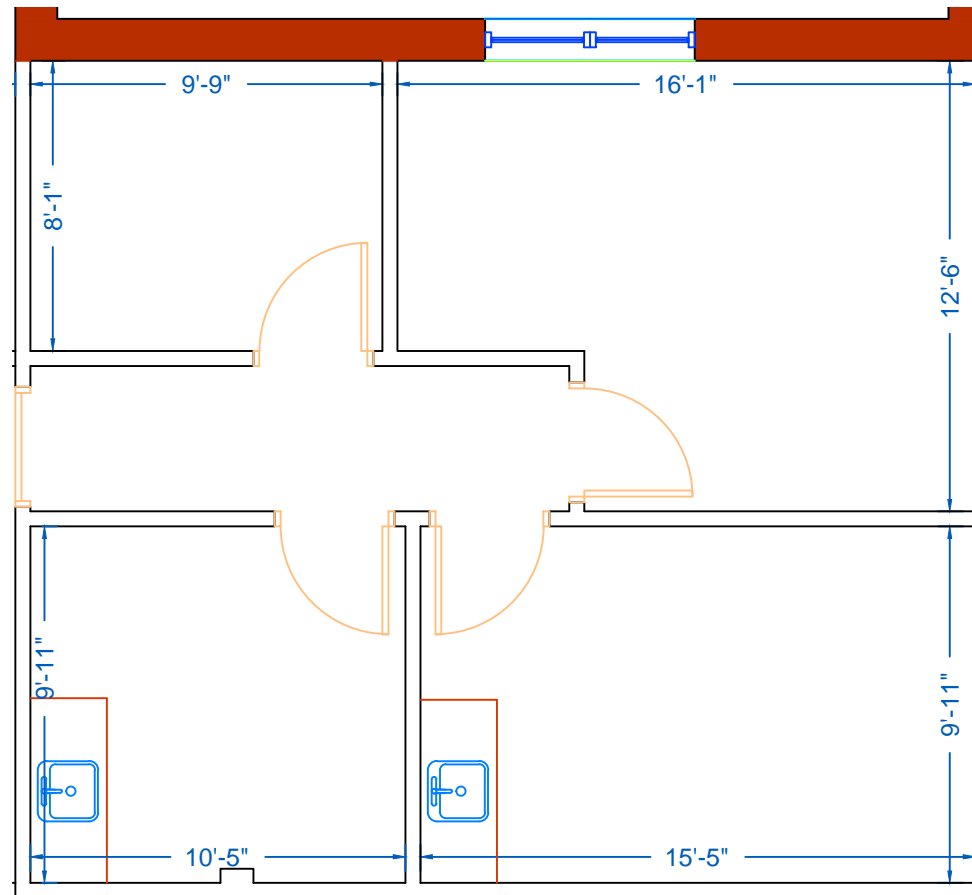

825 E Golf Rd, Arlington Heights

825 E Golf Rd, Suite 1110
797 Rentable Square Feet

Scale: 3/16" = 1'-0"

PO Box 1189
Palatine, IL 60078

MOATS
OFFICE PROPERTIES

Office: 847-359-2121
Ryan: 847-363-9700