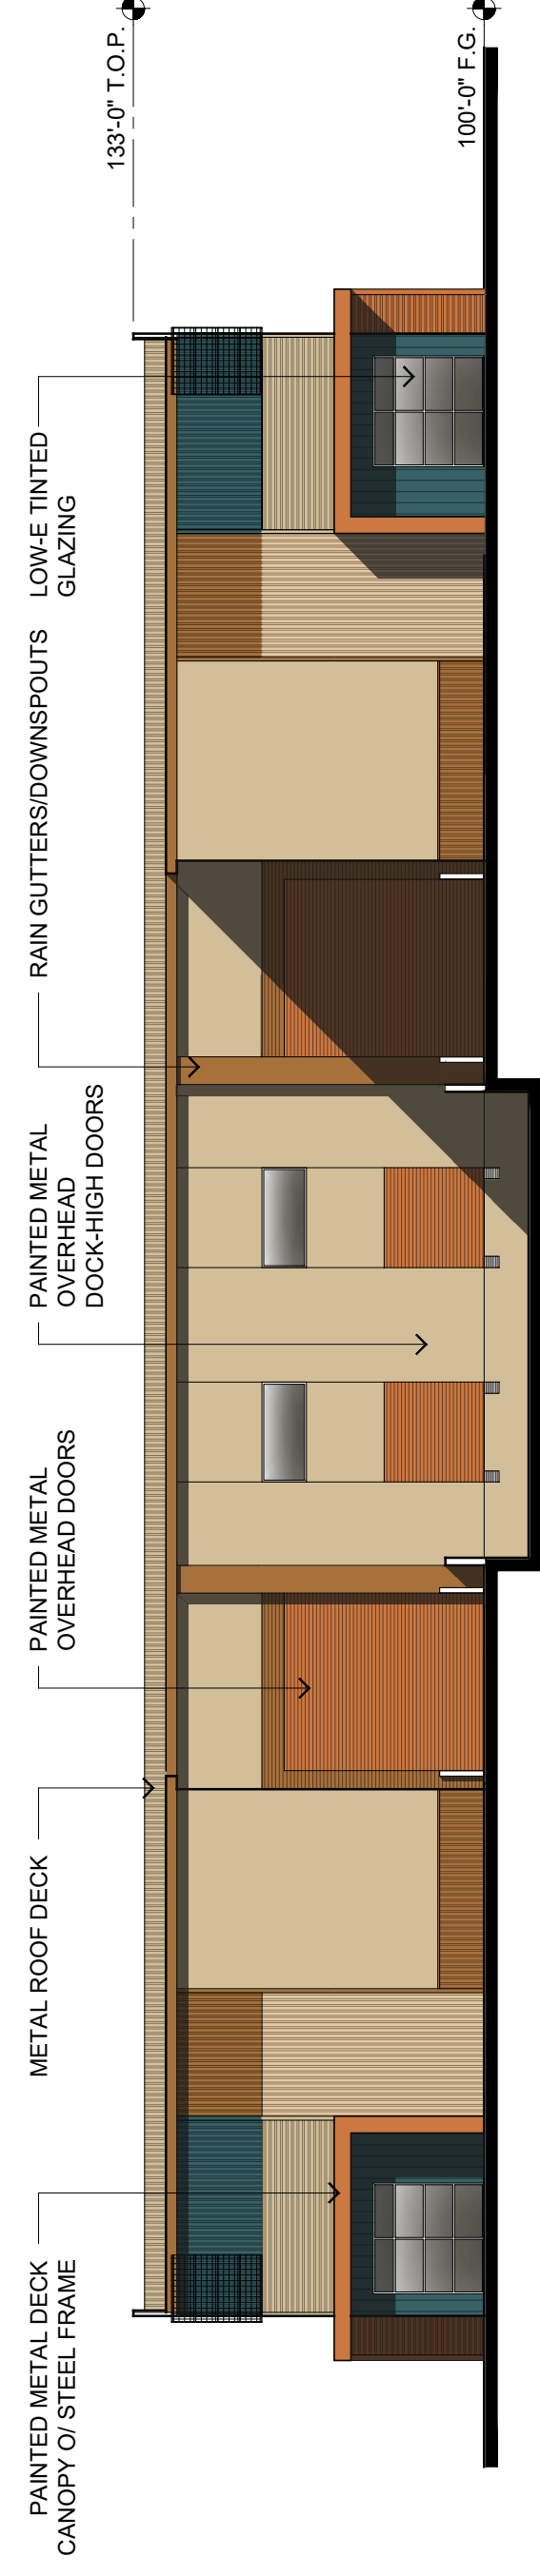

NORTHWEST ELEVATION

NORTHEAST ELEVATION

SOUTHWEST ELEVATION

SOUTHEAST ELEVATION

COLOR LEGEND

EP-1 FIELD SUNSET RED
EP-2 FIELD RAVINE
EP-3 FIELD COPPER PERRY
EP-4 ACCENT REINFORCING PRECAST CONCRETE SWAGS
EP-5 ACCENT DEEP RESOLVE SW118

PAD 7 - CONCEPTUAL ELEVATIONS BLDG. A

SCALE : 1/16" = 1'-0"