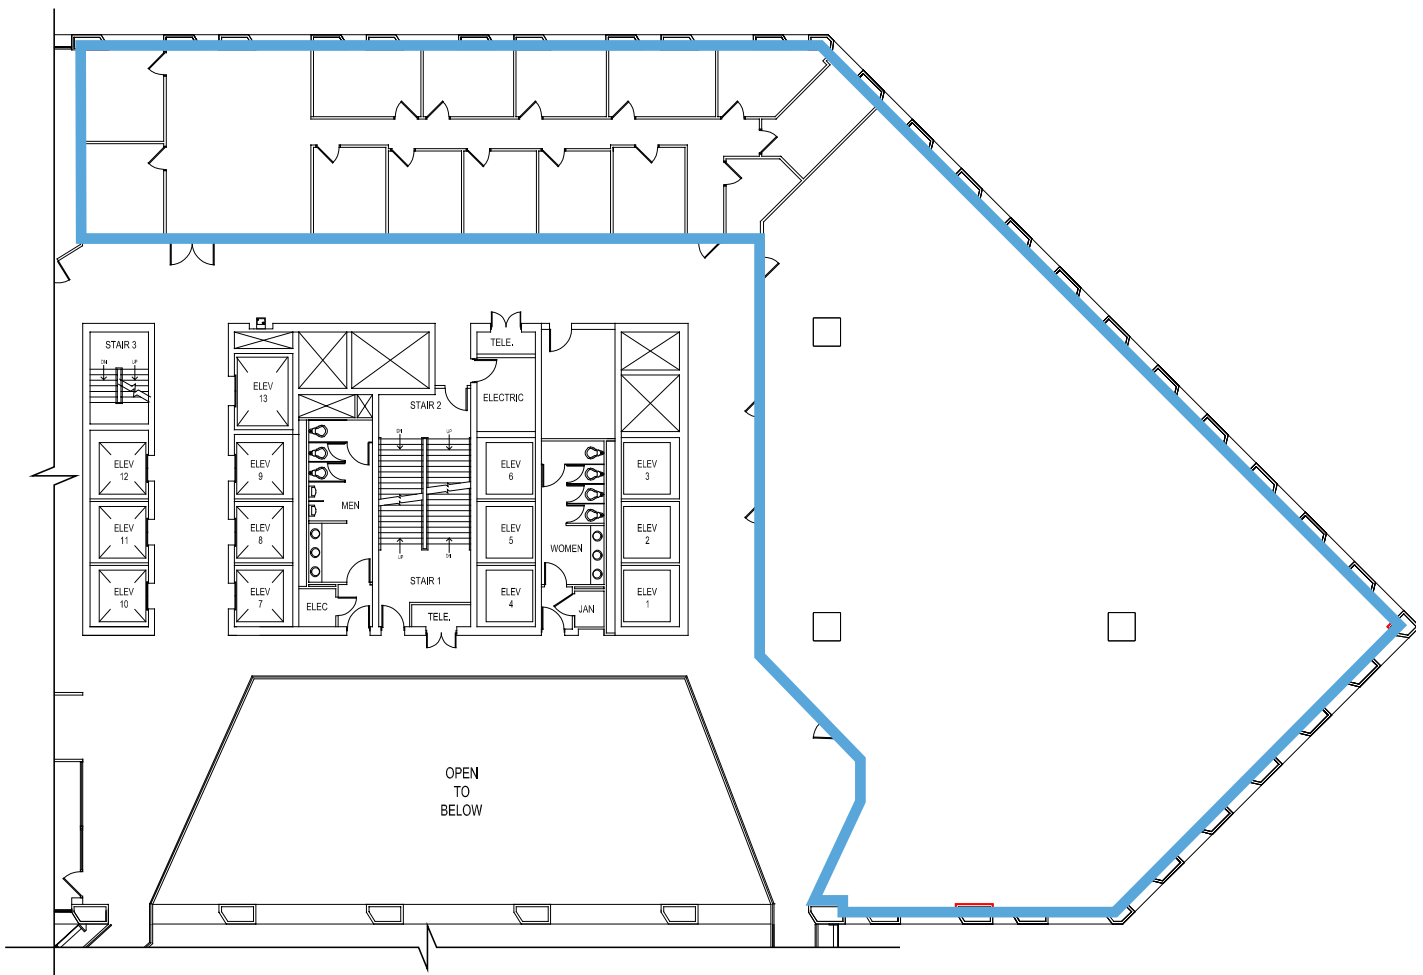

## Suite 300

10,708 RSF

Contact us:

**MIKE WANEZEK**  
Partner  
+1 414 278 6826  
mike.wanezek@colliers.com

**JOE MORITZ**  
Senior Advisor  
+1 414 278 6871  
joe.moritz@colliers.com