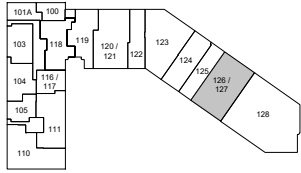

Property Key

Cross Bayou As Built Marketing Package

11701 Belcher Road, Largo, FL 33773

Building: 11701
Suites: 126-127
Sheet: A-16

Scale: Not to Scale
Sheet Size: 8.5" x 11"
Not For Construction

Total Area - 5,241 SF

Building Information

DECK HEIGHT:	14'-7"
CEILING HEIGHT:	7'-9"
CLEAR HEIGHT:	12'-1"
SPRINKLERED:	Yes
OVERHANG AREA:	152