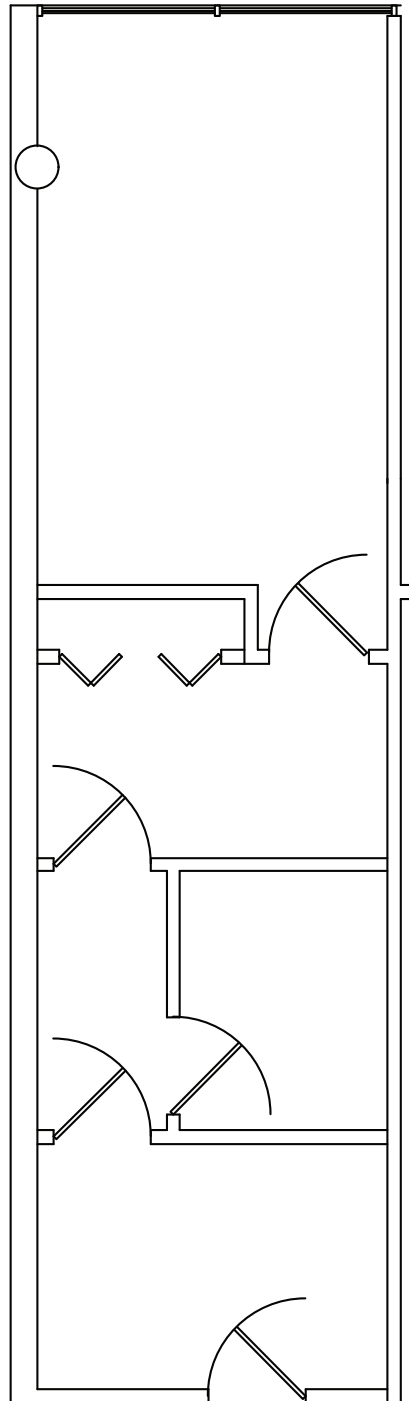

Suite 325 - 557 square feet

SCAN TO VIEW LISTING & VIDEO

The above floor plan is not to scale. The available space shown is believed to be correct but is subject to change.

Thomas Hernandez, SIOR, CCIM
(813) 494-4090 mobile
thernandez@ciminelli.com