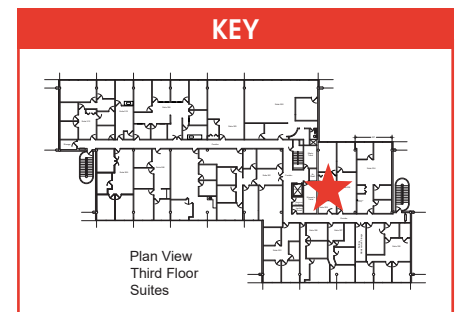

Suite 325 - 557 square feet

SCAN TO VIEW LISTING & VIDEO

The above floor plan is not to scale. The available space shown is believed to be correct but is subject to change.

Thomas Hernandez, SIOR, CCIM
(813) 494-4090 mobile
thernandez@ciminelli.com