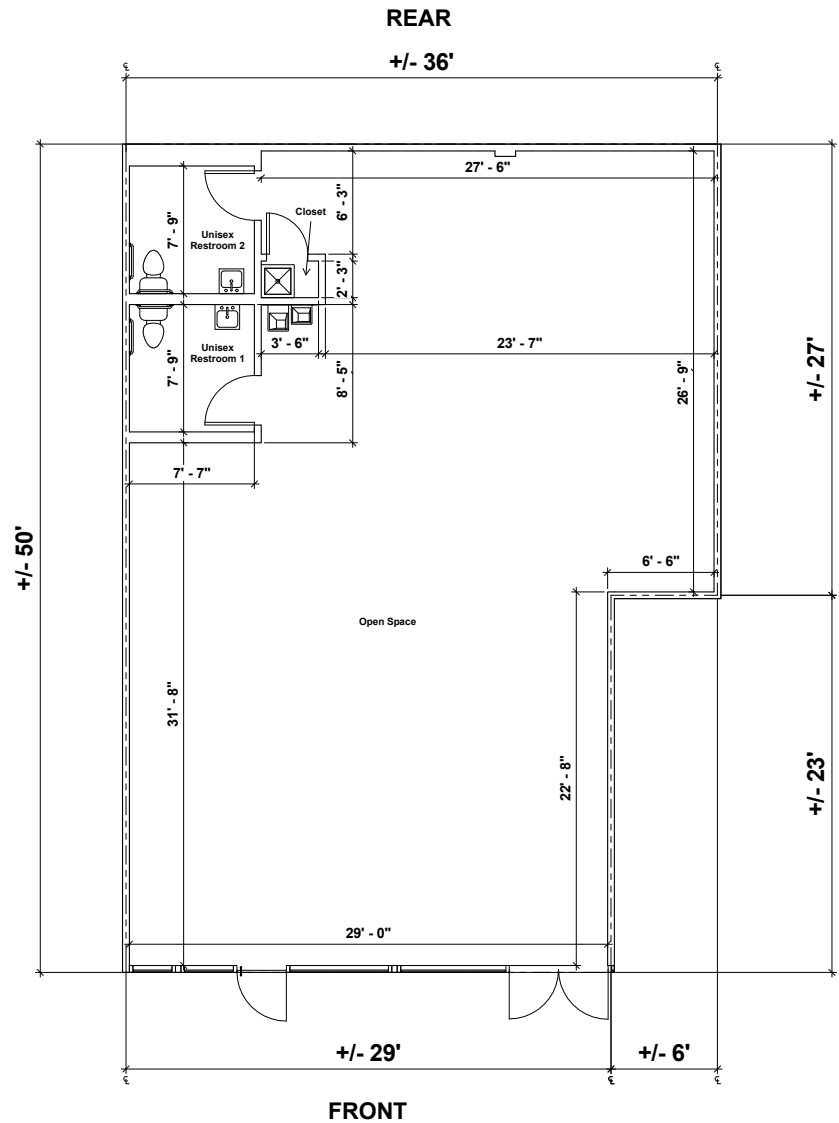

Building ID: 118330
Building Name: College Park S.C.-N Las Vegas
Location: N Las Vegas, NV
Submitted by:
Drawn by: ID Plans
Date: 04/21/2023

Lease Outline Drawing Gross Leasable Area

+/- 1,655 SF

Demising

FRONT	WIDTH	DEPTH
+/- 29'	+/- 36'	+/- 50'
SUITE 00028		

A1 MAIN FLOOR

Plans Produced by:
ID PLANS

ID PLANS