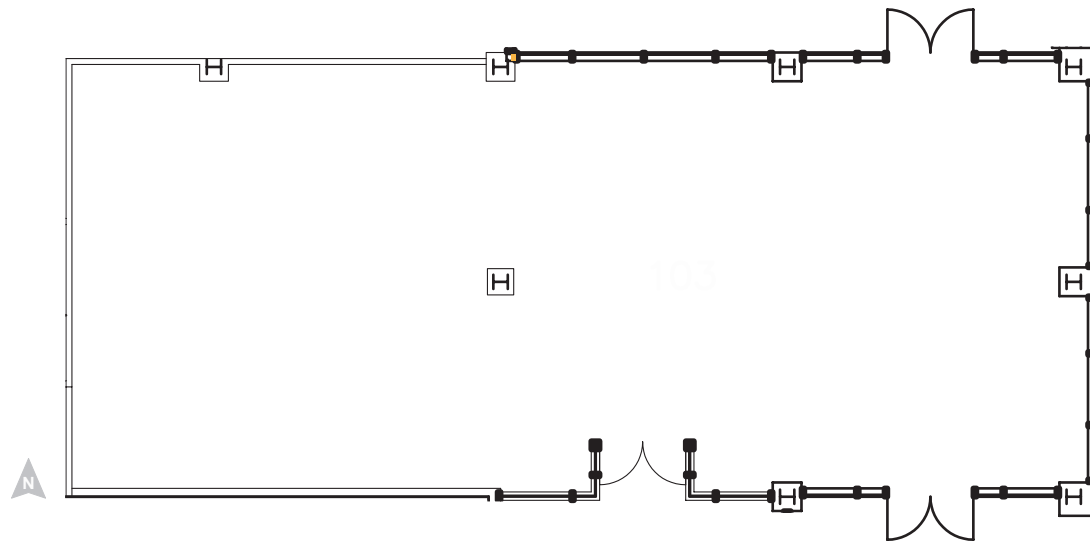

SUITE 103
2,494 RSF

Tower I
1775 Sherman Street
Denver, CO 80203

Key Plan

CONTACT FOR MORE INFORMATION

JAMIE GARD

303-260-4341
jamie.gard@nmrk.com

WHITNEY HAKE

303-260-4202
whitney.hake@nmrk.com