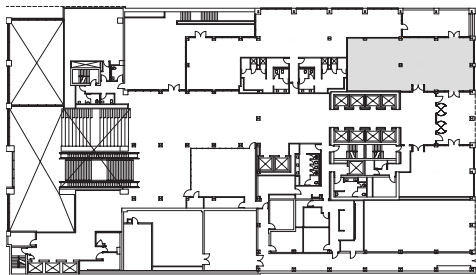

SUITE 103
2,494 RSF

Tower I
1775 Sherman Street
Denver, CO 80203

Key Plan

CONTACT FOR MORE INFORMATION

JAMIE GARD

303-260-4341
jamie.gard@nmrk.com

WHITNEY HAKE

303-260-4202
whitney.hake@nmrk.com