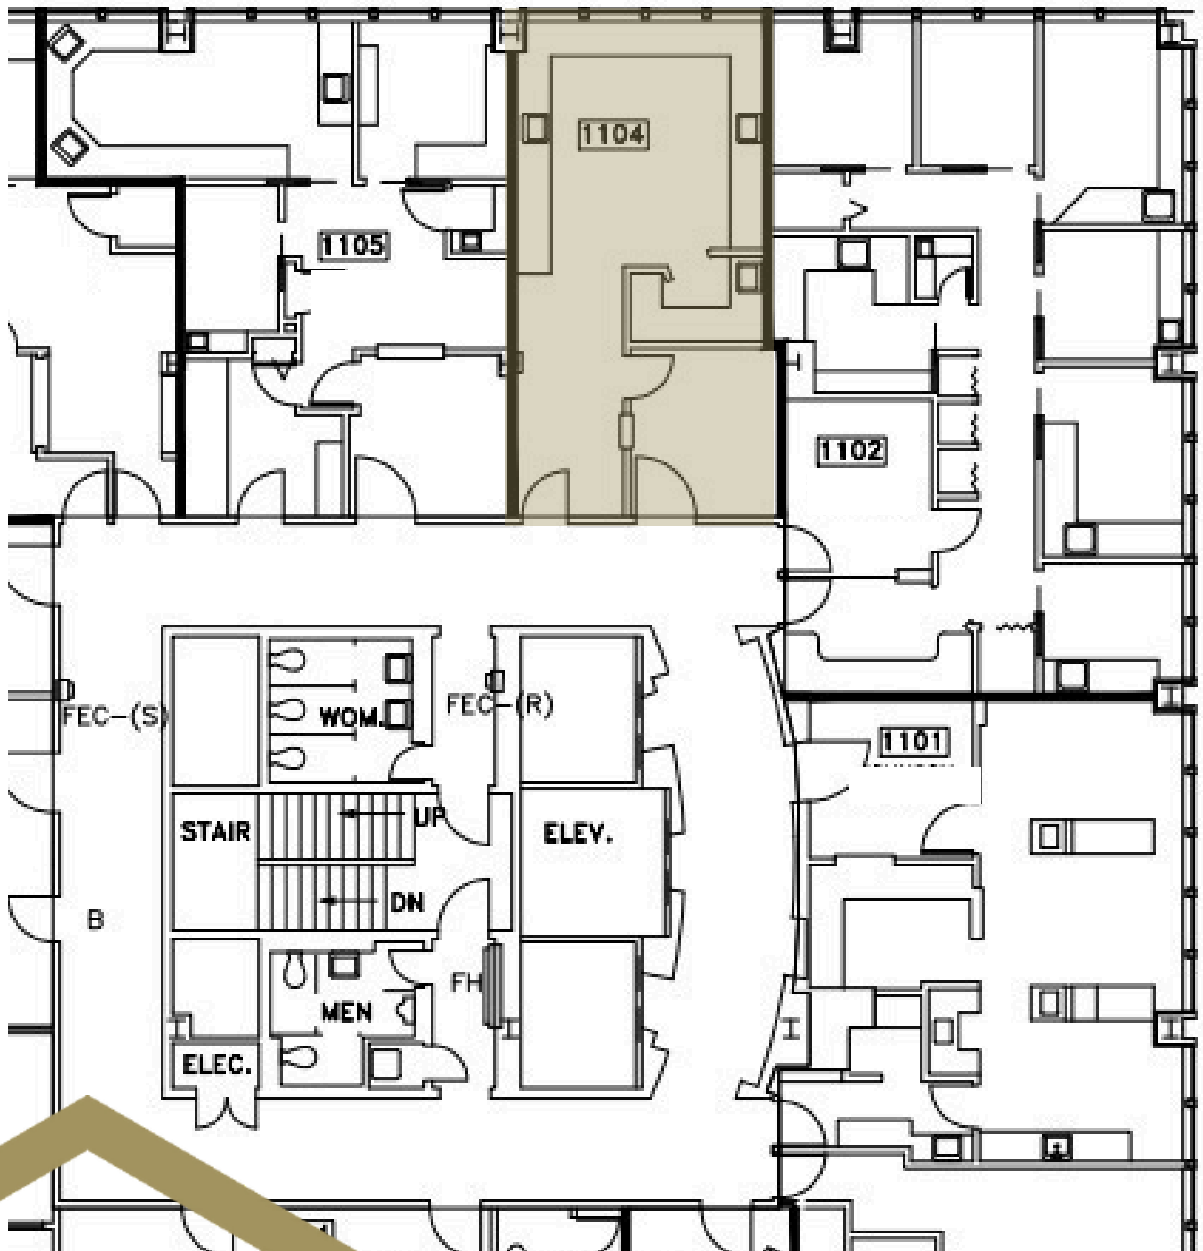

511 BUILDING

511 SW 10TH AVENUE | PORTLAND, OR

SUITE 1104: 504 RSF

FOR LEASING INFORMATION:

CARTER BEYL

Licensed in Oregon

503.522.2280

Carter@menasheproperties.com