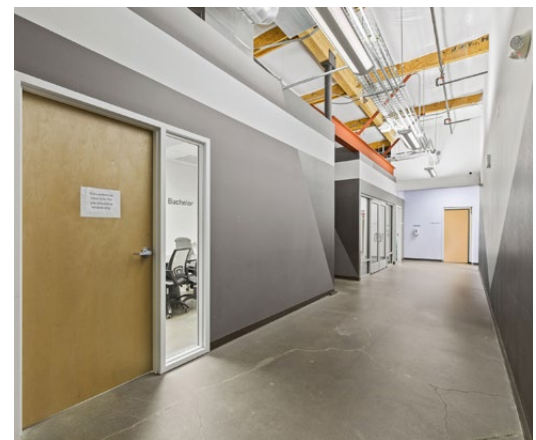

FOR LEASE

**Premium Office Space
on Bend's West Side**

SUITE 150: 4,225 SF | SUITE 130: 311 SF

1001 SW Emkay Dr., Bend, OR 97702

CONTEMPORARY CLASS A BUILDING FRONTING COLORADO AVENUE

COMMON

COMMON

Graham Dent, SIOR | Jay Lyons, SIOR, CCIM

600 SW Columbia St., Ste. 6100 | Bend, OR 97702

541.383.2444 | www.CompassCommercial.com

COMPASS
COMMERCIAL

**REAL
ESTATE
SERVICES**

FOR LEASE

PREMIUM OFFICE SPACE ON BEND'S WEST SIDE

PROPERTY DETAILS

- Suite 130:** 311 SF | \$1,000/Mo. FSG
- Suite 150:** 4,225 SF | 2.25/SF/Mo. NNN
NNNs est. at \$0.88/Sf/Mo.
- Bldg. Size:** 26,632 SF
- Lot Size:** 2.15 Acres
- Year Built:** 1985, renovated in 2015
- Zoning:** Mixed Urban (MU)
- Parking:** 109 onsite spaces plus ample on-street parking
- Parking Ratio:** 4.1/1,000 SF

HIGHLIGHTS

- Contemporary Class A office space on Bend's west side
- **Suite 150:** Comprised of a reception, two conference rooms, five offices, large open work area and storage room
- **Suite 130:** Executive office
- Extensive onsite amenities including shared meeting spaces, open-air cafe with outdoor seating, covered bike storage, and showers
- Fellow tenants include Dowl Engineering, Focus Physical Therapy, and Kittelson & Associates
- Excellent on-building signage available
- Proximity to new OSU campus and talented young workforce