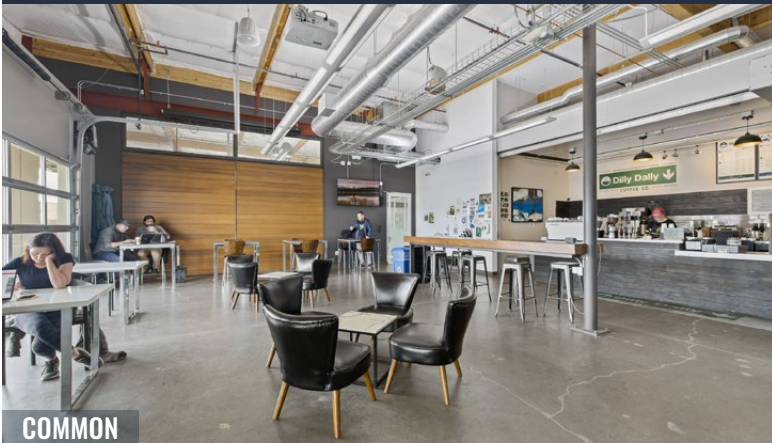

FOR LEASE

**Premium Office Space
on Bend's West Side**

SUITE 150: 4,225 SF | SUITE 130: 311 SF

1001 SW Emkay Dr., Bend, OR 97702

CONTEMPORARY CLASS A BUILDING FRONTING COLORADO AVENUE

COMMON

COMMON

Graham Dent, SIOR | Jay Lyons, SIOR, CCIM

600 SW Columbia St., Ste. 6100 | Bend, OR 97702

541.383.2444 | www.CompassCommercial.com

COMPASS
COMMERCIAL

**REAL
ESTATE
SERVICES**

FOR LEASE

PREMIUM OFFICE SPACE ON BEND'S WEST SIDE

PROPERTY DETAILS

- Suite 130:** 311 SF | \$1,000/Mo. FSG
- Suite 150:** 4,225 SF | 2.25/SF/Mo. NNN
NNNs est. at \$0.88/Sf/Mo.
- Bldg. Size:** 26,632 SF
- Lot Size:** 2.15 Acres
- Year Built:** 1985, renovated in 2015
- Zoning:** Mixed Urban (MU)
- Parking:** 109 onsite spaces plus ample on-street parking
- Parking Ratio:** 4.1/1,000 SF

HIGHLIGHTS

- Contemporary Class A office space on Bend's west side
- **Suite 150:** Comprised of a reception, two conference rooms, five offices, large open work area and storage room
- **Suite 130:** Executive office
- Extensive onsite amenities including shared meeting spaces, open-air cafe with outdoor seating, covered bike storage, and showers
- Fellow tenants include Dowl Engineering, Focus Physical Therapy, and Kittelson & Associates
- Excellent on-building signage available
- Proximity to new OSU campus and talented young workforce