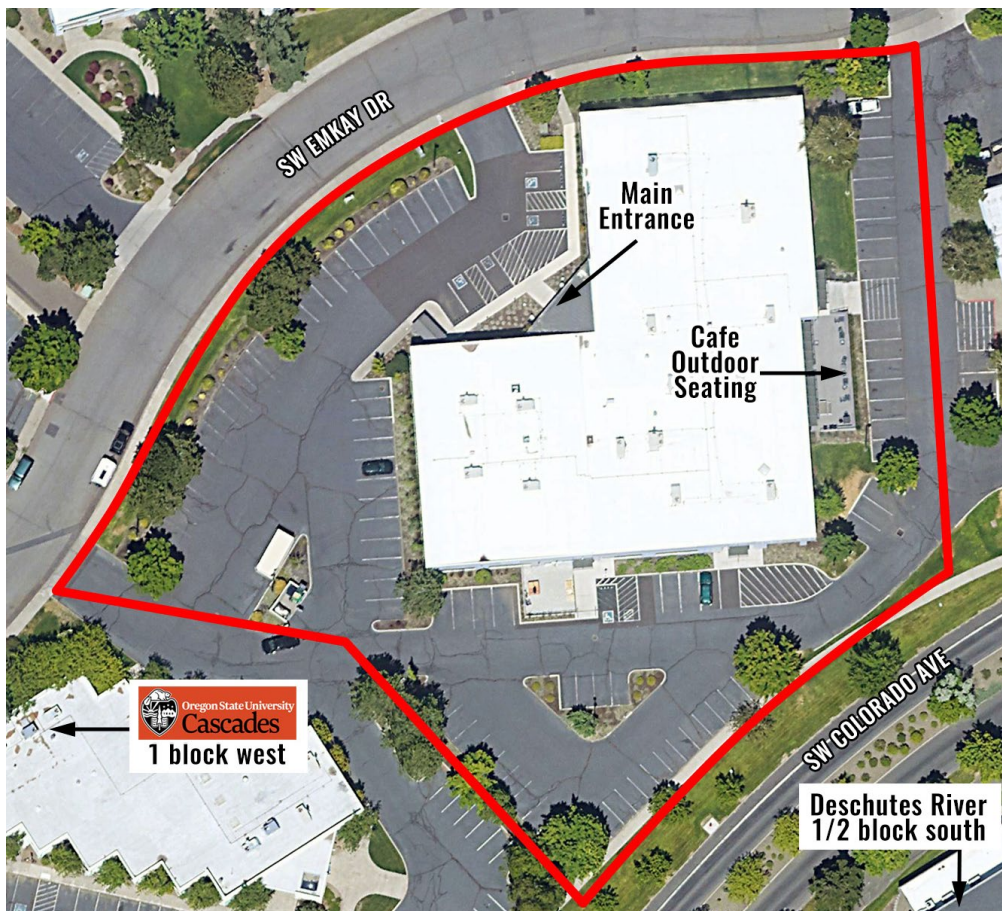

FOR LEASE

**Premium Office Space
on Bend's West Side**

SUITE 150: 4,225 SF | SUITE 130: 311 SF

1001 SW Emkay Dr., Bend, OR 97702

CONTEMPORARY CLASS A BUILDING FRONTING COLORADO AVENUE

COMMON

COMMON

Graham Dent, SIOR | Jay Lyons, SIOR, CCIM

600 SW Columbia St., Ste. 6100 | Bend, OR 97702

541.383.2444 | www.CompassCommercial.com

COMPASS
COMMERCIAL

**REAL
ESTATE
SERVICES**

FOR LEASE

PREMIUM OFFICE SPACE ON BEND'S WEST SIDE

PROPERTY DETAILS

- Suite 130:** 311 SF | \$1,000/Mo. FSG
- Suite 150:** 4,225 SF | 2.25/SF/Mo. NNN
NNNs est. at \$0.88/Sf/Mo.
- Bldg. Size:** 26,632 SF
- Lot Size:** 2.15 Acres
- Year Built:** 1985, renovated in 2015
- Zoning:** Mixed Urban (MU)
- Parking:** 109 onsite spaces plus ample on-street parking
- Parking Ratio:** 4.1/1,000 SF

HIGHLIGHTS

- Contemporary Class A office space on Bend's west side
- **Suite 150:** Comprised of a reception, two conference rooms, five offices, large open work area and storage room
- **Suite 130:** Executive office
- Extensive onsite amenities including shared meeting spaces, open-air cafe with outdoor seating, covered bike storage, and showers
- Fellow tenants include Dowl Engineering, Focus Physical Therapy, and Kittelson & Associates
- Excellent on-building signage available
- Proximity to new OSU campus and talented young workforce