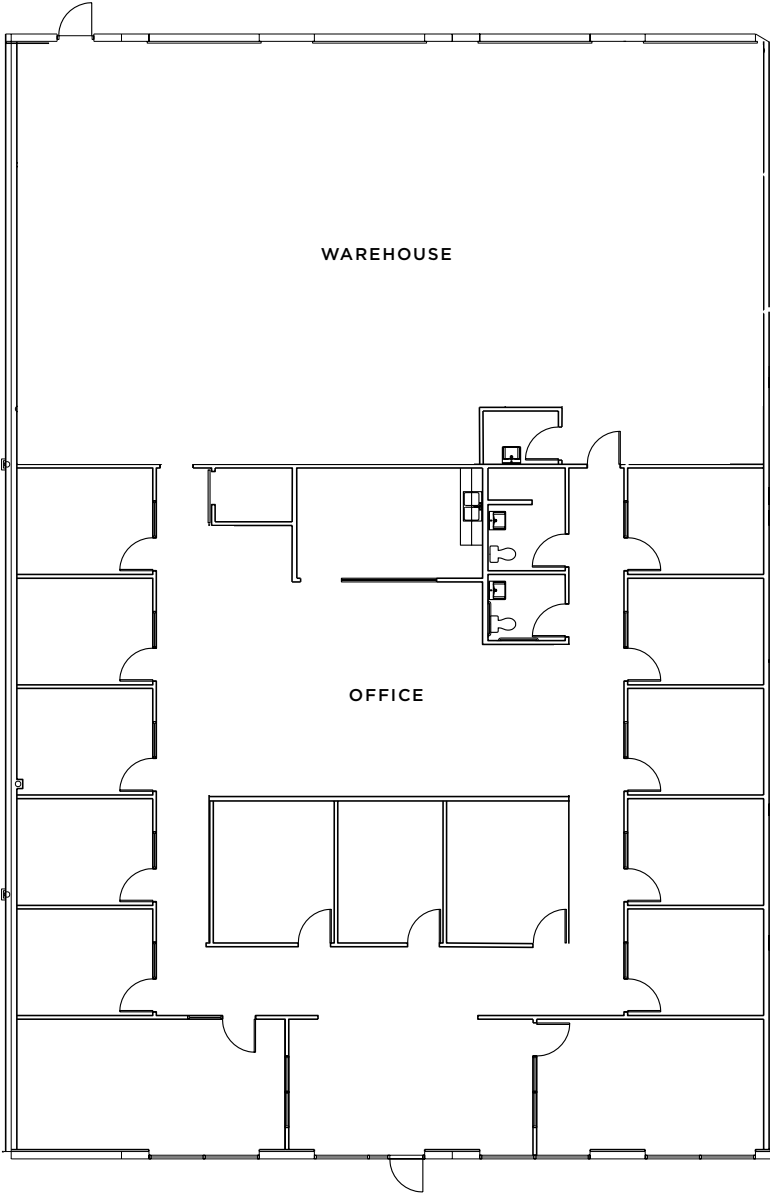

PROPERTY FEATURES

110,585 Total SF

Excellent amenities in the immediate area.

Easy access to Mopac Expressway, I-35, and Highway 45.

Dock High Loading

+/- 24' Clear Height

Heavy Power Available

FOR MORE INFORMATION, CONTACT STREAM:

SITE PLAN

SQUARE FOOTAGE AVAILABLE

SUITE 700 6,986 SF

 AVAILABLE

SUITE 700

Square Feet	6,986 SF
Loading	4 Dock-high
Clear Height	+/- 24'
Office/Warehouse	65% Office 35% Warehouse

FOR MORE INFORMATION, CONTACT STREAM: