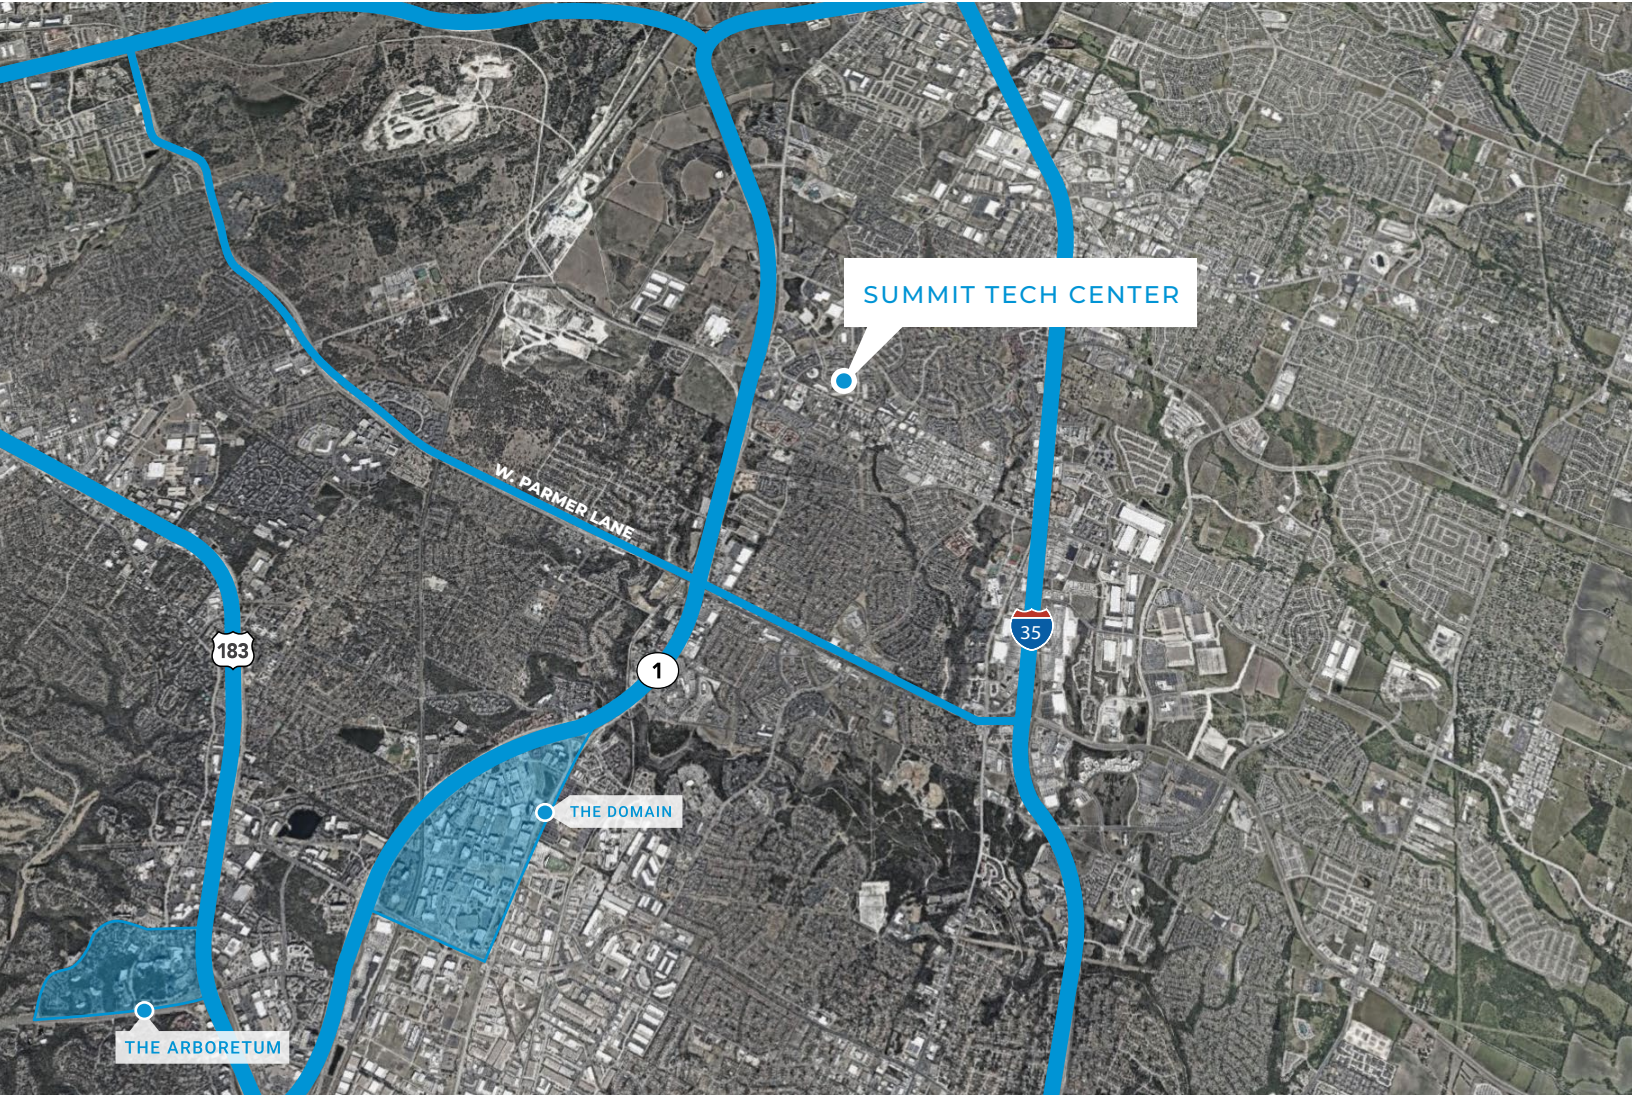

14000 SUMMIT DRIVE | AUSTIN, TX | 78728

DRIVE TIMES

The Domain	6 Minutes
The Arboretum	8 Minutes
Downtown Austin	17 Minutes

Rollingwood	17 Minutes
Austin-Bergstrom International Airport	25 Minutes
San Antonio	1.5 Hours