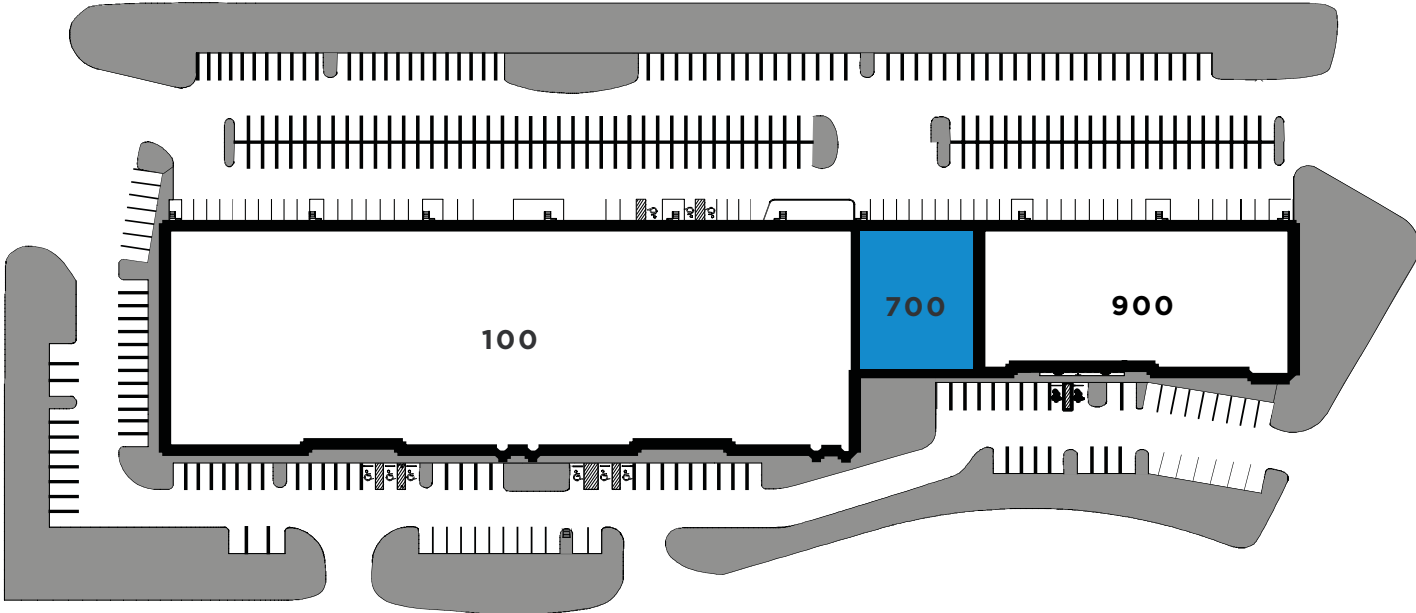

PROPERTY FEATURES

110,585 Total SF

Excellent amenities in the immediate area.

Easy access to Mopac Expressway, I-35, and Highway 45.

Dock High Loading

+/- 24' Clear Height

Heavy Power Available

FOR MORE INFORMATION, CONTACT STREAM:

SITE PLAN

SQUARE FOOTAGE AVAILABLE

SUITE 700 6,986 SF

 AVAILABLE

SUITE 700

Square Feet	6,986 SF
Loading	4 Dock-high
Clear Height	+/- 24'
Office/Warehouse	65% Office 35% Warehouse

FOR MORE INFORMATION, CONTACT STREAM: