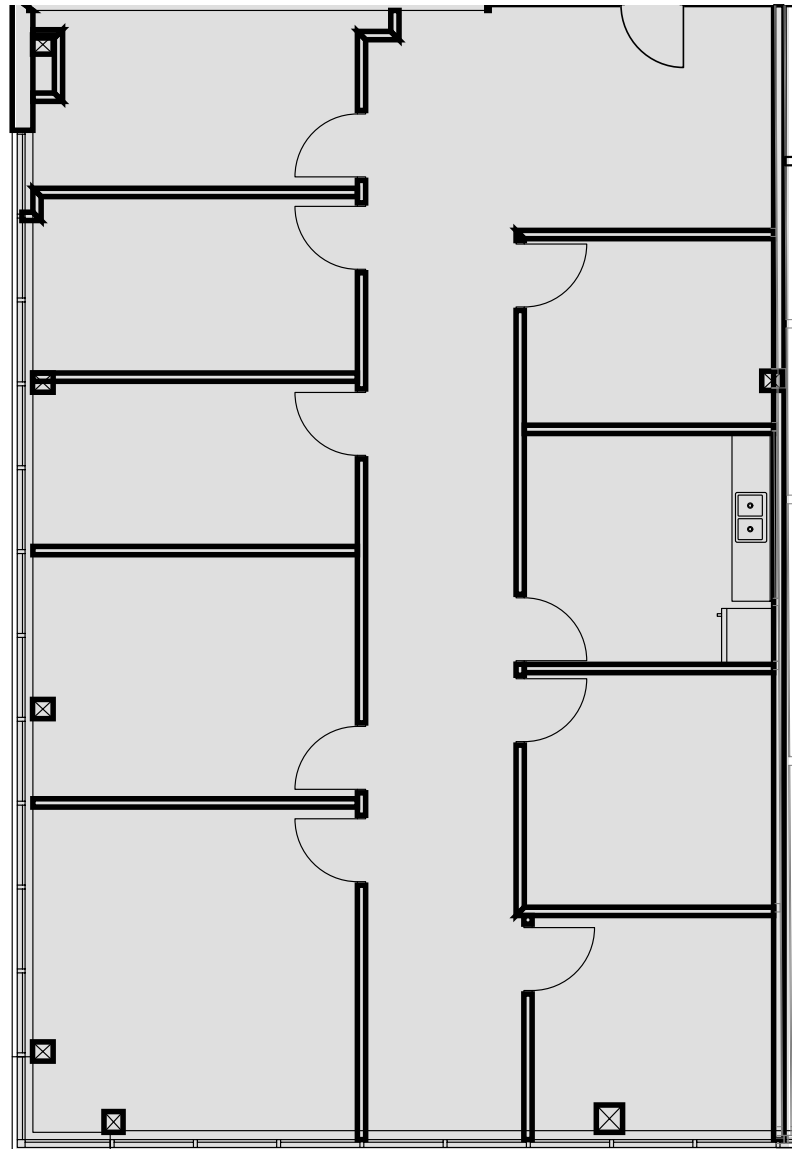

# AustinOaks

Livingston, Suite 165  
First Floor  
2,355 SF\*  
Traditional Finish

\*Available 5.1.25

Building

4

Matt Frizzell

E [matt.frizzell@cushwake.com](mailto:matt.frizzell@cushwake.com)

T +1 512 814 3404