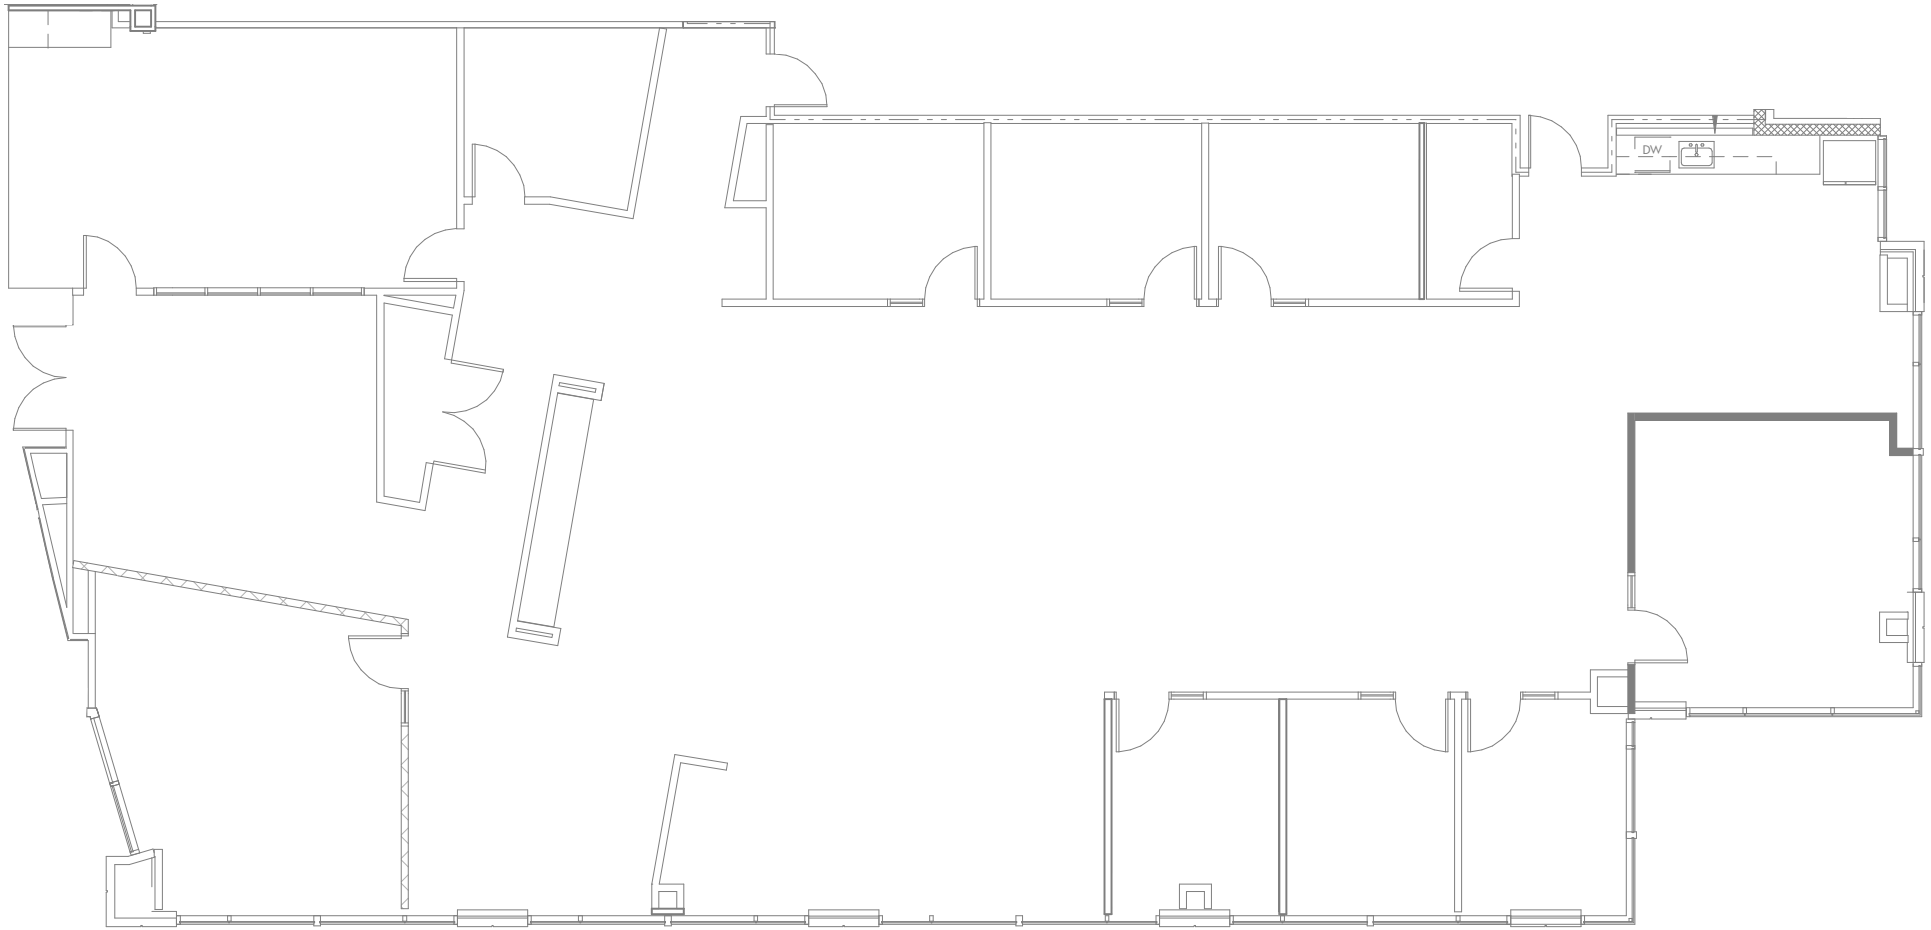

# GLENLAKE FIVE

4131 ParkLake Avenue | Raleigh

Suite 150 | 5,500 RSF

Disclaimer: The above floor plans are not to scale. The available space shown is a representative layout.

JOHN HOGAN | 919-875-6617  
JOHN.HOGAN@HIGHWOODS.COM