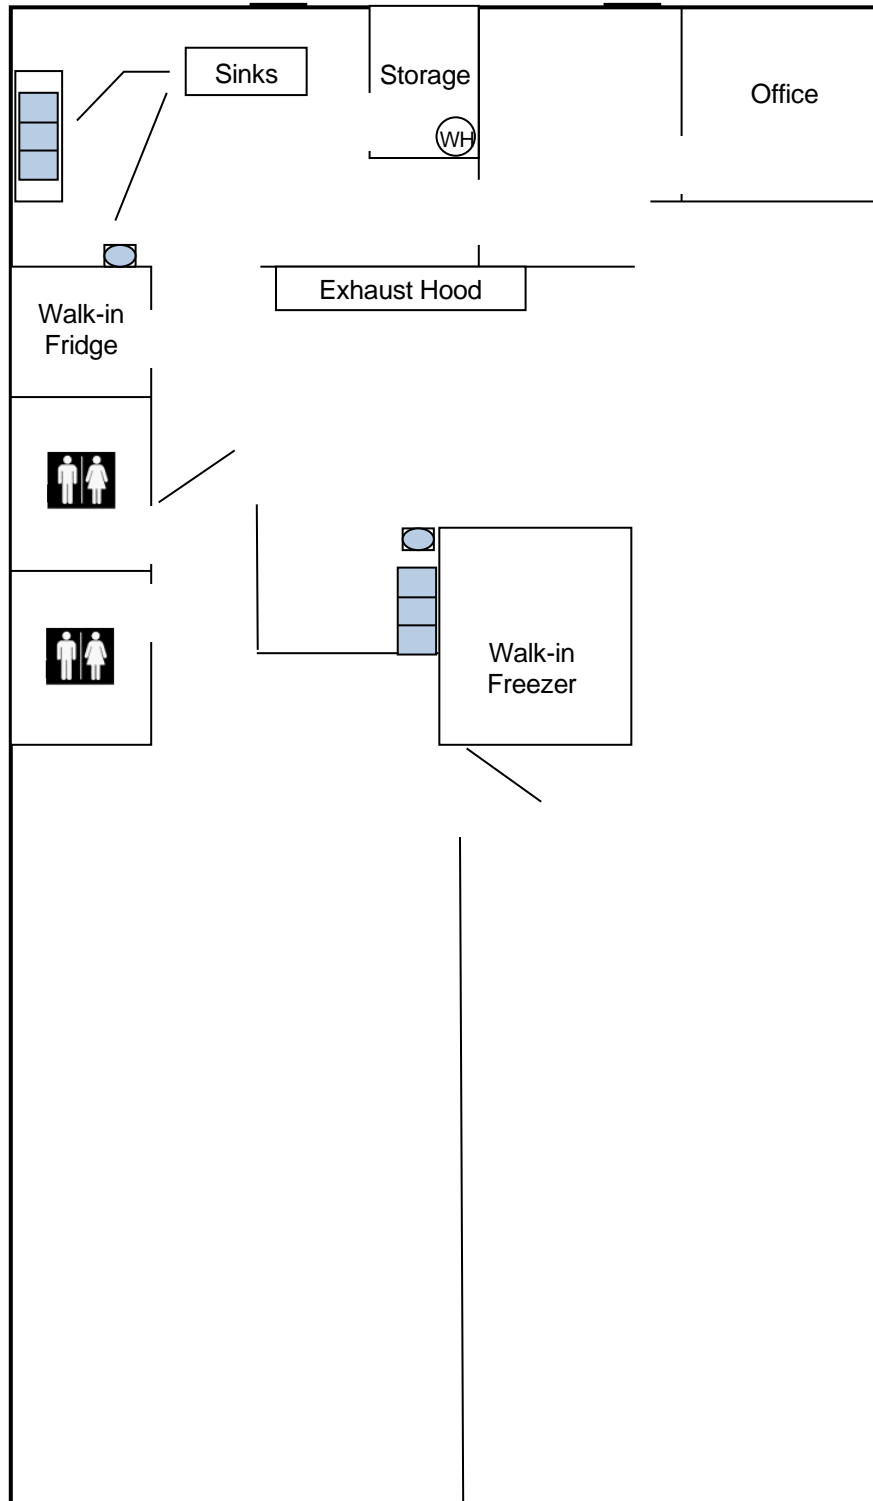

# METRO 28

SUITE #130

3,541 sq. ft.

**APPROXIMATELY TO SCALE**  
All dimensions are approximate.

# METRO 28

## SITE PLAN