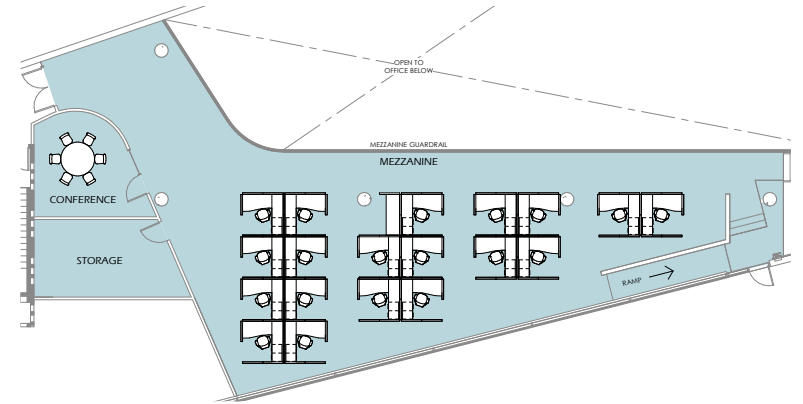

Suite 230

±21,301 RSF

+ Creative Office

+ Contiguous to 40,439 RSF

Upper Portion of Suite 230 Mezzanine

Brett Thompson
Senior Vice President
+1 602 363 2466
brett.thompson1@jll.com

Sean Spellman
Managing Director
+1 602 717 3861
sean.spellman@jll.com