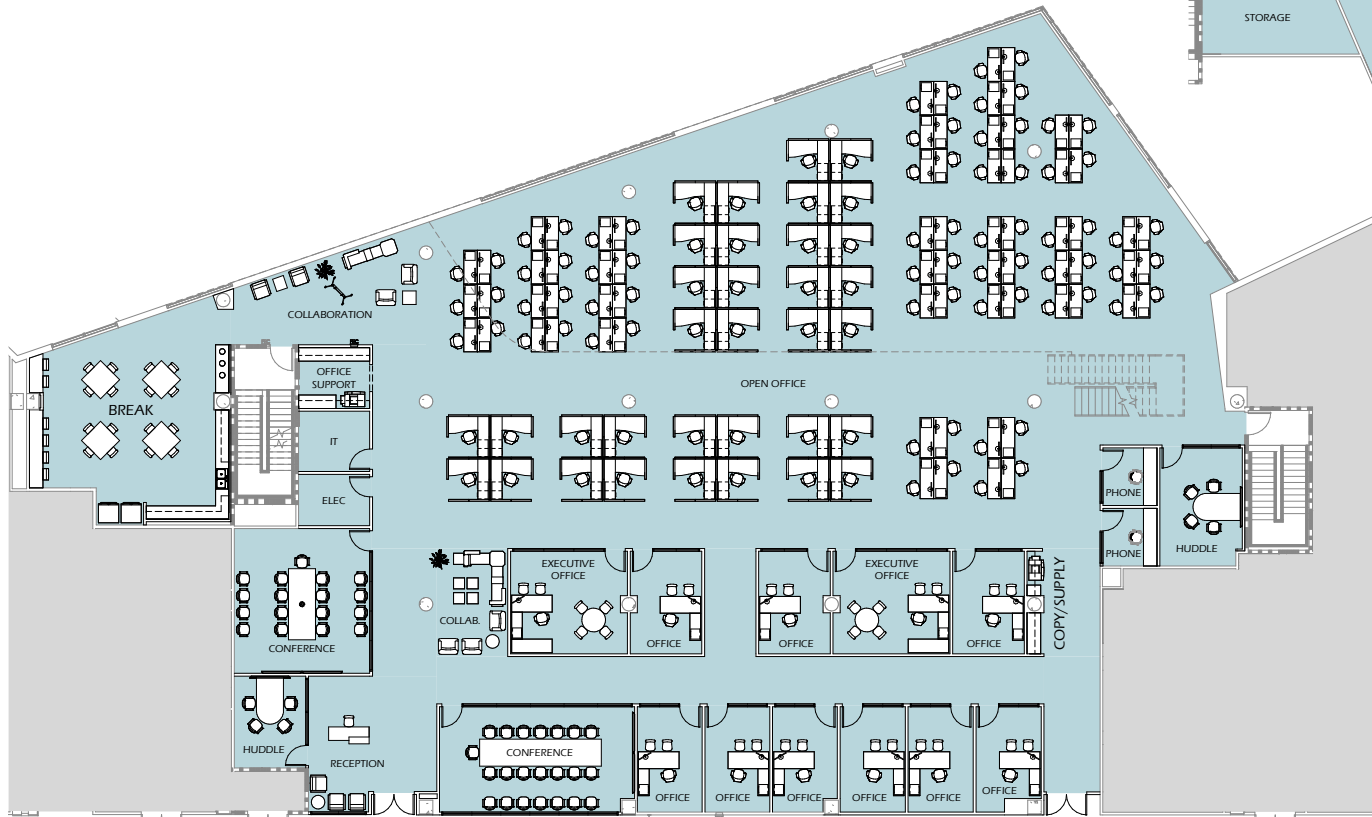

Suite 230

±21,301 RSF

+ Creative Office

+ Contiguous to 40,439 RSF

Upper Portion of Suite 230 Mezzanine

Brett Thompson
Senior Vice President
+1 602 363 2466
brett.thompson1@jll.com

Sean Spellman
Managing Director
+1 602 717 3861
sean.spellman@jll.com